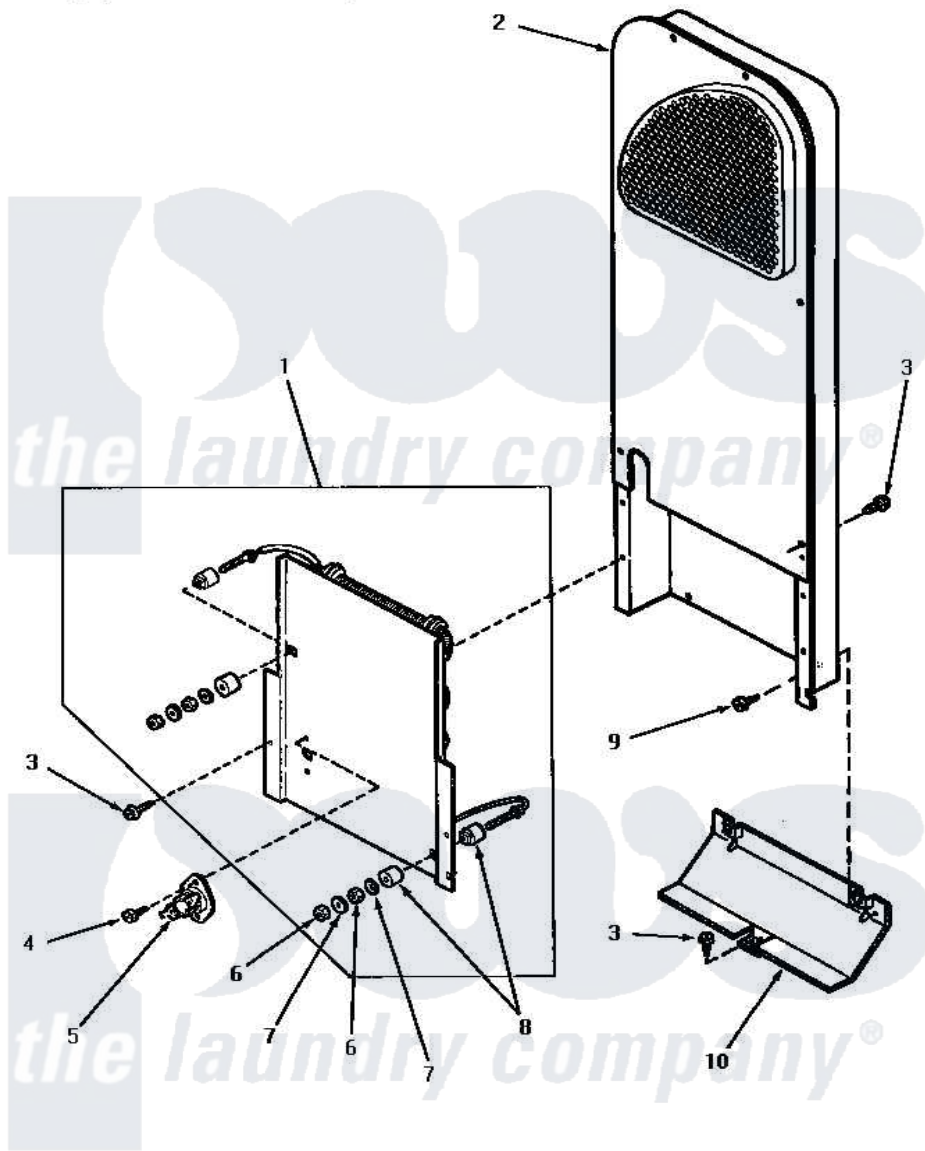

Amana NE5513 06 - HEATER BOX (THRU SN S6271975XG)

HEATER BOX (Electric Models through Serial No. S6271975XG)

Amana [Residential Amana NE5513 Washer Parts](#) Parts Diagram 06 - HEATER BOX (THRU SN S6271975XG)
 Click on the part number to view part

Item	Original Part Number	Replaced By	Status	Part Description
1	61928			Heater Assembly 208V
"	61927			Heater Assembly
2	61161P	503605		Assembly, Heater Duct
3	33562	27001200		Screw
4	23222	3177991		Screw
5	56082			Thermostat, Limit
6	Q6163		Not Available	NUT
7	56552		Not Available	LOCKWASHER
8	57408			Insulator
9	51780	3390631		Screw, 10-16 X 3/8
10	60952		Not Available	SHIELD,HEAT DUCT