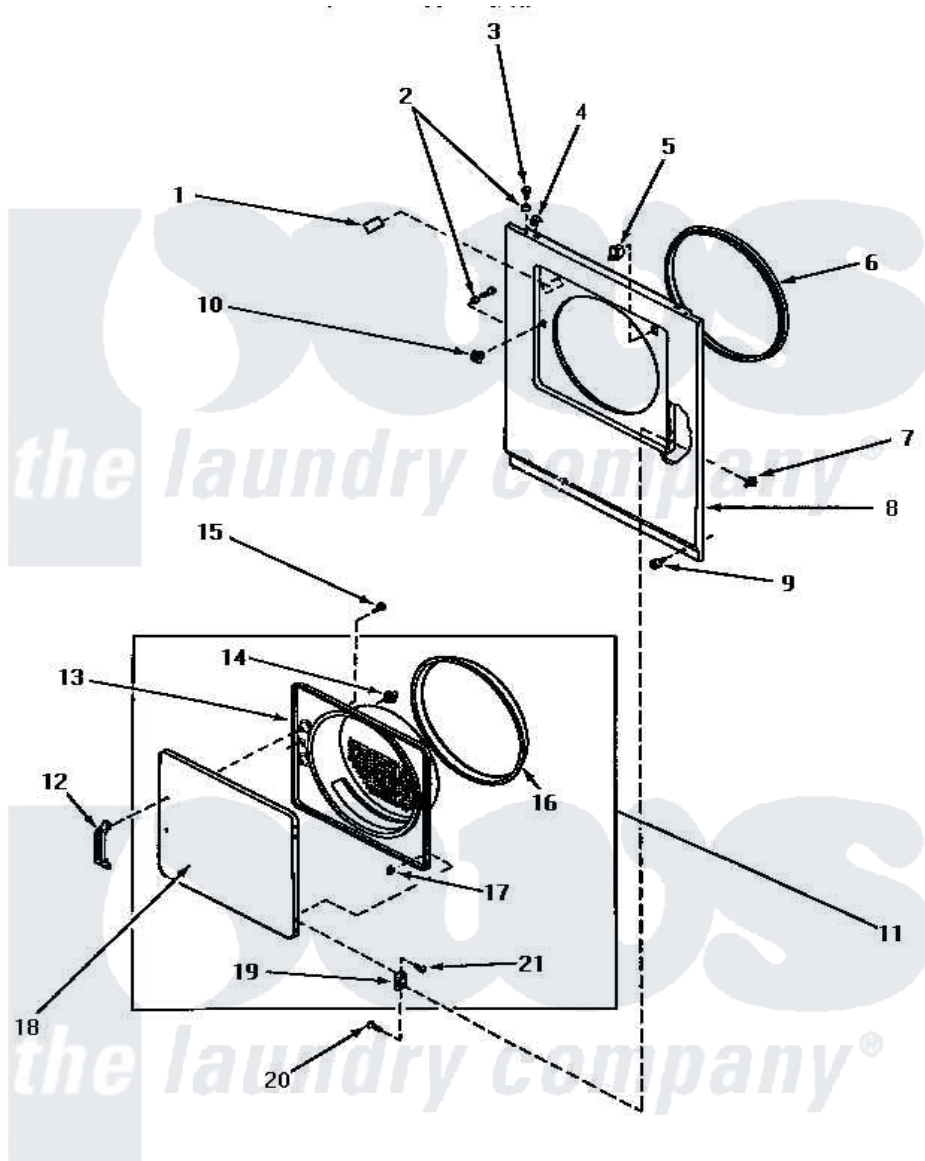

Amana NE5513 07 - LOADING DOOR, FRONT PANELS & ACCESS DOOR

LOADING DOOR, FRONT PANELS AND ACCESS DOOR

Amana [Residential Amana NE5513 Washer Parts](#) Parts Diagram 07 - LOADING DOOR, FRONT PANELS & ACCESS DOOR

[Click on the part number to view part](#)

Item	Original Part Number	Replaced By	Status	Part Description
1	58854			Repl By 500281
2	56079	505187		Locator, Panel
3	32671	Y014874		Screw, Idler Arm And Sleeve
4	28835	22001650		Fastener, Spring
5	57012	W10169313		Switch-Dor
6	Y61380			Seal, Front Panel
7	51236	488130		Nut
8	62420W		Not Available	FRONT PANEL, WHITE
"	62420L	62420LP		Assembly
"	62420H		Not Available	FRONT PANEL, HARVEST GOLD
9	58637	27001200		Screw
10	54660	LA-1003		Door Catch Kit
11	62151L		Not Available	ASSY,DOOR
"	62151W		Not Available	ASSY,DOOR
"	62151H		Not Available	ASSY,DOOR

12	54068P	61925		Pull Door Commercial Black
13	62152H		Not Available	INNER DOOR PANEL, HARVEST GOLD
"	62152L	62152P		Liner
"	62152W		Not Available	LINER,DOOR
14	54661	LA-1003		Door Catch Kit
15	Y33561	489464		Screw
16	61379	61379P		Door Seal
17	23407			Nut, Speed-8A Tinn C15
18	62153L		Not Available	DOOR
"	62153H			Door
"	62153W		Not Available	PANEL OUTER DOOR
19	56045			Hinge
20	22649			Screw, 8-32 X 13/32 FI
21	52864	500226		Screw, 8b-16 x 5/8 Tap