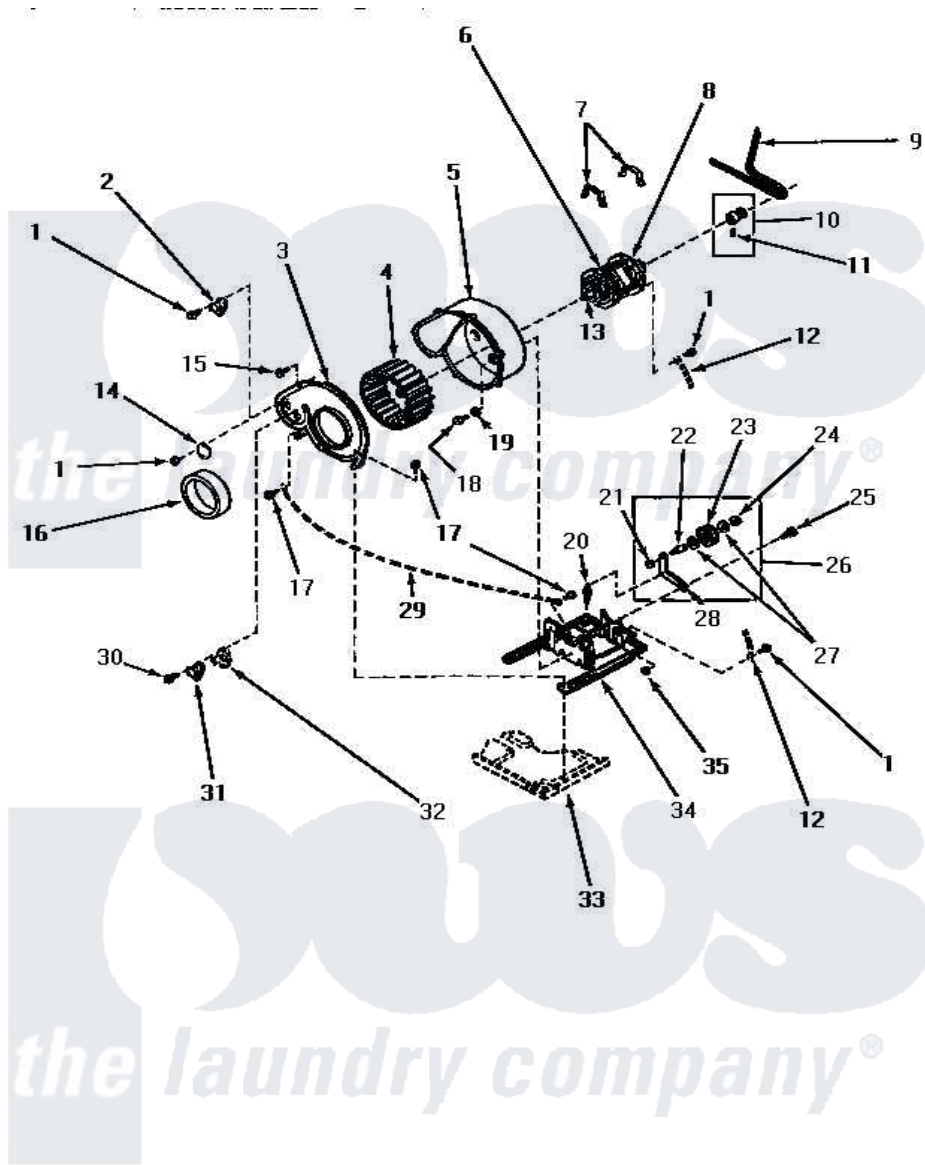

Amana NE5513 08 - MOTOR, EXHAUST FAN & BELT

MOTOR, EXHAUST FAN AND BELT

Amana [Residential Amana NE5513 Washer Parts](#) Parts Diagram 08 - MOTOR, EXHAUST FAN & BELT
 Click on the part number to view part

Item	Original Part Number	Replaced By	Status	Part Description
1	23222	3177991		Screw
2	56410			Thermostat
3	60938P		Not Available	COVER,BLOWER HOUSING
4	56000	510139P		Assembly Blower Fan Package
5	56020			Housing, Blower
6	Y58044	915P3		Motor-Drve
7	Y58047	660658		Clamp, Motor Mounting 343481 685441
8	53226		Not Available	SWITCH,MOTOR
"	59895		Not Available	MOTOR SWITCH, INTERNAL MOUNTED
"	53249		Not Available	SWITCH
9	59174	40111201		Belt, Cylinder
10	59173		Not Available	MOTOR PULLEY ASSEMBLY
11	52906		Not Available	SETSCREW
12	Y00000000		Not Available	SEE NOTE GROUND WIRE, GREEN

13	27604P		Never-Seeze 1 Oz Tube
14	61203	Not Available	COVER PLATE
15	23962	W10116760	Screw
16	56065	Not Available	SEAL
17	51780	3390631	Screw, 10-16 X 3/8
18	33562	27001200	Screw
19	20492	M0270504	Washer
20	56076		Spring, Idler
21	56156	358160	Nut
22	56461		Shaft
23	Y54414		Assembly, Wheel And Bearing
24	23748		Ring, Retaining
25	56587	Not Available	SCREW, 1/4-20 HEX HD SH
26	Y56170	56170P	Assembly- Idle
27	52549		Washer, 501 ID X3/4 Odx
28	56057	Not Available	LEVER, IDLER
29	Y00000000	Not Available	SEE NOTE GROUND WIRE, GREEN -- (THROUGH SERIAL NO. S6181365XA)
30	23222	3177991	Screw
"	52150	489464	Screw
31	56471	Not Available	THERMOSTAT
"	Y61372		Thermostat
32	61401	61623	Thermostat, Heater-BR
33	Y00000000	Not Available	SEE NOTE BASE
34	Y60816	503613	Mount, Motor
35	52566	27001225	Nut, Jam Mid Lock 1/4-20