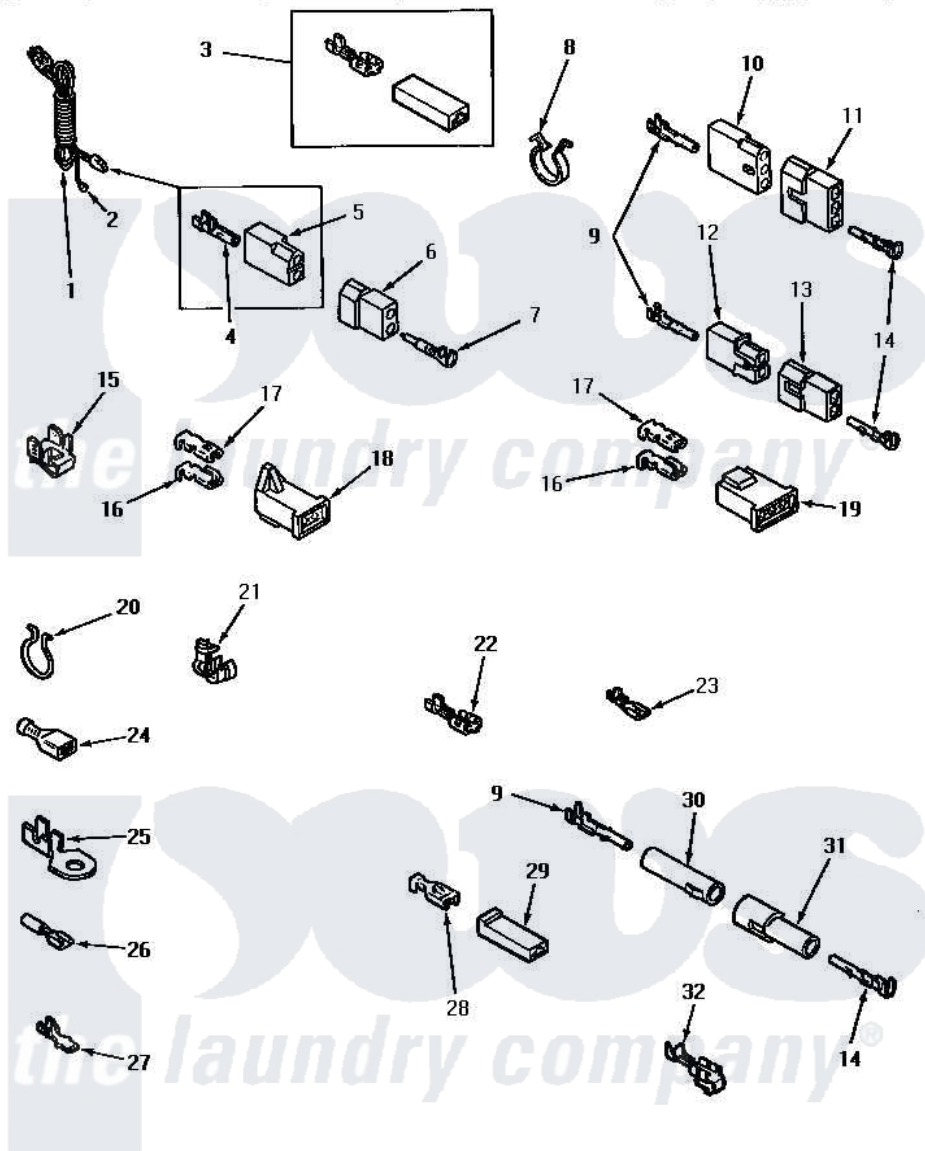

Amana NE5513 09 - POWER CORD & TERMINALS

POWER CORD AND TERMINALS

Amana [Residential Amana NE5513 Washer Parts](#) Parts Diagram 09 - POWER CORD & TERMINALS

[Click on the part number to view part](#)

Item	Original Part Number	Replaced By	Status	Part Description
1	Y56222	27001142		Cord, Power
2	Y00000000		Not Available	SEE NOTE GROUND WIRE, GREEN
3	Y00237			Terminal-Female 1/4 ((1) 12 GAUGE Wire Or(2) 18 GA
4	00130			Terminal, Pin-1/8 Femal
5	56265			Receptacle, 2 Circuit
6	56266			Plug
7	Y00127			Terminal, Pin-1/8 Male
8	61510	504034		Clip, Wire
9	Y00117	5011-XX		093 Female Socket
10	23039	697780		Receptacle,
11	23040			Plug-3 Circuit
12	56451			Receptacle, 2 Circuit
13	56448			Terminal Block Plug
14	Y00116			Terminal, Pin-Male
15	Y00161	B5733302		Clip, Ground

16	Y00190		Connector-Receptacle
17	Y00189		Terminal, Spade
18	58799		Connector-2 Circuit
19	58800	Not Available	CONNECTOR-3 CIRCUIT (3 CIRCUIT CONNECTOR)
20	51291		Clip, Wire
21	21903	211881	Grommet, Cord Part Not Used- Gas Models Only
22	Y00121	Not Available	SPADE TERMINAL(12 GAUGE) (1/4 INCH-(2) 18 GAUGE WIRES O
"	Y00119	Not Available	SPADE TERMINAL(18 GAUGE) (1/4 INCH-(1) 18 GAUGE WIRE)
"	Y00222	Not Available	TERMINAL,FEMALE-1/4 SP
23	Y00124		Spade Terminal (18 Gauge) (3/16 Inch-(1) 18 Gauge Wire-
"	Y00209		Spade Terminal (18 Gauge) (3/16 Inch-(2) 18 Gauge Wires-
"	00156	00156SRE	65br30/Fl
24	Y00163	285432	Terminal
"	Y00165		Insulated Spade Terminal
25	00110		No.10 18 Gauge Wire
"	Y00111		Ring Terminal No.10 No.10 18 Gauge Wires Or
26	Y00215		Barrel Insulated Spade
"	Y00214	Not Available	BARREL INSULATED SPADE(18 GAUG (1/4 INCH-18 GAUGE WIRE)
27	Y00138		Male Tab Terminal 18 Gauge Wire)
"	Y00139	Y00138	Male Tab Terminal 18 Gauge Wire)
28	Y00115		Lock In Spade Terminal (18 Gaug (1/4 Inch-(1) 18 Gauge Wire)
"	00122	Not Available	(1/4 INCH-(2) 18 GAUGE WIRES O
29	90789		Connector
30	26301		Receptacle, Molex
31	26302	Not Available	PLUG,1 CIRCUIT
32	Y00114		Spade Terminal