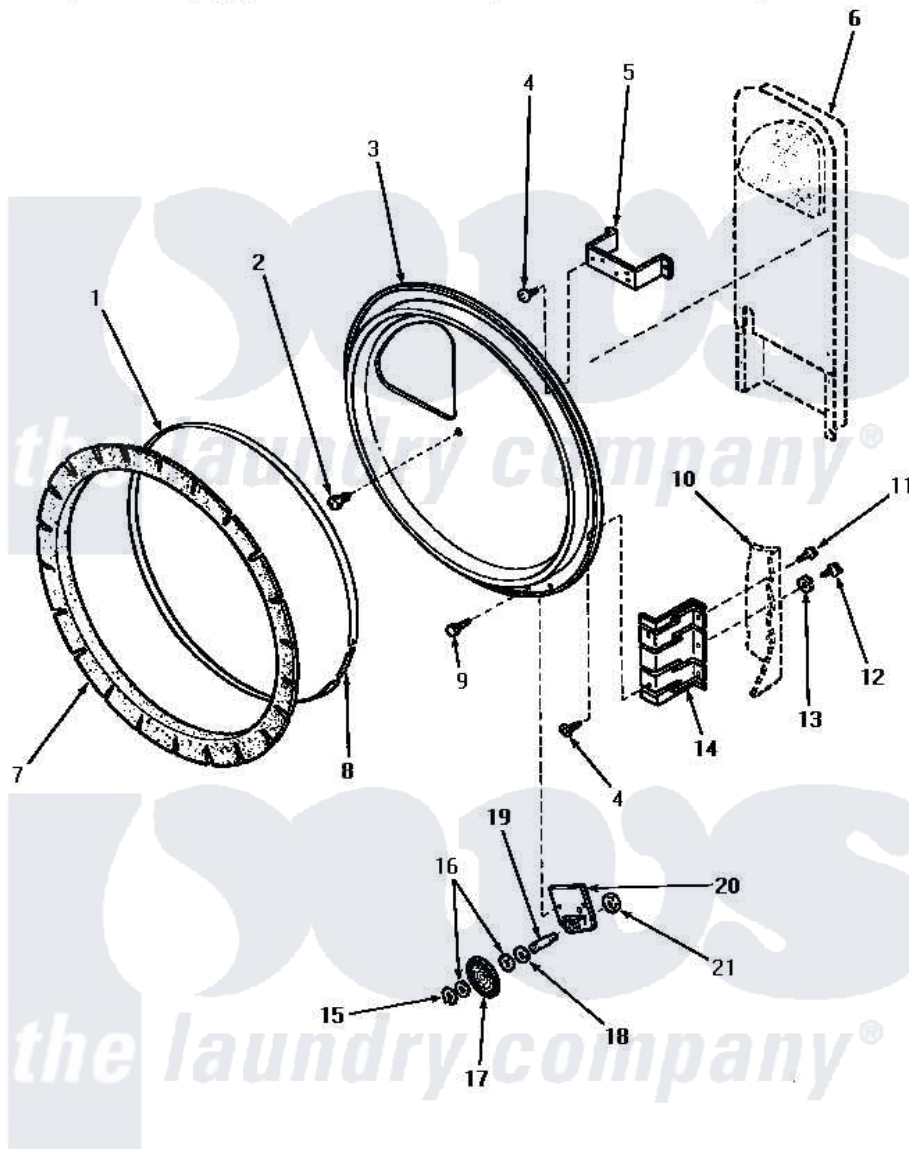

# Amana NE5513 10 - REAR BLKHD, FELT SEAL & CYLINDER ROLLER

## REAR BULKHEAD, FELT SEAL AND CYLINDER ROLLER

Amana [Residential Amana NE5513 Washer Parts](#) Parts Diagram 10 - REAR BLKHD, FELT SEAL & CYLINDER ROLLER

[Click on the part number to view part](#)

Item	Original Part Number	Replaced By	Status	Part Description
1	Y56090		Not Available	SEAL STRAP
2	Y33561	<a href="#">489464</a>		Screw
3	61135P		Not Available	ASSY,REAR BULKHEAD
4	56078	<a href="#">M400664</a>		SCrew Tap Trs Cr Rec 1016AB
5	<a href="#">60823P</a>			Bracket, Terminal Block
6	Y00000000		Not Available	SEE NOTE HEAT DUCT
7	<a href="#">56088</a>			Assembly, Seal
8	<a href="#">52310</a>			Spring
9	51780	<a href="#">3390631</a>		Screw, 10-16 X 3/8
10	Y00000000		Not Available	SEE NOTE CABINET
11	33562	<a href="#">27001200</a>		Screw
12	<a href="#">52909</a>			Screw, 10B-16 X 1/2 HeX
13	51474		Not Available	WASHER, 13/64IDX1/2ODX.
14	56055		Not Available	BRACKET,BULKHEAD-REAR
15	<a href="#">23748</a>			Ring, Retaining

16	<a href="#">52549</a>		Washer, 501 ID X3/4 Odx
17	56457	<a href="#">62649P</a>	Roller- CY
18	23886		Not Available WASHER,.578IDX1.25ODX1
19	<a href="#">56461</a>		Shaft
20	56042		Not Available BRACKET,CYLINDER ROLLER
21	56156	<a href="#">358160</a>	Nut