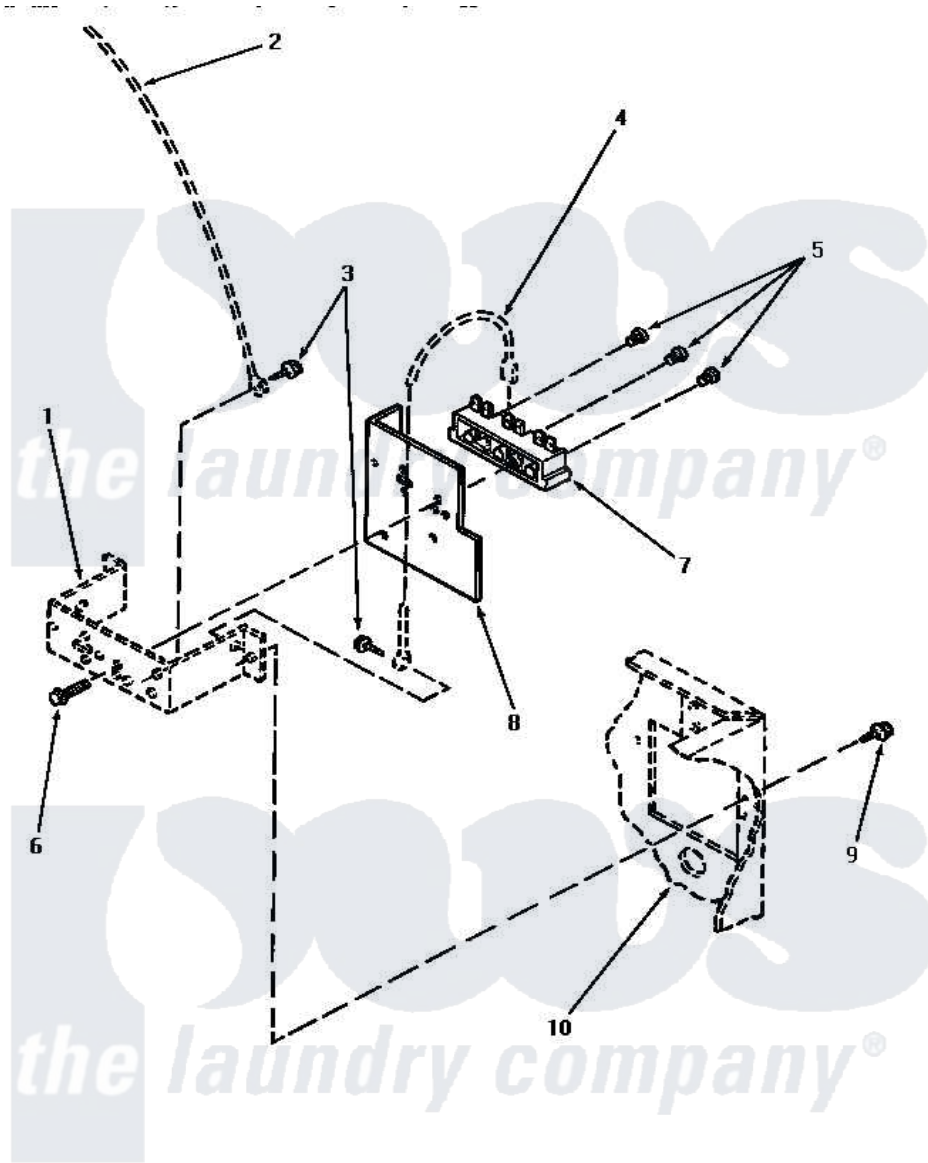

Amana NE5513 11 - TERMINAL BLOCK (STARTING SN S6271976XG)

TERMINAL BLOCK (Electric Models starting Serial No. S6271976XG)

Amana [Residential Amana NE5513 Washer Parts](#) Parts Diagram 11 - TERMINAL BLOCK (STARTING SN S6271976XG)
 Click on the part number to view part

Item	Original Part Number	Replaced By	Status	Part Description
1	Y00000000		Not Available	SEE NOTE TERMINAL BLOCK BRACKET
2	Y00000000		Not Available	SEE NOTE GROUND WIRE, GREEN
3	20530			Screw, 10-24 x 3/8 Hex
4	Y00000000		Not Available	SEE NOTE GROUND WIRE, GREEN -- (SEE NOTE)
5	Y61199	3400094		Screw, 10-32 X 3/8
6	Y61200	501285		Screw, No.12 X 9/16-Pla
7	61923P	61923		Block, Terminal
8	56087			Shield, Terminal Block
9	33562	27001200		Screw
10	Y00000000		Not Available	SEE NOTE CABINET