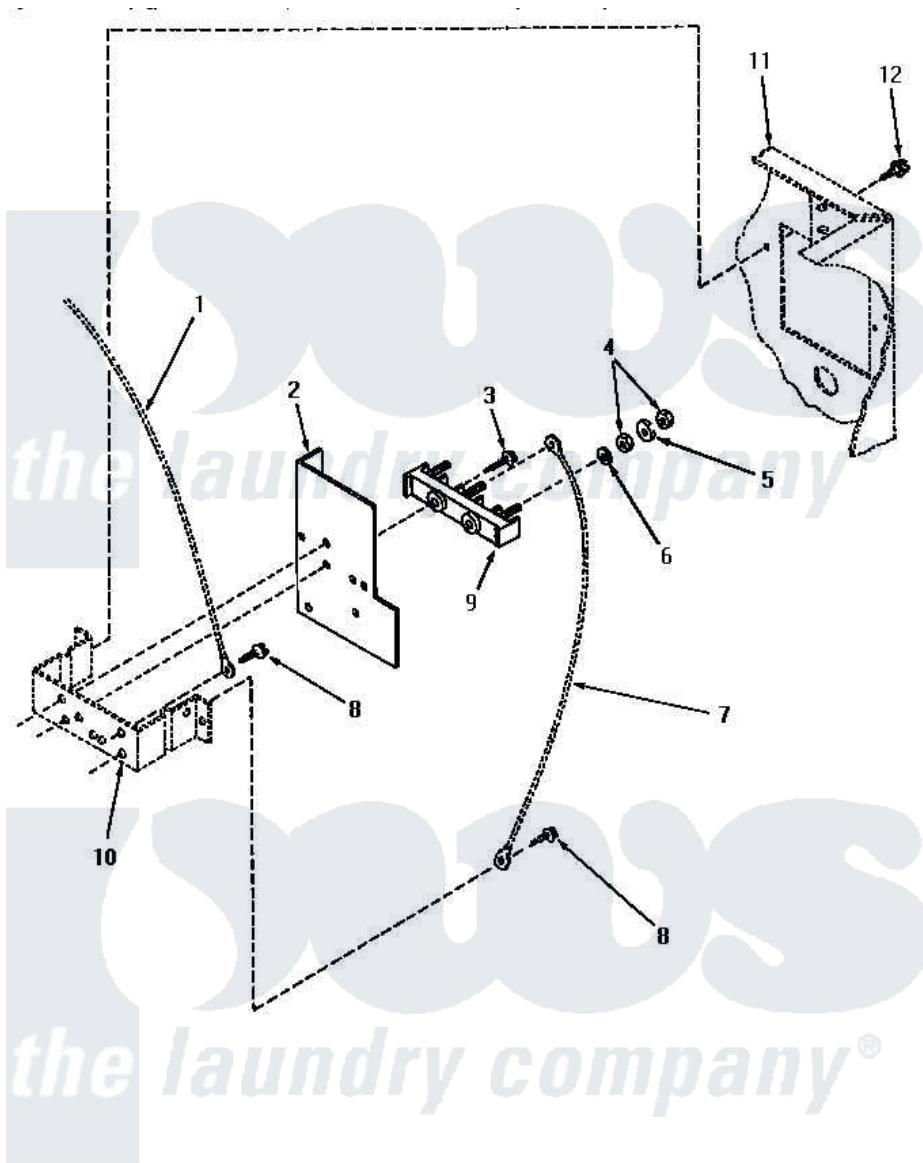

Amana NE5513 12 - TERMINAL BLOCK (THRU SN S6271975XG)

TERMINAL BLOCK (Electric Models through Serial No. S6271975XG)

Amana [Residential Amana NE5513 Washer Parts](#) Parts Diagram 12 - TERMINAL BLOCK (THRU SN S6271975XG)
Click on the part number to view part

Item	Original Part Number	Replaced By	Status	Part Description
1	Y00000000		Not Available	SEE NOTE GROUND WIRE, GREEN
2	56087			Shield, Terminal Block
3	Q6535		Not Available	SCREW, 10B-16 X 3/4 ROU
4	Q6163		Not Available	NUT
5	51474		Not Available	WASHER, 13/64IDX1/2ODX.
6	56552		Not Available	LOCKWASHER
7	Y00000000		Not Available	SEE NOTE GROUND WIRE, GREEN -- (SEE NOTE)
8	20530			Screw, 10-24 x 3/8 Hex
9	58555		Not Available	TERMINAL BLOCK
10	Y00000000		Not Available	SEE NOTE TERMINAL BLOCK BRACKET
11	Y00000000		Not Available	SEE NOTE CABINET
12	33562	27001200		Screw