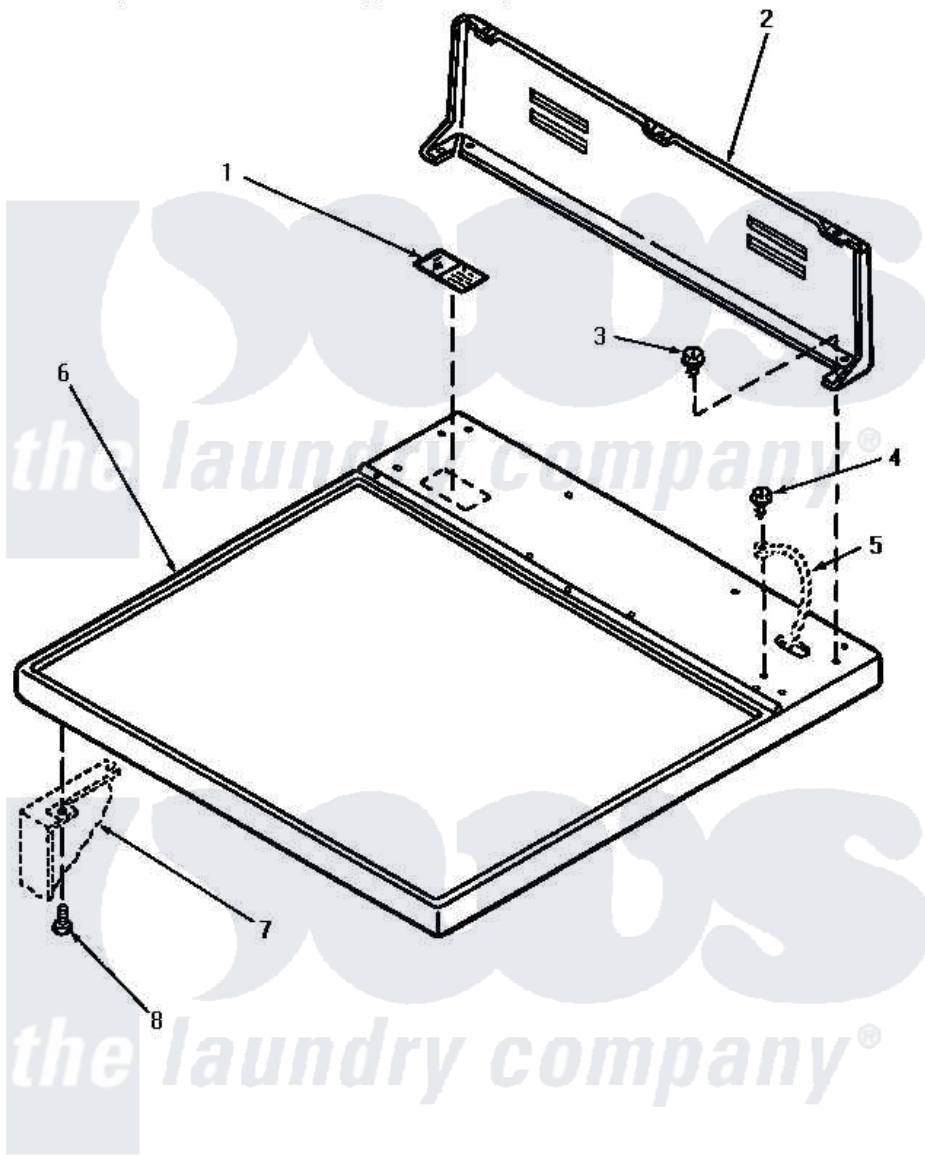

Amana NE6313 01 - CABINET TOP & CONTROL HOOD REAR PANEL

CABINET TOP AND CONTROL HOOD REAR PANEL

Amana [Residential Amana NE6313 Washer Parts](#) Parts Diagram 01 - CABINET TOP & CONTROL HOOD REAR PANEL
 Click on the part number to view part

Item	Original Part Number	Replaced By	Status	Part Description
1	24903		Not Available	STICKER,DISCONNECT POW
2	59970		Not Available	CONTROL HOOD, REAR PANEL
3	23962	W10116760		Screw
4	20530			Screw, 10-24 x 3/8 Hex
5	Y00000000		Not Available	SEE NOTE GROUND WIRE, GREEN
6	60815H		Not Available	ASSY, TOP PANEL-DOMESTI
"	60815L		Not Available	CABINET TOP, ALMOND
"	60815W		Not Available	ASSY, TOP & CARTON
7	Y00000000		Not Available	SEE NOTE CABINET
8	33562	27001200		Screw