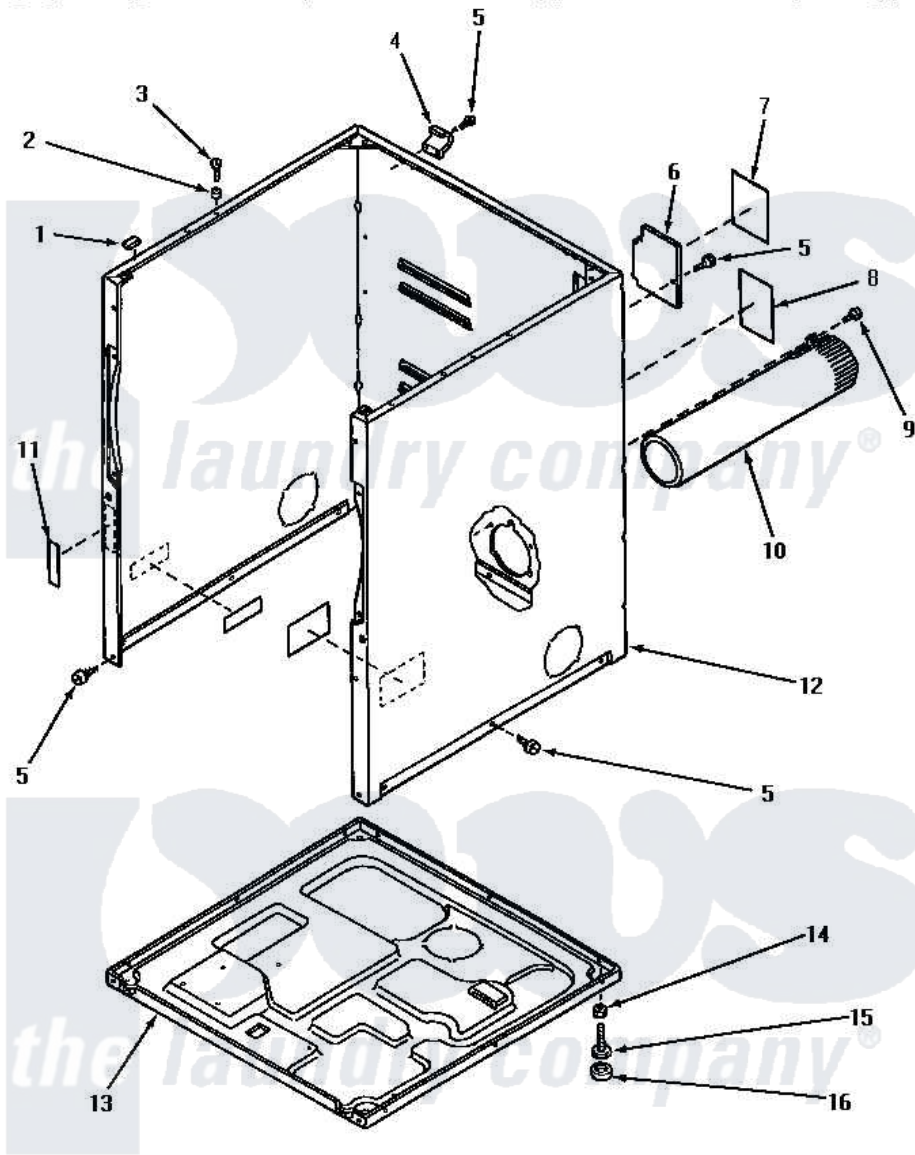

Amana NE6313 02 - CABINET, EXHAUST DUCT & BASE

CABINET, EXHAUST DUCT AND BASE

Amana [Residential Amana NE6313 Washer Parts](#) Parts Diagram 02 - CABINET, EXHAUST DUCT & BASE
 Click on the part number to view part

Item	Original Part Number	Replaced By	Status	Part Description
1	Y56128			Pad, Bumper
2	56079	505187		Locator, Panel
3	32671	Y014874		Screw, Idler Arm And Sleeve
4	60826		Not Available	HINGE, TOP
5	33562	27001200		Screw
6	60821			Access Cover
7	61206		Not Available	STICKER,NOTICE INSTALL
8	58866		Not Available	STICKER,WARNING-GROUND
9	Y33561	489464		Screw
10	56118		Not Available	ASSY, EXHAUST DUCT
11	24903		Not Available	STICKER,DISCONNECT POW
12	60813PH		Not Available	CABINET, HARVEST GOLD
"	60813PW		Not Available	CABINET, WHITE
"	60813PL		Not Available	CABINET, ALMOND
13	60811			Assembly, Base-Complete

14	20274	62739	Nut, Lock
15	Y52696	Y305086	Adjustable Leg And Nut
16	70282	Y314137	Foot, Rubber