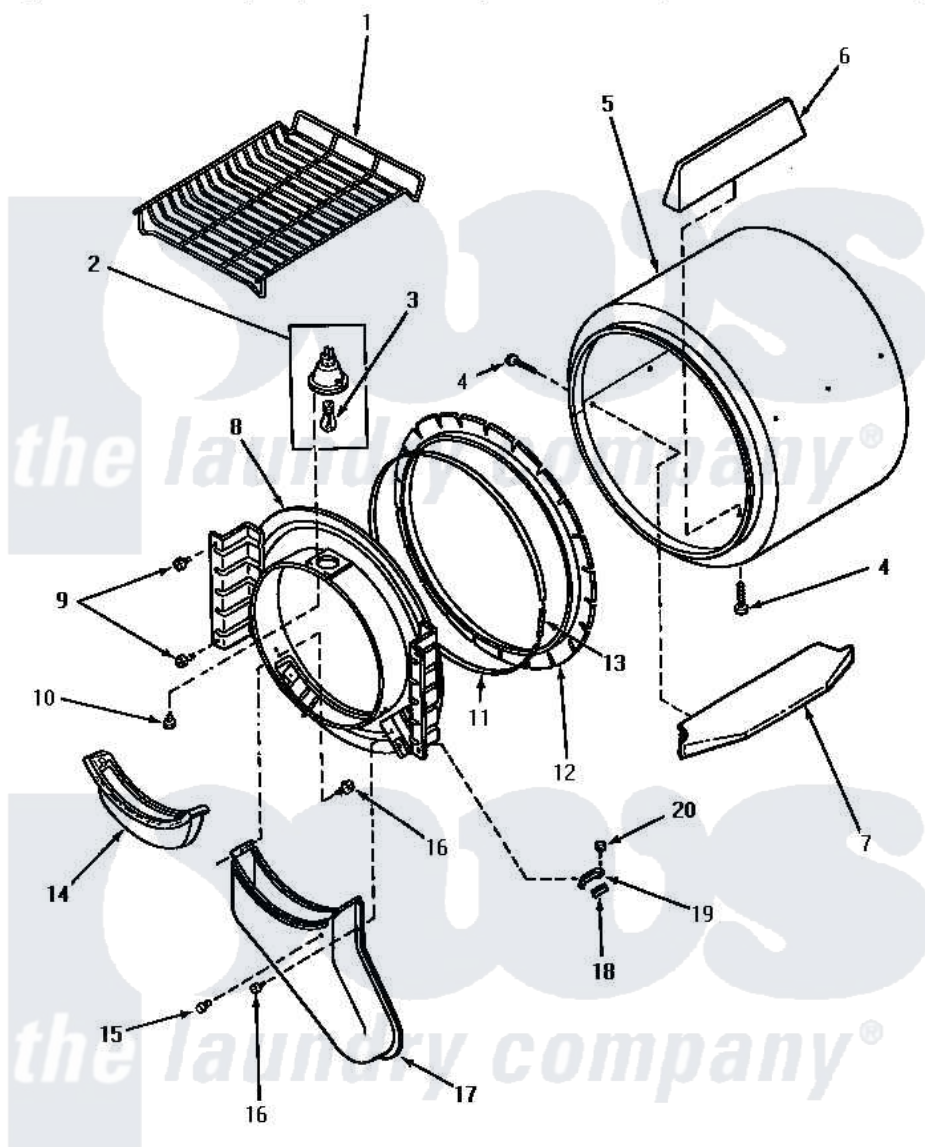

# Amana NE6313 03 - FR BLKHD, AIR DUCT, FELT SEAL & CYLINDER

## FRONT BULKHEAD, AIR DUCT, FELT SEAL AND CYLINDER

Amana Residential Amana NE6313 Washer Parts Parts Diagram 03 - FR BLKHD, AIR DUCT, FELT SEAL & CYLINDER

[Click on the part number to view part](#)

Item	Original Part Number	Replaced By	Status	Part Description
1	58846		Not Available	RACK, DRYING
2	60953P		Not Available	CYLINDER LIGHT ASSEMBLY
3	Y54608	<a href="#">31001575</a>		Bulb, Cylinder Light
"	Y60954	<a href="#">67001316</a>		Bulb, Light
4	56131		Not Available	SCREW, 10BT X 1 TAPPING
5	61073P		Not Available	ASSY, CYLINDER-WHITE
"	60645P		Not Available	ASSY, CYLINDER PACK
6	Y61399		Not Available	BAFFLE, CYLINDER-SHORT-
7	Y61027		Not Available	BAFFLE, CYLINDER-EXTEND
8	62142W		Not Available	ASSY, BULKHEAD-FRONT-SV
9	33562	<a href="#">27001200</a>		Screw
10	<a href="#">31260</a>			Screw, No.8 X 3/8 Ind H
11	Y56090		Not Available	SEAL STRAP
12	<a href="#">56088</a>			Assembly, Seal
13	52130	<a href="#">502496</a>		Adapter, Strain Relief
14	<a href="#">61376P</a>			Filter, Lint-White W/Inst.

15	56938		Not Available	BUMPER
16	Y33561	<a href="#">489464</a>		Screw
17	<a href="#">60786</a>			Assembly, Air Duct-Front
18	<a href="#">58049</a>			Pad, Thin
19	<a href="#">61448</a>			Glide, Cylinder-Rulon F
20	23962	<a href="#">W10116760</a>		Screw