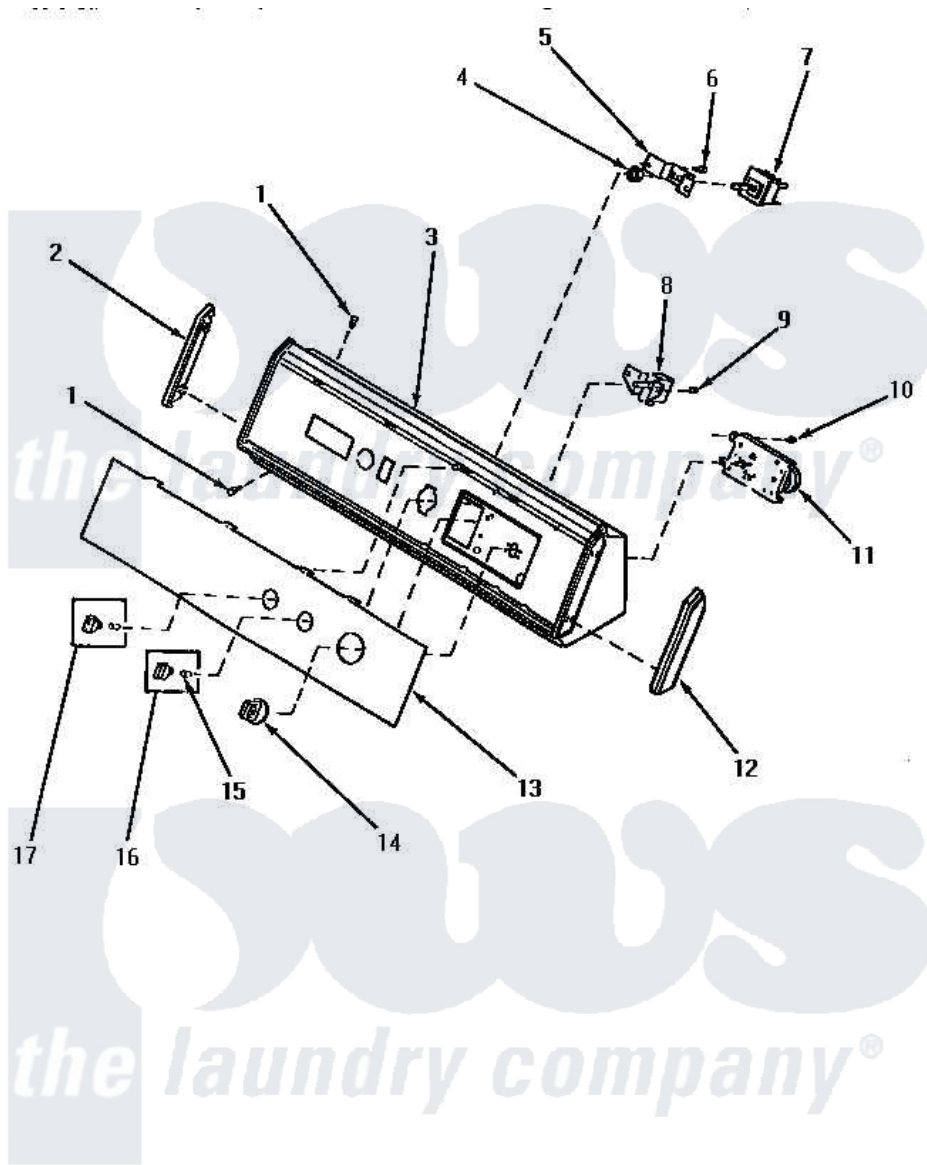

Amana NE6313 04 - GRAPHIC PANEL, CONTROL HOOD & CONTROLS

GRAPHIC PANEL, CONTROL HOOD AND CONTROLS

Amana [Residential Amana NE6313 Washer Parts](#) Parts Diagram 04 - GRAPHIC PANEL, CONTROL HOOD & CONTROLS

[Click on the part number to view part](#)

Item	Original Part Number	Replaced By	Status	Part Description
"	NOTE:		Not Available	IF DRYER IS INSTALLED IN A MANUFACTURED (MOBILE) HOME, OR IF LOCAL CODES DO NOT PERMIT GROUNDING THROUGH THE NEUTRAL, THIS WIRE WILL NOT BE ON THE DRYER. SEE I
1	31752		Not Available	SCREW, No.8ABX3/4 POZIDRI
2	31249		Not Available	CAP, END-L.H.-CHROME
3	59955		Not Available	ASSY, HOOD & MOUNTING P
4	57584		Not Available	NUT
5	59704			Bracket, Switch Mount
6	23962	W10116760		Screw
7	58813	58813P		Switch W/Instructions
"	Y61511		Not Available	SWITCH, FABRIC SELECTOR
8	59447	500823		Signal, Rotary
9	31260			Screw, No.8 X 3/8 Ind H

10	Y59616	90767	Screw, 8A X 3/8 HeX Washer Head Tapping
11	59421	502967P	Timer 5 Cycle Package
12	31248		Cap, End-RH-Chrome
13	60730	Not Available	PANEL, GRAPHIC
14	59793	Not Available	ASSY, TIMER KNOB & SKIRT
15	10519	Not Available	RETAINER
16	31287	Not Available	ASSY, KNOB-ROTARY-BLK/B
17	60759		Assembly, Knob-Rotary-Blk/B