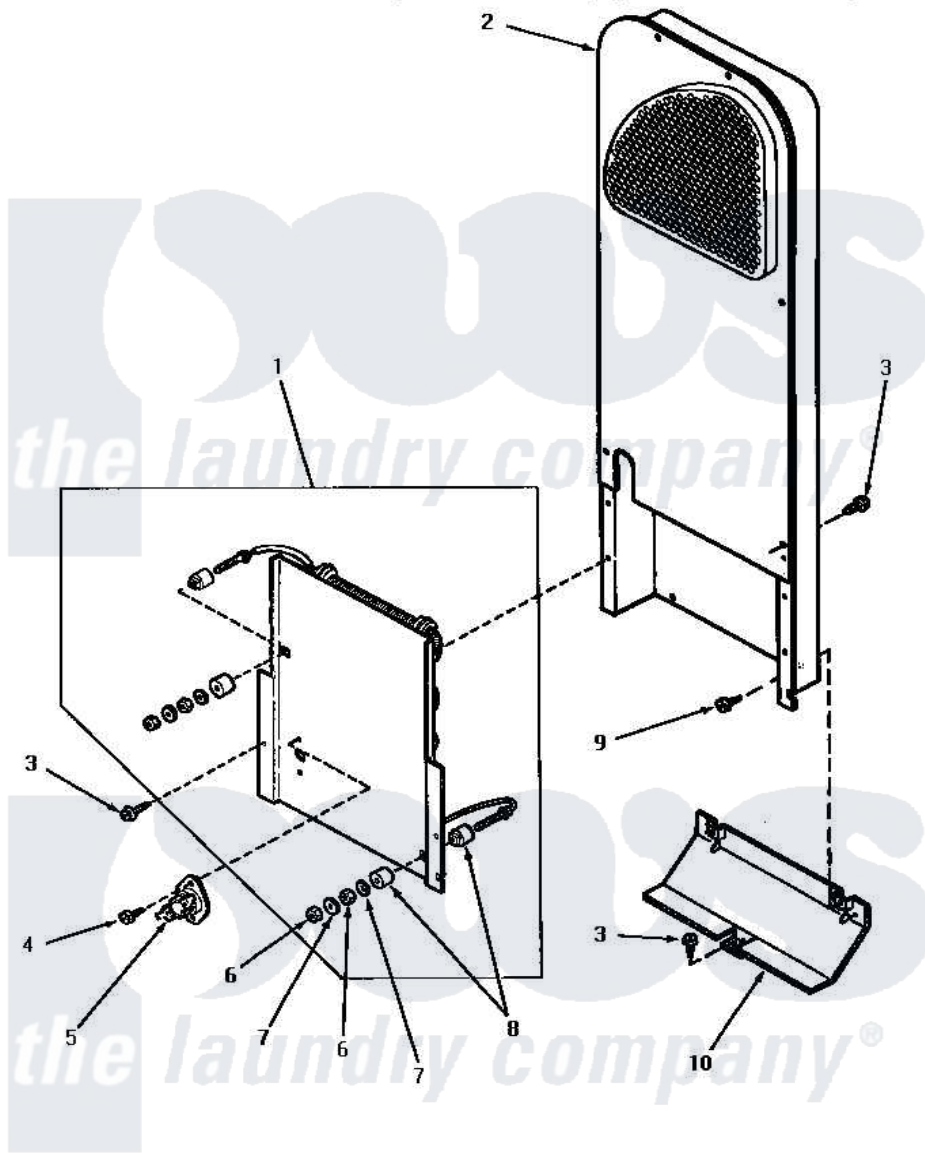

Amana NE6313 06 - HEATER BOX (THRU SN S6271975XG)

HEATER BOX (Electric Models through Serial No. S6271975XG)

Amana [Residential Amana NE6313 Washer Parts](#) Parts Diagram 06 - HEATER BOX (THRU SN S6271975XG)
 Click on the part number to view part

Item	Original Part Number	Replaced By	Status	Part Description
1	61928			Heater Assembly 208V
"	61927			Heater Assembly
2	61161P	503605		Assembly, Heater Duct
3	33562	27001200		Screw
4	23222	3177991		Screw
5	56082			Thermostat, Limit
6	Q6163		Not Available	NUT
7	56552		Not Available	LOCKWASHER
8	57408			Insulator
9	51780	3390631		Screw, 10-16 X 3/8
10	60952		Not Available	SHIELD,HEAT DUCT