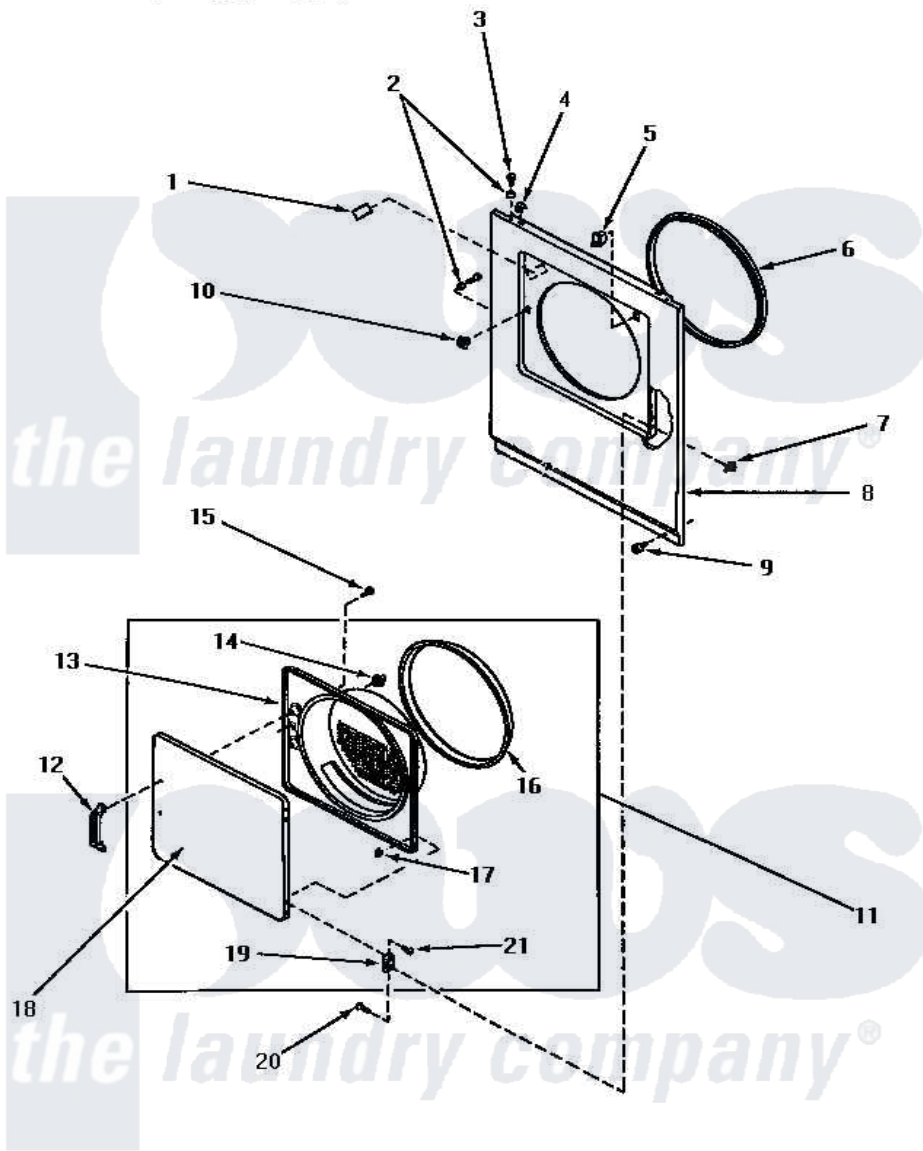

Amana NE6313 07 - LOADING DOOR, FRONT PANELS & ACCESS DOOR

LOADING DOOR, FRONT PANELS AND ACCESS DOOR

Amana [Residential Amana NE6313 Washer Parts](#) Parts Diagram 07 - LOADING DOOR, FRONT PANELS & ACCESS DOOR

[Click on the part number to view part](#)

Item	Original Part Number	Replaced By	Status	Part Description
1	58854			Repl By 500281
2	56079	505187		Locator, Panel
3	32671	Y014874		Screw, Idler Arm And Sleeve
4	28835	22001650		Fastener, Spring
5	56052	W10169313		Switch-Dor
6	Y61380			Seal, Front Panel
7	51236	488130		Nut
8	62420W		Not Available	FRONT PANEL, WHITE
"	62420L	62420LP		Assembly
"	62420H		Not Available	FRONT PANEL, HARVEST GOLD
9	58637	27001200		Screw
10	54660	LA-1003		Door Catch Kit
11	62151W		Not Available	ASSY,DOOR
"	62151L		Not Available	ASSY,DOOR
"	62151H		Not Available	ASSY,DOOR

12	54068P	61925	Pull Door Commercial Black
13	62152L	62152P	Liner
"	62152H		Not Available INNER DOOR PANEL, HARVEST GOLD
"	62152W		Not Available LINER,DOOR
14	54661	LA-1003	Door Catch Kit
15	Y33561	489464	Screw
16	61379	61379P	Door Seal
17	23407		Nut, Speed-8A Tinn C15
18	62153H		Door
"	62153W		Not Available PANEL OUTER DOOR
"	62153L		Not Available DOOR
19	56045		Hinge
20	22649		Screw, 8-32 X 13/32 FI
21	52864	500226	Screw, 8b-16 x 5/8 Tap