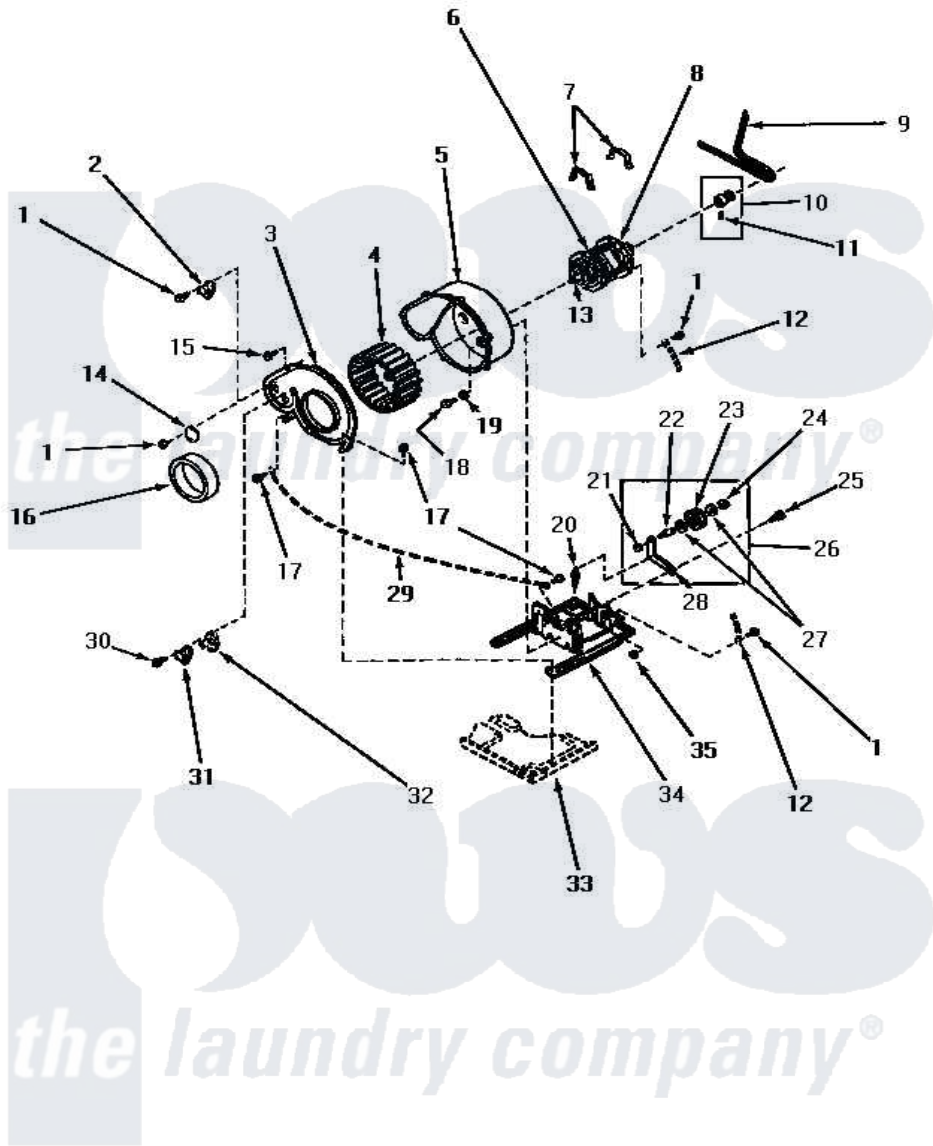

Amana NE6313 08 - MOTOR, EXHAUST FAN & BELT

MOTOR, EXHAUST FAN AND BELT

Amana [Residential Amana NE6313 Washer Parts](#) Parts Diagram 08 - MOTOR, EXHAUST FAN & BELT

[Click on the part number to view part](#)

Item	Original Part Number	Replaced By	Status	Part Description
1	23222	3177991		Screw
2	56410			Thermostat
3	60938P		Not Available	COVER,BLOWER HOUSING
4	56000	510139P		Assembly Blower Fan Package
5	56020			Housing, Blower
6	Y58044	915P3		Motor-Drve
7	Y58047	660658		Clamp, Motor Mounting 343481 685441
8	53226		Not Available	SWITCH,MOTOR
"	59895		Not Available	MOTOR SWITCH, INTERNAL MOUNTED
"	53249		Not Available	SWITCH
9	59174	40111201		Belt, Cylinder
10	59173		Not Available	MOTOR PULLEY ASSEMBLY
11	52906		Not Available	SETSCREW
12	Y00000000		Not Available	SEE NOTE GROUND WIRE, GREEN

13	27604P		Never-Seeze 1 Oz Tube
14	61203	Not Available	COVER PLATE
15	23962	W10116760	Screw
16	56065	Not Available	SEAL
17	51780	3390631	Screw, 10-16 X 3/8
18	33562	27001200	Screw
19	20492	M0270504	Washer
20	56076		Spring, Idler
21	56156	358160	Nut
22	56461		Shaft
23	Y54414		Assembly, Wheel And Bearing
24	23748		Ring, Retaining
25	56587	Not Available	SCREW, 1/4-20 HEX HD SH
26	Y56170	56170P	Assembly- Idle
27	52549		Washer, 501 ID X3/4 Odx
28	56057	Not Available	LEVER, IDLER
29	Y00000000	Not Available	SEE NOTE GROUND WIRE, GREEN -- (THROUGH SERIAL NO. S6181365XA)
30	23222	3177991	Screw
"	52150	489464	Screw
31	56471	Not Available	THERMOSTAT
"	Y61372		Thermostat
32	61401	61623	Thermostat, Heater-BR
33	Y00000000	Not Available	SEE NOTE BASE
34	Y60816	503613	Mount, Motor
35	52566	27001225	Nut, Jam Mid Lock 1/4-20