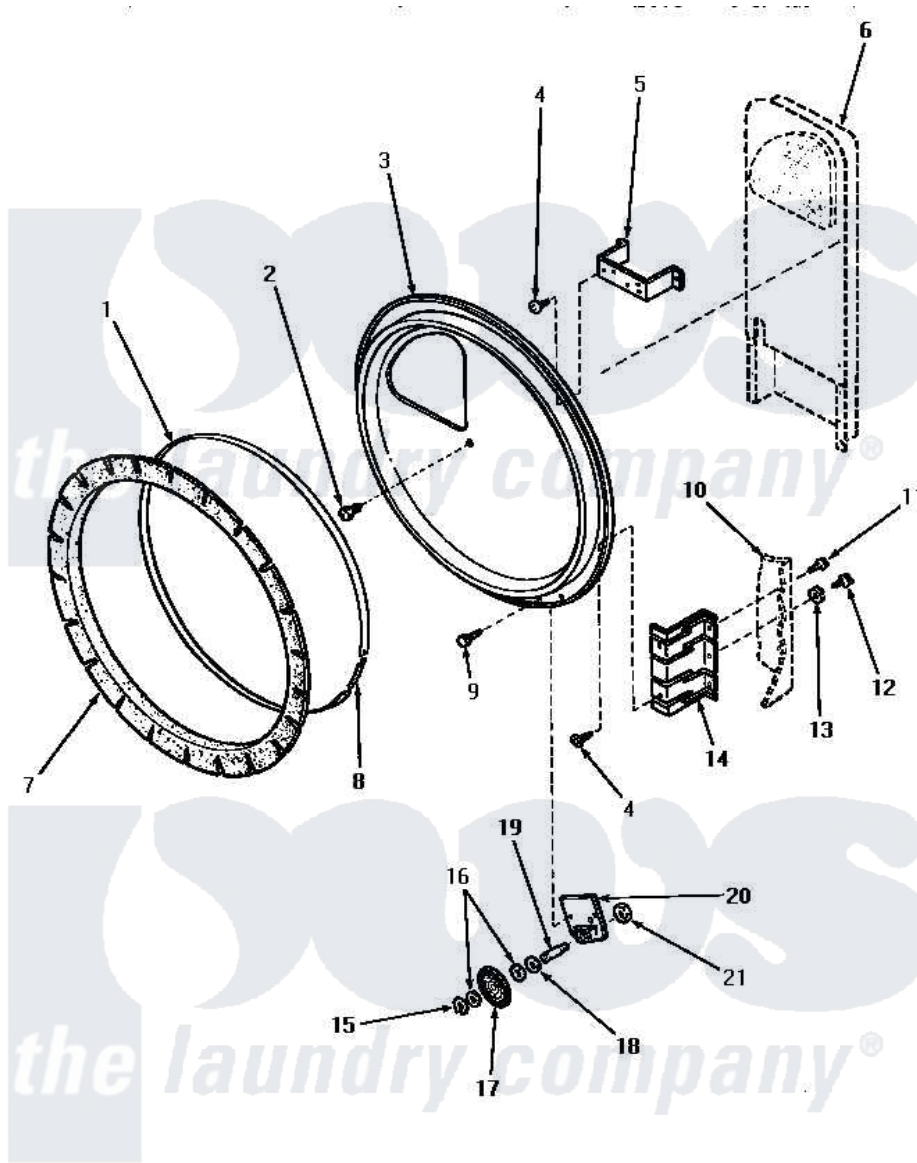

Amana NE6313 10 - REAR BLKHD, FELT SEAL & CYLINDER ROLLER

REAR BULKHEAD, FELT SEAL AND CYLINDER ROLLER

Amana [Residential Amana NE6313 Washer Parts](#) Parts Diagram 10 - REAR BLKHD, FELT SEAL & CYLINDER ROLLER

[Click on the part number to view part](#)

Item	Original Part Number	Replaced By	Status	Part Description
1	Y56090		Not Available	SEAL STRAP
2	Y33561	489464		Screw
3	61135P		Not Available	ASSY,REAR BULKHEAD
4	56078	M400664		SCrew Tap Trs Cr Rec 1016AB
5	60823P			Bracket, Terminal Block
6	Y00000000		Not Available	SEE NOTE HEAT DUCT
7	56088			Assembly, Seal
8	52310			Spring
9	51780	3390631		Screw, 10-16 X 3/8
10	Y00000000		Not Available	SEE NOTE CABINET
11	33562	27001200		Screw
12	52909			Screw, 10B-16 X 1/2 HeX
13	51474		Not Available	WASHER, 13/64IDX1/2ODX.
14	56055		Not Available	BRACKET,BULKHEAD-REAR
15	23748			Ring, Retaining

16	52549		Washer, 501 ID X3/4 Odx
17	56457	62649P	Roller- CY
18	23886		Not Available WASHER,.578IDX1.25ODX1
19	56461		Shaft
20	56042		Not Available BRACKET,CYLINDER ROLLER
21	56156	358160	Nut