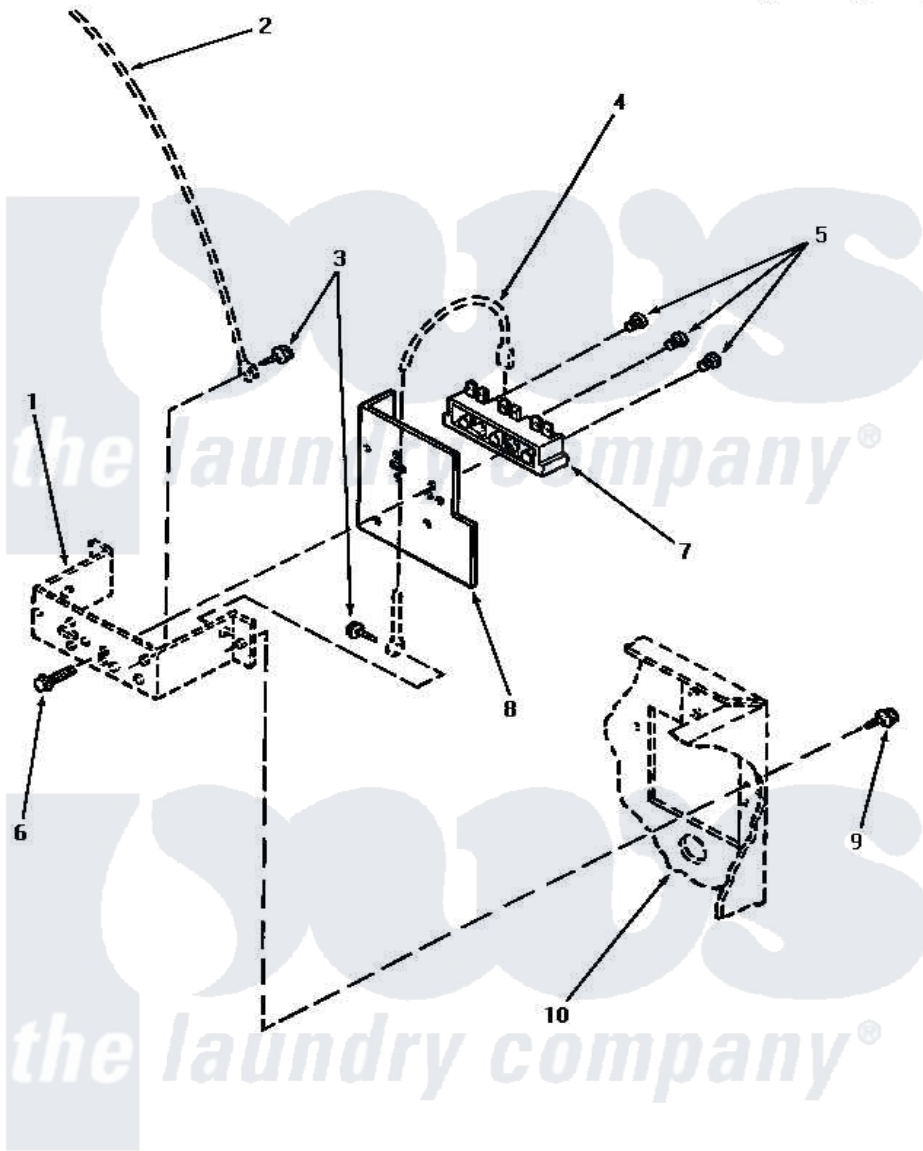

Amana NE6313 11 - TERMINAL BLOCK (STARTING SN S6271976XG)

**TERMINAL BLOCK
(Electric Models starting Serial No. S6271976XG)**

Amana [Residential Amana NE6313 Washer Parts](#) Parts Diagram 11 - TERMINAL BLOCK (STARTING SN S6271976XG)
 Click on the part number to view part

Item	Original Part Number	Replaced By	Status	Part Description
1	Y00000000		Not Available	SEE NOTE TERMINAL BLOCK BRACKET
2	Y00000000		Not Available	SEE NOTE GROUND WIRE, GREEN
3	20530			Screw, 10-24 x 3/8 Hex
4	Y00000000		Not Available	SEE NOTE GROUND WIRE, GREEN -- (SEE NOTE)
5	Y61199	3400094		Screw, 10-32 X 3/8
6	Y61200	501285		Screw, No.12 X 9/16-Pla
7	61923P	61923		Block, Terminal
8	56087			Shield, Terminal Block
9	33562	27001200		Screw
10	Y00000000		Not Available	SEE NOTE CABINET