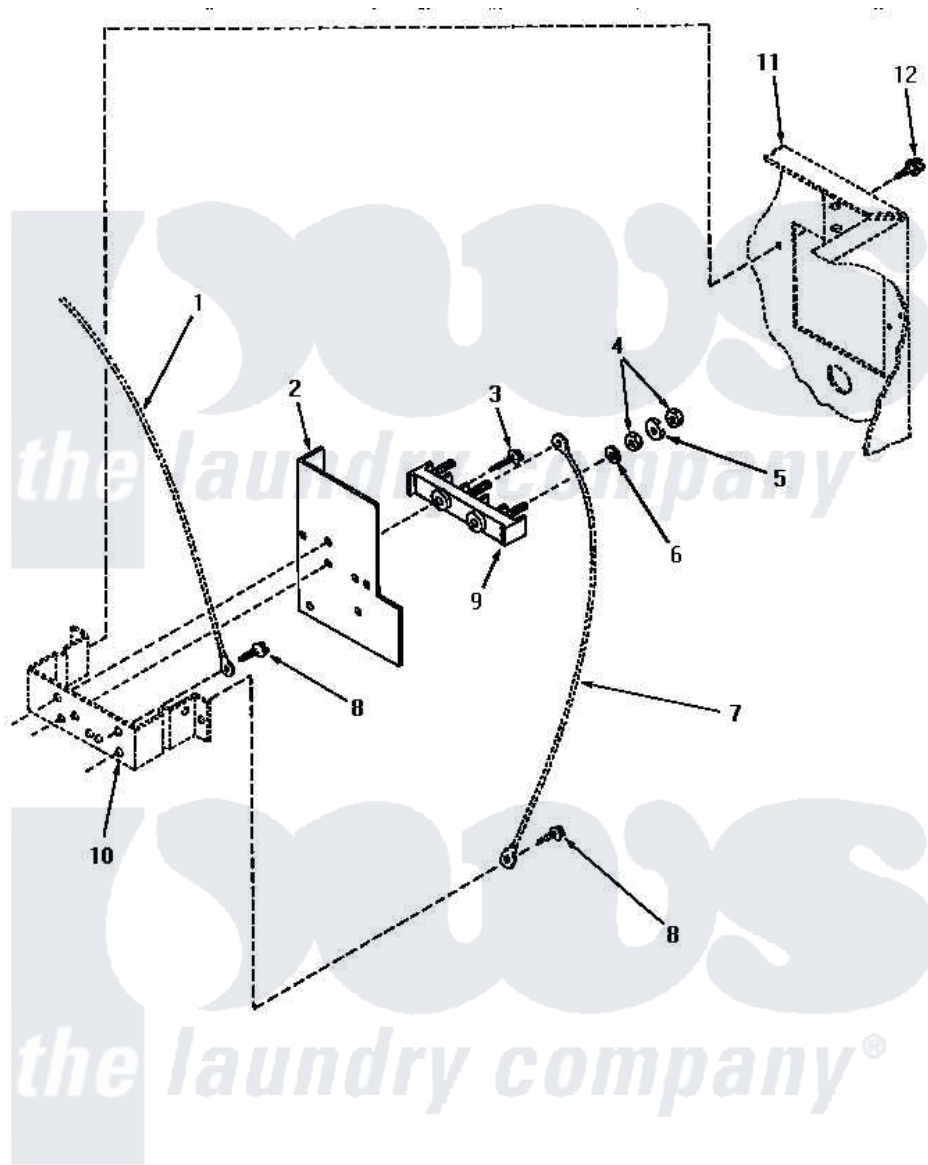

Amana NE6313 12 - TERMINAL BLOCK (THRU SN S6271975XG)

TERMINAL BLOCK (Electric Models through Serial No. S6271975XG)

Amana [Residential Amana NE6313 Washer Parts](#) Parts Diagram 12 - TERMINAL BLOCK (THRU SN S6271975XG)
 Click on the part number to view part

Item	Original Part Number	Replaced By	Status	Part Description
1	Y00000000		Not Available	SEE NOTE GROUND WIRE, GREEN
2	56087			Shield, Terminal Block
3	Q6535		Not Available	SCREW, 10B-16 X 3/4 ROU
4	Q6163		Not Available	NUT
5	51474		Not Available	WASHER, 13/64IDX1/2ODX.
6	56552		Not Available	LOCKWASHER
7	Y00000000		Not Available	SEE NOTE GROUND WIRE, GREEN -- (SEE NOTE)
8	20530			Screw, 10-24 x 3/8 Hex
9	58555		Not Available	TERMINAL BLOCK
10	Y00000000		Not Available	SEE NOTE TERMINAL BLOCK BRACKET
11	Y00000000		Not Available	SEE NOTE CABINET
12	33562	27001200		Screw