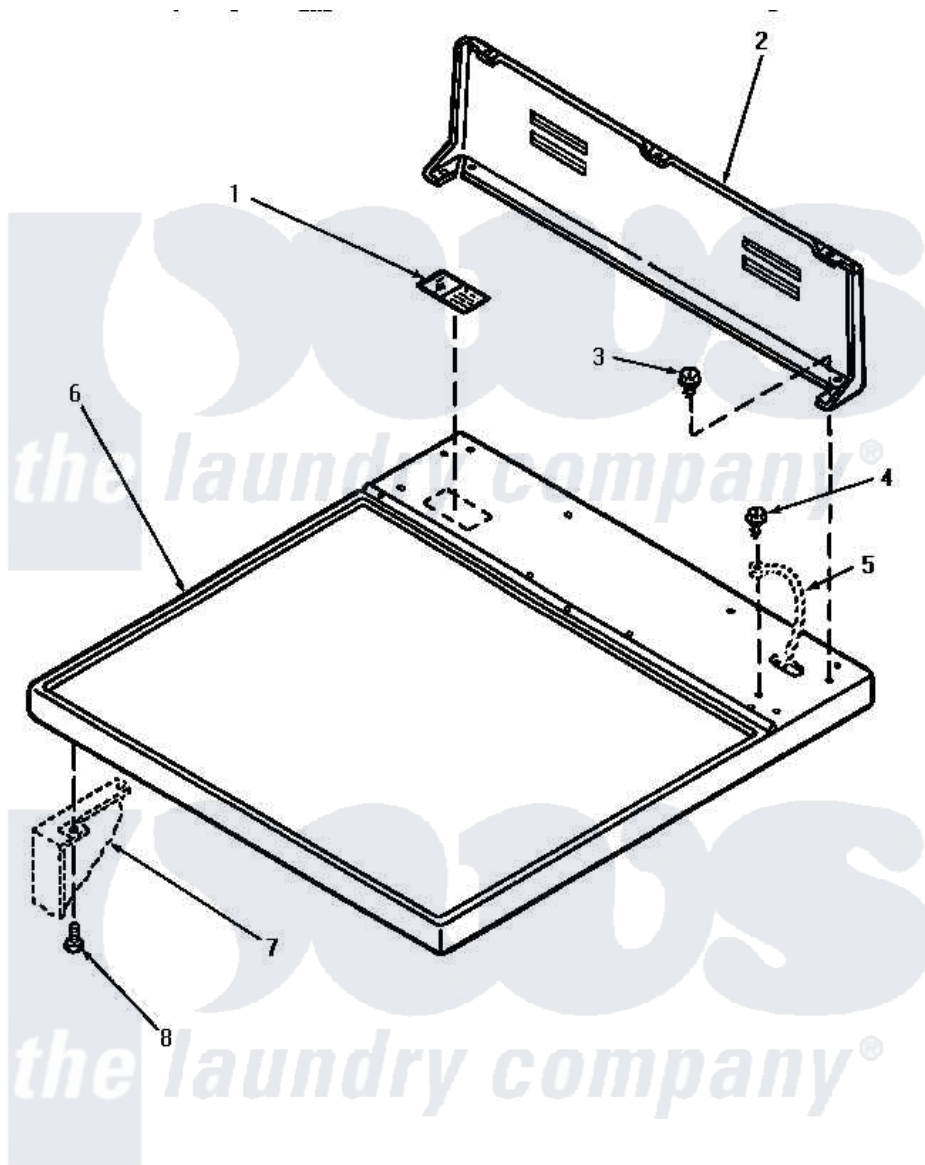

Amana NE6333 01 - CABINET TOP & CONTROL HOOD REAR PANEL

CABINET TOP AND CONTROL HOOD REAR PANEL

Amana [Residential Amana NE6333 Washer Parts](#) Parts Diagram 01 - CABINET TOP & CONTROL HOOD REAR PANEL
 Click on the part number to view part

Item	Original Part Number	Replaced By	Status	Part Description
1	24903		Not Available	STICKER,DISCONNECT POW
2	59970		Not Available	CONTROL HOOD, REAR PANEL
3	23962	W10116760		Screw
4	20530			Screw, 10-24 x 3/8 Hex
5	Y00000000		Not Available	SEE NOTE GROUND WIRE, GREEN
6	60815H		Not Available	ASSY, TOP PANEL-DOMESTI
"	60815L		Not Available	CABINET TOP, ALMOND
"	60815W		Not Available	ASSY, TOP & CARTON
7	Y00000000		Not Available	SEE NOTE CABINET
8	33562	27001200		Screw