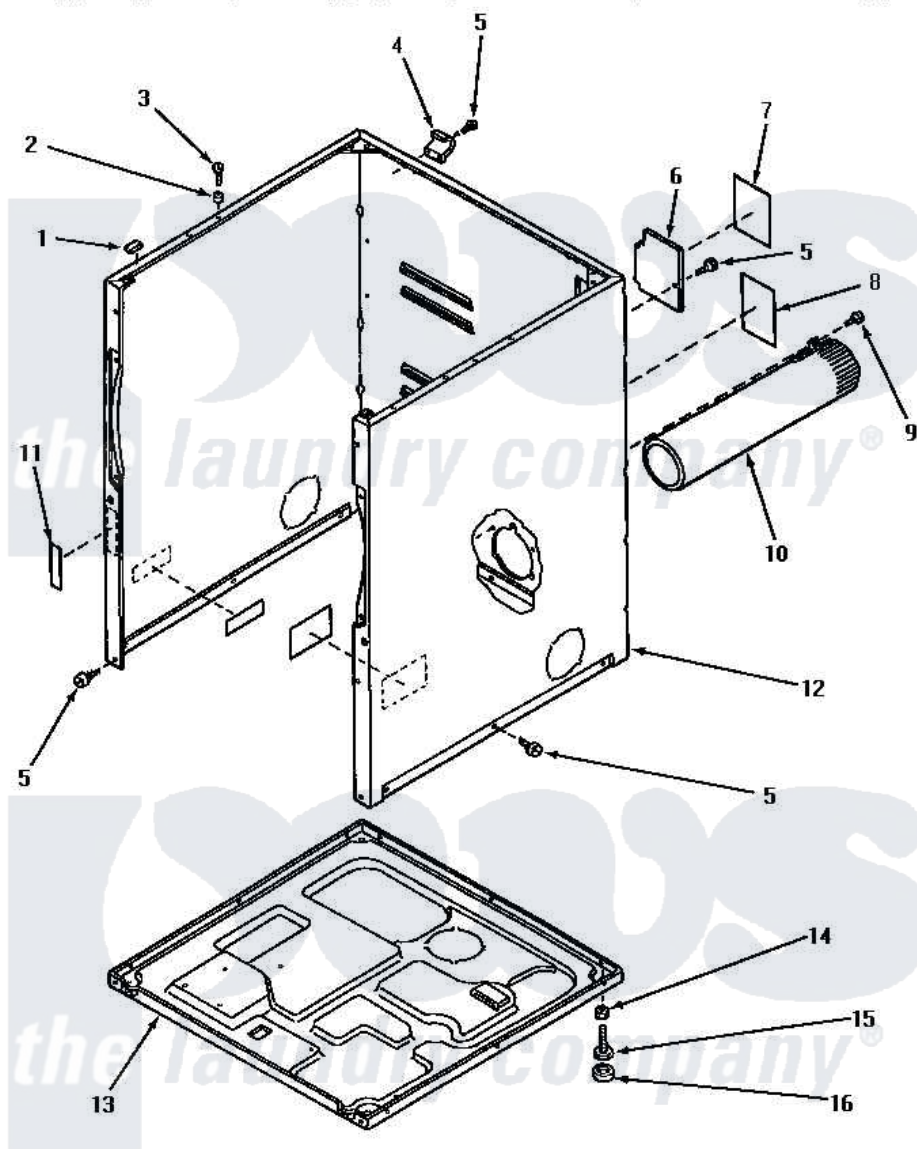

# Amana NE6333 02 - CABINET, EXHAUST DUCT & BASE

## CABINET, EXHAUST DUCT AND BASE

Amana [Residential Amana NE6333 Washer Parts](#) Parts Diagram 02 - CABINET, EXHAUST DUCT & BASE

[Click on the part number to view part](#)

Item	Original Part Number	Replaced By	Status	Part Description
1	<a href="#">Y56128</a>			Pad, Bumper
2	56079	<a href="#">505187</a>		Locator, Panel
3	32671	<a href="#">Y014874</a>		Screw, Idler Arm And Sleeve
4	60826		Not Available	HINGE, TOP
5	33562	<a href="#">27001200</a>		Screw
6	<a href="#">60821</a>			Access Cover
7	61206		Not Available	STICKER,NOTICE INSTALL
8	58866		Not Available	STICKER,WARNING-GROUND
9	Y33561	<a href="#">489464</a>		Screw
10	56118		Not Available	ASSY, EXHAUST DUCT
11	24903		Not Available	STICKER,DISCONNECT POW
12	60813PH		Not Available	CABINET, HARVEST GOLD
"	60813PW		Not Available	CABINET, WHITE
"	60813PL		Not Available	CABINET, ALMOND
13	<a href="#">60811</a>			Assembly, Base-Complete

14	20274	<a href="#">62739</a>	Nut, Lock
15	Y52696	<a href="#">Y305086</a>	Adjustable Leg And Nut
16	70282	<a href="#">Y314137</a>	Foot, Rubber