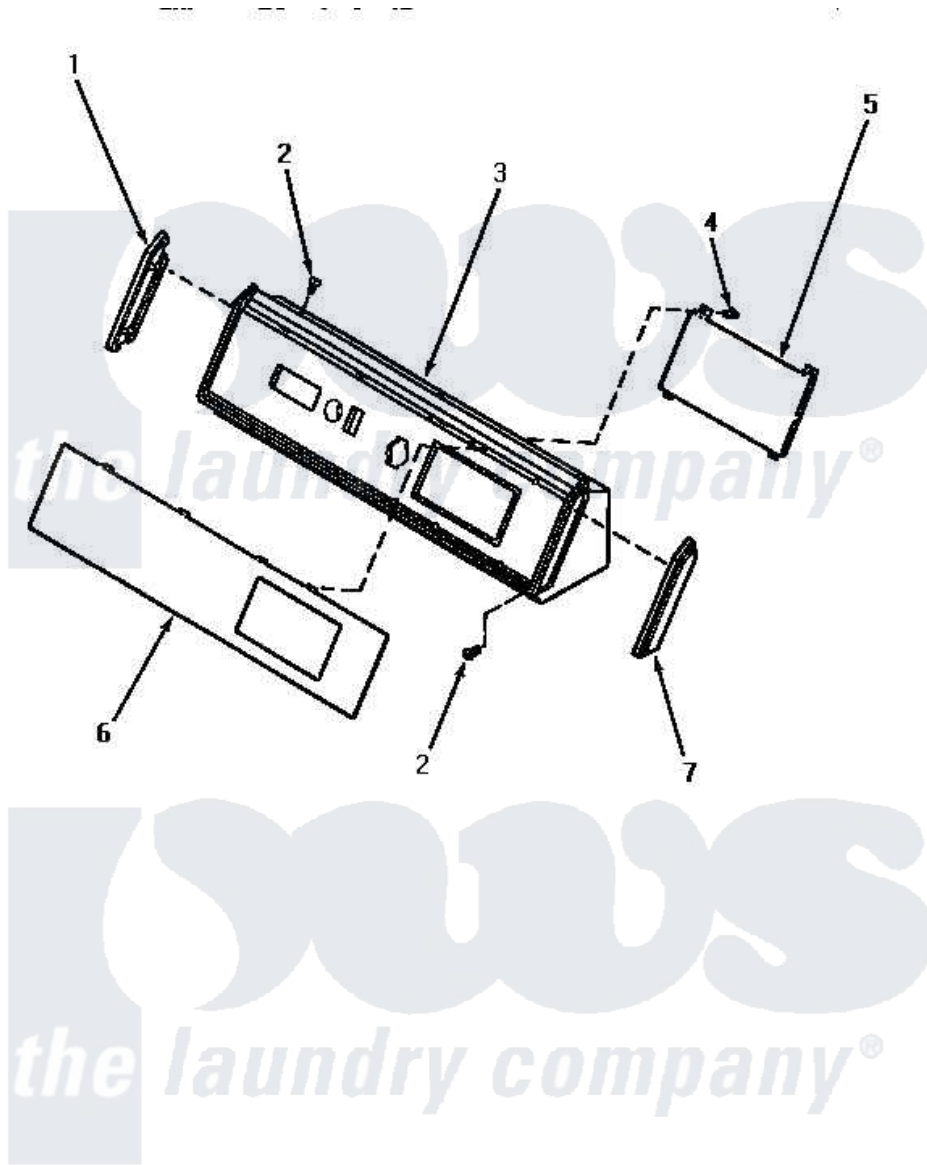

Amana NE6333 04 - GRAPHIC PANEL, CONTROL HOOD & CONTROLS

GRAPHIC PANEL, CONTROL HOOD AND CONTROLS

Amana [Residential Amana NE6333 Washer Parts](#) Parts Diagram 04 - GRAPHIC PANEL, CONTROL HOOD & CONTROLS

[Click on the part number to view part](#)

Item	Original Part Number	Replaced By	Status	Part Description
"	NOTE:		Not Available	IF DRYER IS INSTALLED IN A MANUFACTURED (MOBILE) HOME, OR IF LOCAL CODES DO NOT PERMIT GROUNDING THROUGH THE NEUTRAL, THIS WIRE WILL NOT BE ON THE DRYER. SEE I
1	31249		Not Available	CAP,END-L.H.-CHROME
2	31752		Not Available	SCREW,No.8ABX3/4 POZIDRI
3	59606		Not Available	HOOD,DRYER-BLACK
4	31260			Screw, No.8 X 3/8 Ind H
5	59611		Not Available	ASSY, ELECTRONIC CONTROL
6	59485		Not Available	PANEL,GRAPHIC
7	31248			Cap, End-RH-Chrome