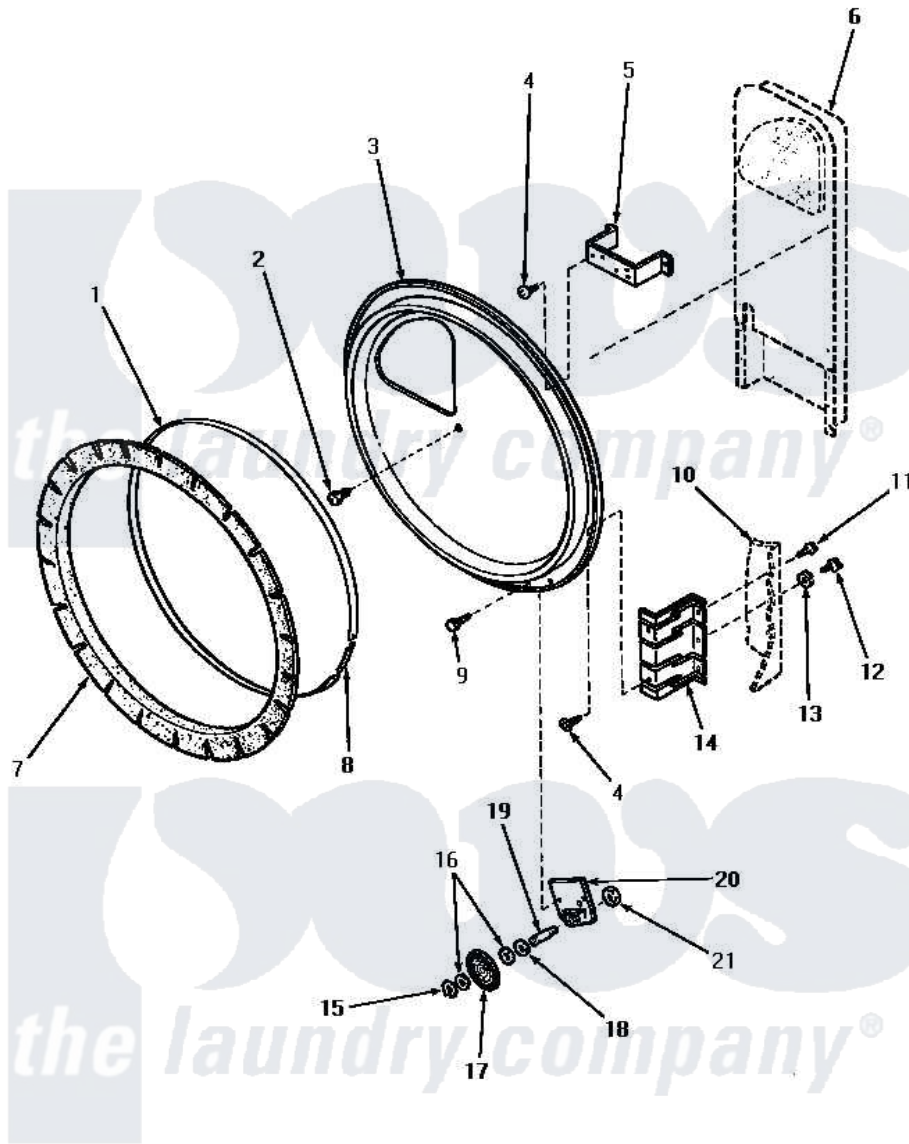

Amana NE6333 10 - REAR BLKHD, FELT SEAL & CYLINDER ROLLER

REAR BULKHEAD, FELT SEAL AND CYLINDER ROLLER

Amana [Residential Amana NE6333 Washer Parts](#) Parts Diagram 10 - REAR BLKHD, FELT SEAL & CYLINDER ROLLER

[Click on the part number to view part](#)

Item	Original Part Number	Replaced By	Status	Part Description
1	Y56090		Not Available	SEAL STRAP
2	Y33561	489464		Screw
3	61135P		Not Available	ASSY,REAR BULKHEAD
4	56078	M400664		SCrew Tap Trs Cr Rec 1016AB
5	60823P			Bracket, Terminal Block
6	Y00000000		Not Available	SEE NOTE HEAT DUCT
7	56088			Assembly, Seal
8	52310			Spring
9	51780	3390631		Screw, 10-16 X 3/8
10	Y00000000		Not Available	SEE NOTE CABINET
11	33562	27001200		Screw
12	52909			Screw, 10B-16 X 1/2 HeX
13	51474		Not Available	WASHER, 13/64IDX1/2ODX.
14	56055		Not Available	BRACKET,BULKHEAD-REAR
15	23748			Ring, Retaining

16	52549		Washer, 501 ID X3/4 Odx
17	56457	62649P	Roller- CY
18	23886		Not Available WASHER,.578IDX1.25ODX1
19	56461		Shaft
20	56042		Not Available BRACKET,CYLINDER ROLLER
21	56156	358160	Nut