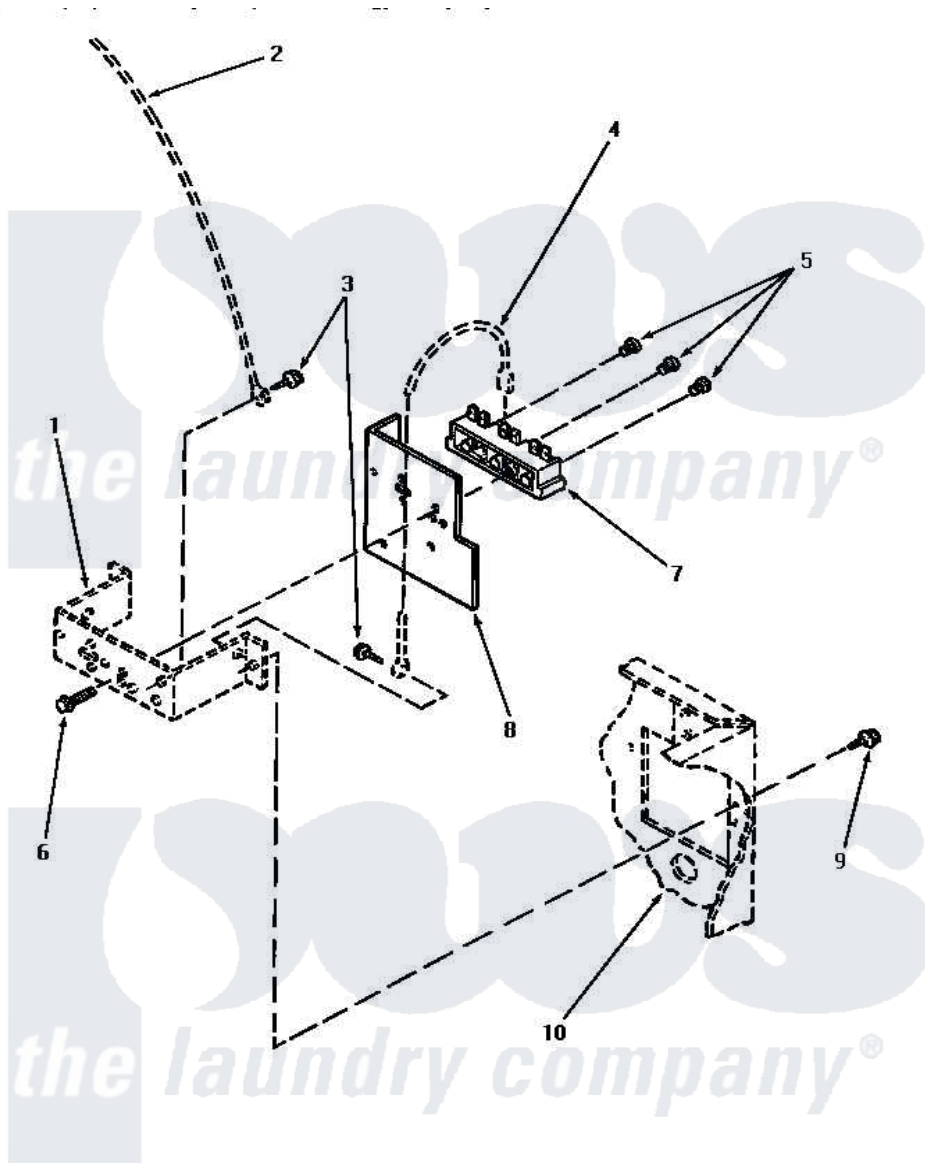

Amana NE6333 11 - TERMINAL BLOCK (STARTIN SN S6271976XG)

TERMINAL BLOCK (Electric Models starting Serial No. S6271976XG)

Amana [Residential Amana NE6333 Washer Parts](#) Parts Diagram 11 - TERMINAL BLOCK (STARTIN SN S6271976XG)

[Click on the part number to view part](#)

Item	Original Part Number	Replaced By	Status	Part Description
1	Y00000000		Not Available	SEE NOTE TERMINAL BLOCK BRACKET
2	Y00000000		Not Available	SEE NOTE GROUND WIRE, GREEN
3	20530			Screw, 10-24 x 3/8 Hex
4	Y00000000		Not Available	SEE NOTE GROUND WIRE, GREEN -- (SEE NOTE)
5	Y61199	3400094		Screw, 10-32 X 3/8
6	Y61200	501285		Screw, No.12 X 9/16-Pla
7	61923P	61923		Block, Terminal
8	56087			Shield, Terminal Block
9	33562	27001200		Screw
10	Y00000000		Not Available	SEE NOTE CABINET