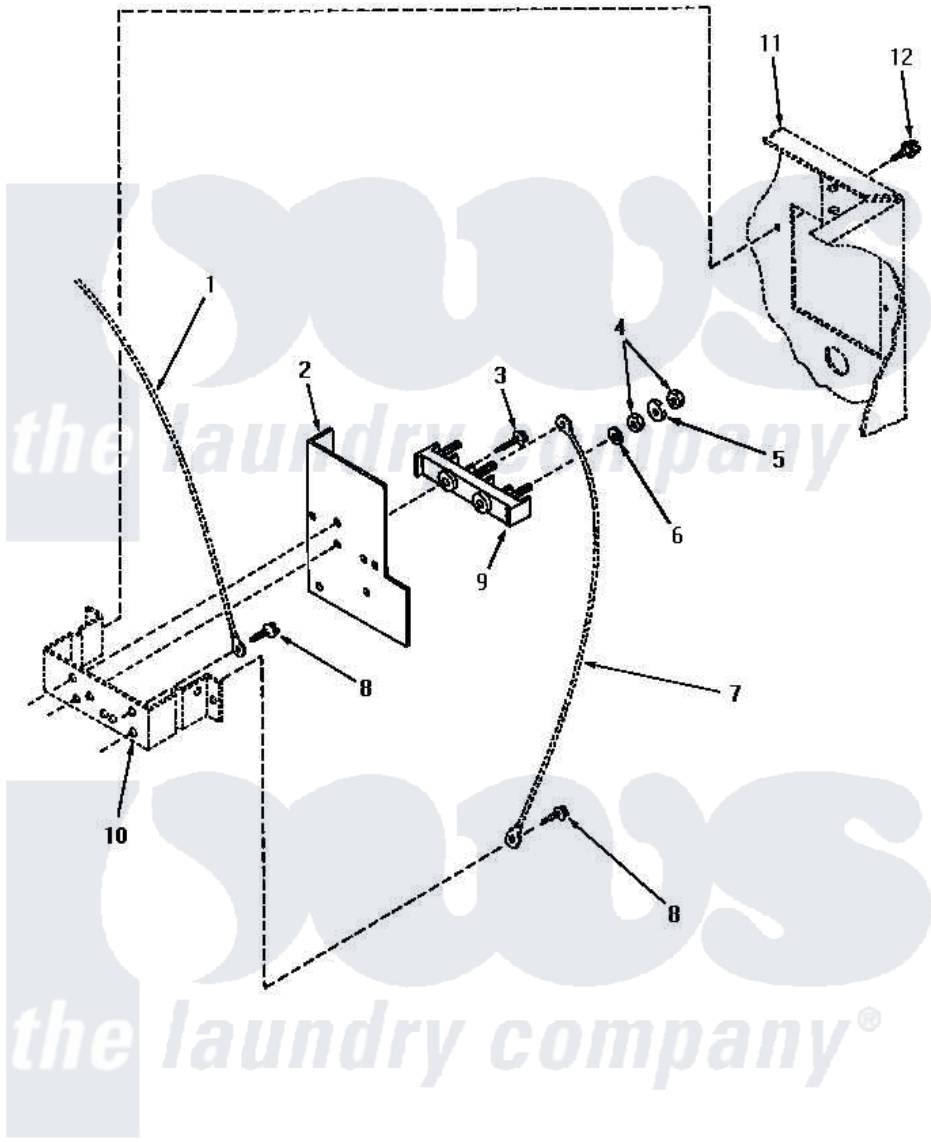

Amana NE6333 12 - TERMINAL BLOCK (THRU SN S6271975XG)

TERMINAL BLOCK (Electric Models through Serial No. S6271975XG)

Amana [Residential Amana NE6333 Washer Parts](#) Parts Diagram 12 - TERMINAL BLOCK (THRU SN S6271975XG)
 Click on the part number to view part

Item	Original Part Number	Replaced By	Status	Part Description
1	Y00000000		Not Available	SEE NOTE GROUND WIRE, GREEN
2	56087			Shield, Terminal Block
3	Q6535		Not Available	SCREW, 10B-16 X 3/4 ROU
4	Q6163		Not Available	NUT
5	51474		Not Available	WASHER, 13/64IDX1/2ODX.
6	56552		Not Available	LOCKWASHER
7	Y00000000		Not Available	SEE NOTE GROUND WIRE, GREEN -- (SEE NOTE)
8	20530			Screw, 10-24 x 3/8 Hex
9	58555		Not Available	TERMINAL BLOCK
10	Y00000000		Not Available	SEE NOTE TERMINAL BLOCK BRACKET
11	Y00000000		Not Available	SEE NOTE CABINET
12	33562	27001200		Screw