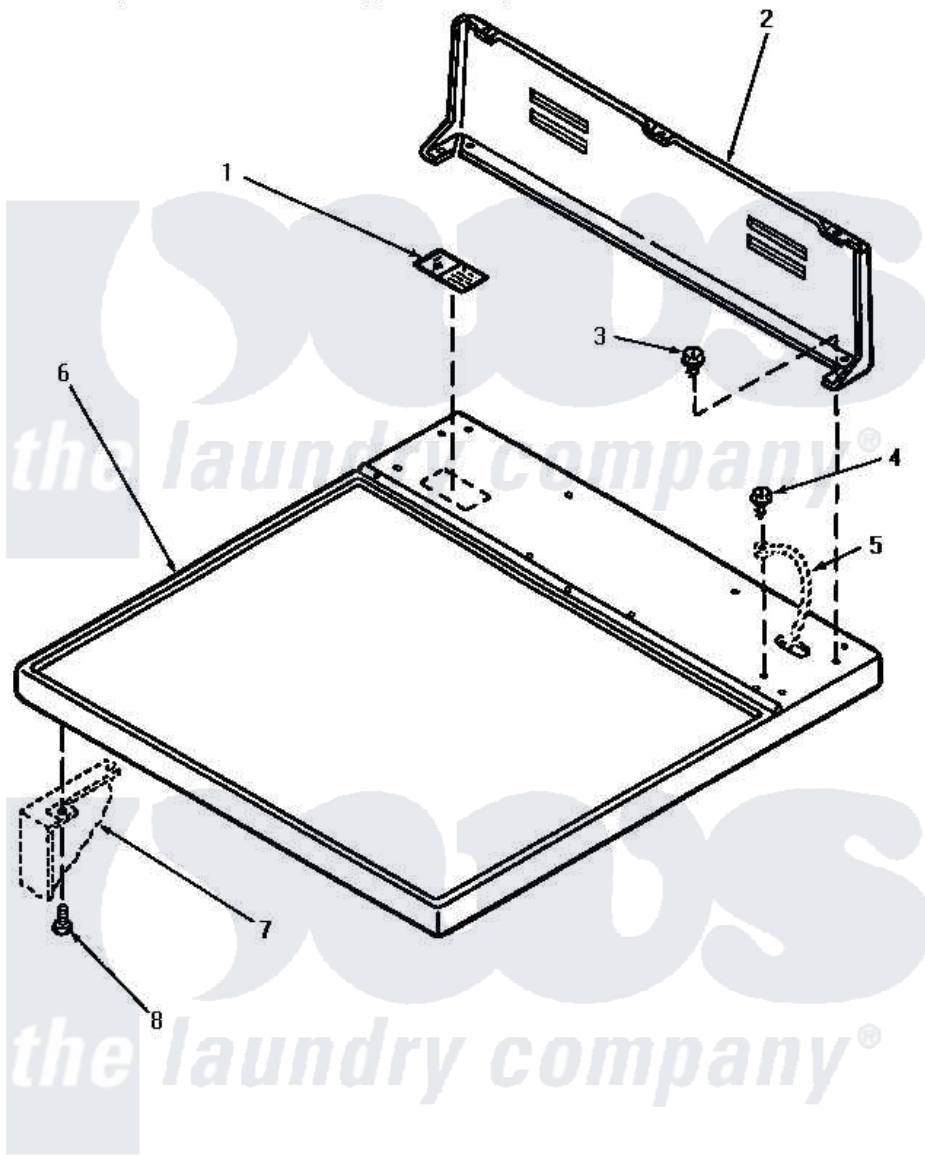

Amana NE6513 01 - CABINET TOP & CONTROL HOOD REAR PANEL

CABINET TOP AND CONTROL HOOD REAR PANEL

Amana [Residential Amana NE6513 Washer Parts](#) Parts Diagram 01 - CABINET TOP & CONTROL HOOD REAR PANEL
 Click on the part number to view part

Item	Original Part Number	Replaced By	Status	Part Description
1	24903		Not Available	STICKER,DISCONNECT POW
2	59970		Not Available	CONTROL HOOD, REAR PANEL
3	23962	W10116760		Screw
4	20530			Screw, 10-24 x 3/8 Hex
5	Y00000000		Not Available	SEE NOTE GROUND WIRE, GREEN
6	60815H		Not Available	ASSY, TOP PANEL-DOMESTI
"	60815L		Not Available	CABINET TOP, ALMOND
"	60815W		Not Available	ASSY, TOP & CARTON
7	Y00000000		Not Available	SEE NOTE CABINET
8	33562	27001200		Screw