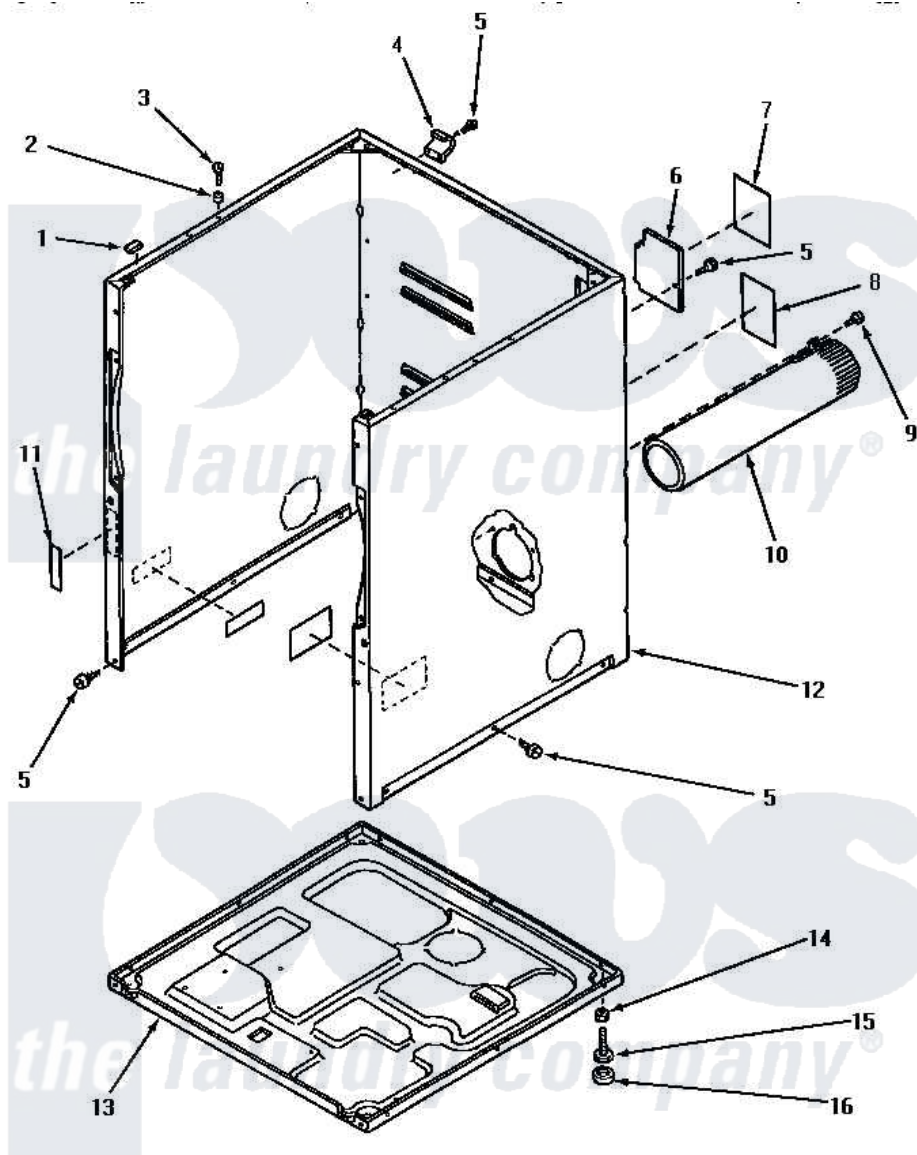

# Amana NE6513 02 - CABINET, EXHAUST DUCT & BASE

## CABINET, EXHAUST DUCT AND BASE

Amana [Residential Amana NE6513 Washer Parts](#) Parts Diagram 02 - CABINET, EXHAUST DUCT & BASE

[Click on the part number to view part](#)

Item	Original Part Number	Replaced By	Status	Part Description
1	<a href="#">Y56128</a>			Pad, Bumper
2	56079	<a href="#">505187</a>		Locator, Panel
3	32671	<a href="#">Y014874</a>		Screw, Idler Arm And Sleeve
4	60826		Not Available	HINGE, TOP
5	33562	<a href="#">27001200</a>		Screw
6	<a href="#">60821</a>			Access Cover
7	61206		Not Available	STICKER, NOTICE INSTALL
8	58866		Not Available	STICKER, WARNING-GROUND
9	Y33561	<a href="#">489464</a>		Screw
10	56118		Not Available	ASSY, EXHAUST DUCT
11	24903		Not Available	STICKER, DISCONNECT POW
12	60813PH		Not Available	CABINET, HARVEST GOLD
"	60813PW		Not Available	CABINET, WHITE
"	60813PL		Not Available	CABINET, ALMOND
13	<a href="#">60811</a>			Assembly, Base-Complete

14	20274	<a href="#">62739</a>	Nut, Lock
15	Y52696	<a href="#">Y305086</a>	Adjustable Leg And Nut
16	70282	<a href="#">Y314137</a>	Foot, Rubber