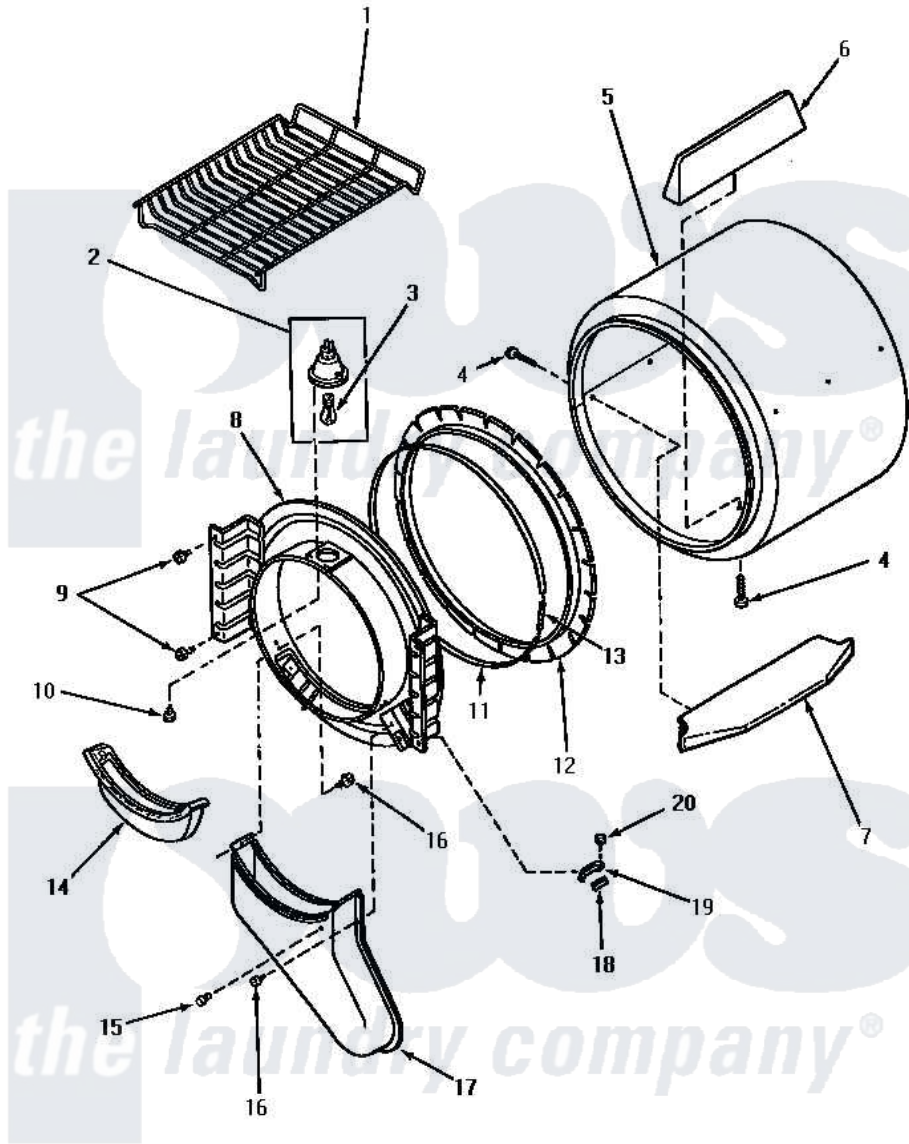

Amana NE6513 03 - FR BLKHD, AIR DUCT, FELT SEAL & CYLINDER

FRONT BULKHEAD, AIR DUCT, FELT SEAL AND CYLINDER

Amana Residential Amana NE6513 Washer Parts Parts Diagram 03 - FR BLKHD, AIR DUCT, FELT SEAL & CYLINDER

[Click on the part number to view part](#)

Item	Original Part Number	Replaced By	Status	Part Description
1	58846		Not Available	RACK, DRYING
2	60953P		Not Available	CYLINDER LIGHT ASSEMBLY
3	Y54608	31001575		Bulb, Cylinder Light
"	Y60954	67001316		Bulb, Light
4	56131		Not Available	SCREW, 10BT X 1 TAPPING
5	61073P		Not Available	ASSY, CYLINDER-WHITE
"	60645P		Not Available	ASSY, CYLINDER PACK
6	Y61399		Not Available	BAFFLE, CYLINDER-SHORT-
7	Y61027		Not Available	BAFFLE, CYLINDER-EXTEND
8	62142W		Not Available	ASSY, BULKHEAD-FRONT-SV
9	33562	27001200		Screw
10	31260			Screw, No.8 X 3/8 Ind H
11	Y56090		Not Available	SEAL STRAP
12	56088			Assembly, Seal
13	52130	502496		Adapter, Strain Relief
14	61376P			Filter, Lint-White W/Inst.

15	56938		Not Available	BUMPER
16	Y33561	489464		Screw
17	60786			Assembly, Air Duct-Front
18	58049			Pad, Thin
19	61448			Glide, Cylinder-Rulon F
20	23962	W10116760		Screw