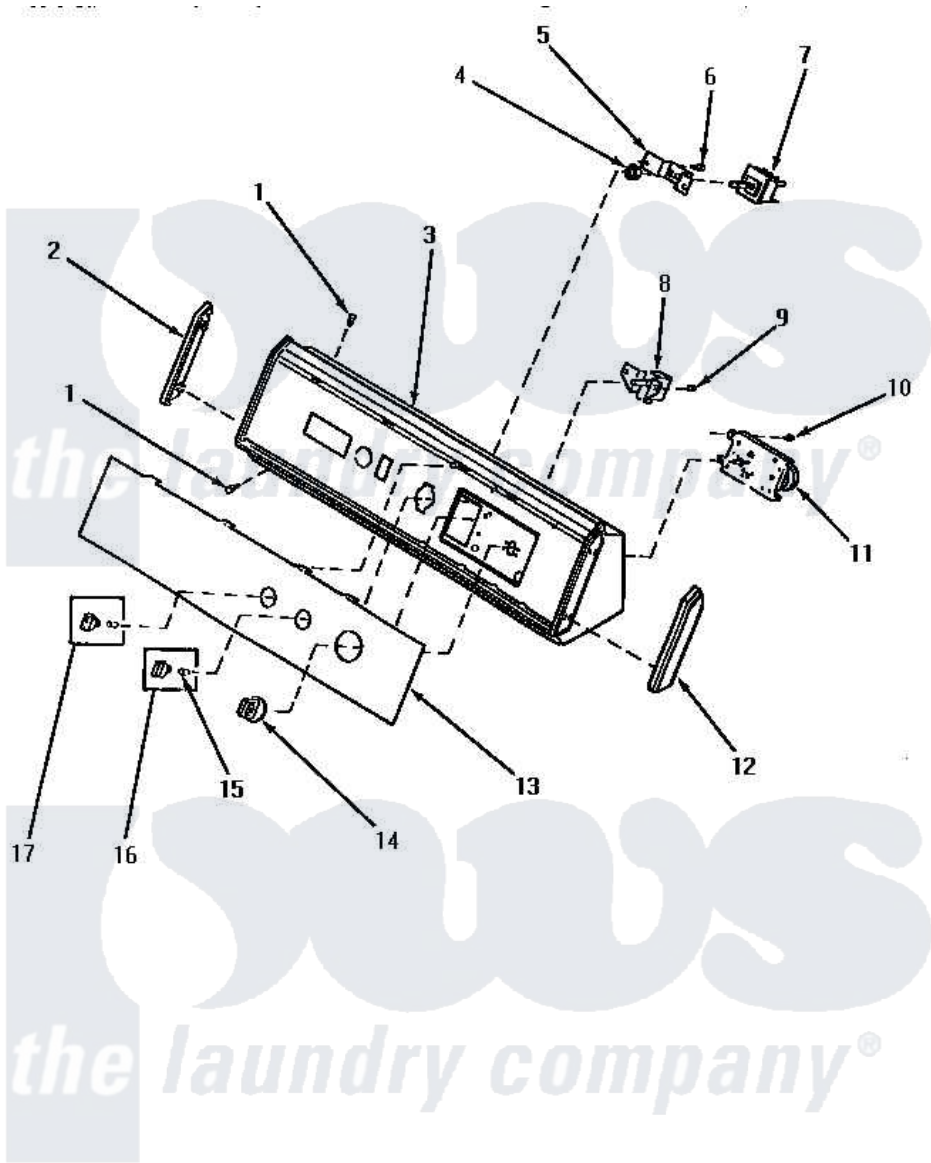

Amana NE6513 04 - GRAPHIC PANEL, CONTROL HOOD & CONTROLS

GRAPHIC PANEL, CONTROL HOOD AND CONTROLS

Amana [Residential Amana NE6513 Washer Parts](#) Parts Diagram 04 - GRAPHIC PANEL, CONTROL HOOD & CONTROLS

[Click on the part number to view part](#)

Item	Original Part Number	Replaced By	Status	Part Description
"	NOTE:		Not Available	IF DRYER IS INSTALLED IN A MANUFACTURED (MOBILE) HOME, OR IF LOCAL CODES DO NOT PERMIT GROUNDING THROUGH THE NEUTRAL, THIS WIRE WILL NOT BE ON THE DRYER. SEE I
1	31752		Not Available	SCREW, No.8ABX3/4 POZIDRI
2	31249		Not Available	CAP, END-L.H.-CHROME
3	59955		Not Available	ASSY, HOOD & MOUNTING P
4	57584		Not Available	NUT
5	59704			Bracket, Switch Mount
6	23962	W10116760		Screw
7	58813	58813P		Switch W/Instructions
"	Y61511		Not Available	SWITCH, FABRIC SELECTOR
8	59447	500823		Signal, Rotary
9	31260			Screw, No.8 X 3/8 Ind H

10	Y59616	90767	Screw, 8A X 3/8 HeX Washer Head Tapping
11	59421	502967P	Timer 5 Cycle Package
12	31248		Cap, End-RH-Chrome
13	60729	Not Available	PANEL, GRAPHIC
14	59791		Assembly, Timer Knob And Skir
15	10519	Not Available	RETAINER
16	31286	Not Available	ASSY, KNOB-ROTARY-BLK/O
17	60758	Not Available	CONTROL KNOB ASSEMBLY