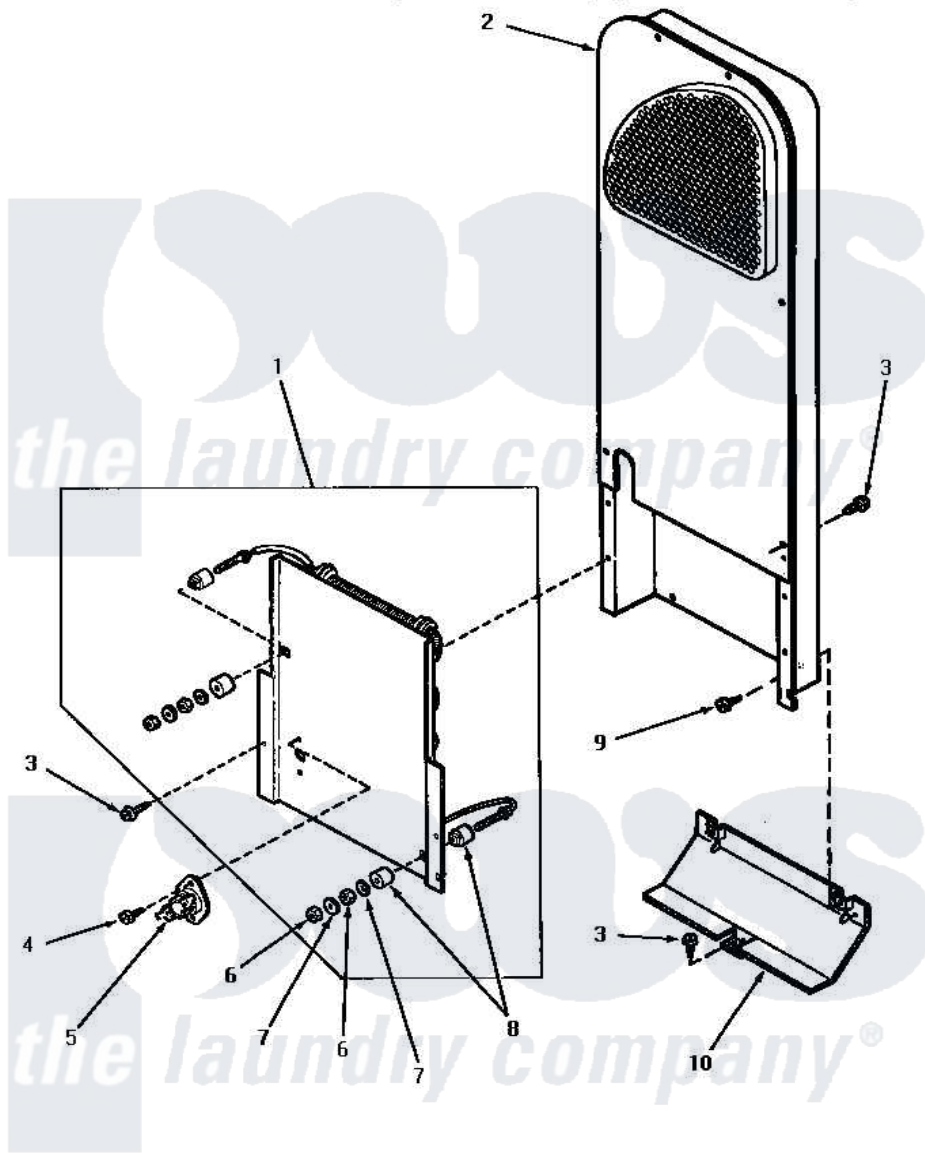

Amana NE6513 06 - HEATER BOX (THRU SN S6271975XG)

**HEATER BOX
(Electric Models through Serial No. S6271975XG)**

Amana [Residential Amana NE6513 Washer Parts](#) Parts Diagram 06 - HEATER BOX (THRU SN S6271975XG)
 Click on the part number to view part

Item	Original Part Number	Replaced By	Status	Part Description
1	61928			Heater Assembly 208V
"	61927			Heater Assembly
2	61161P	503605		Assembly, Heater Duct
3	33562	27001200		Screw
4	23222	3177991		Screw
5	56082			Thermostat, Limit
6	Q6163		Not Available	NUT
7	56552		Not Available	LOCKWASHER
8	57408			Insulator
9	51780	3390631		Screw, 10-16 X 3/8
10	60952		Not Available	SHIELD,HEAT DUCT