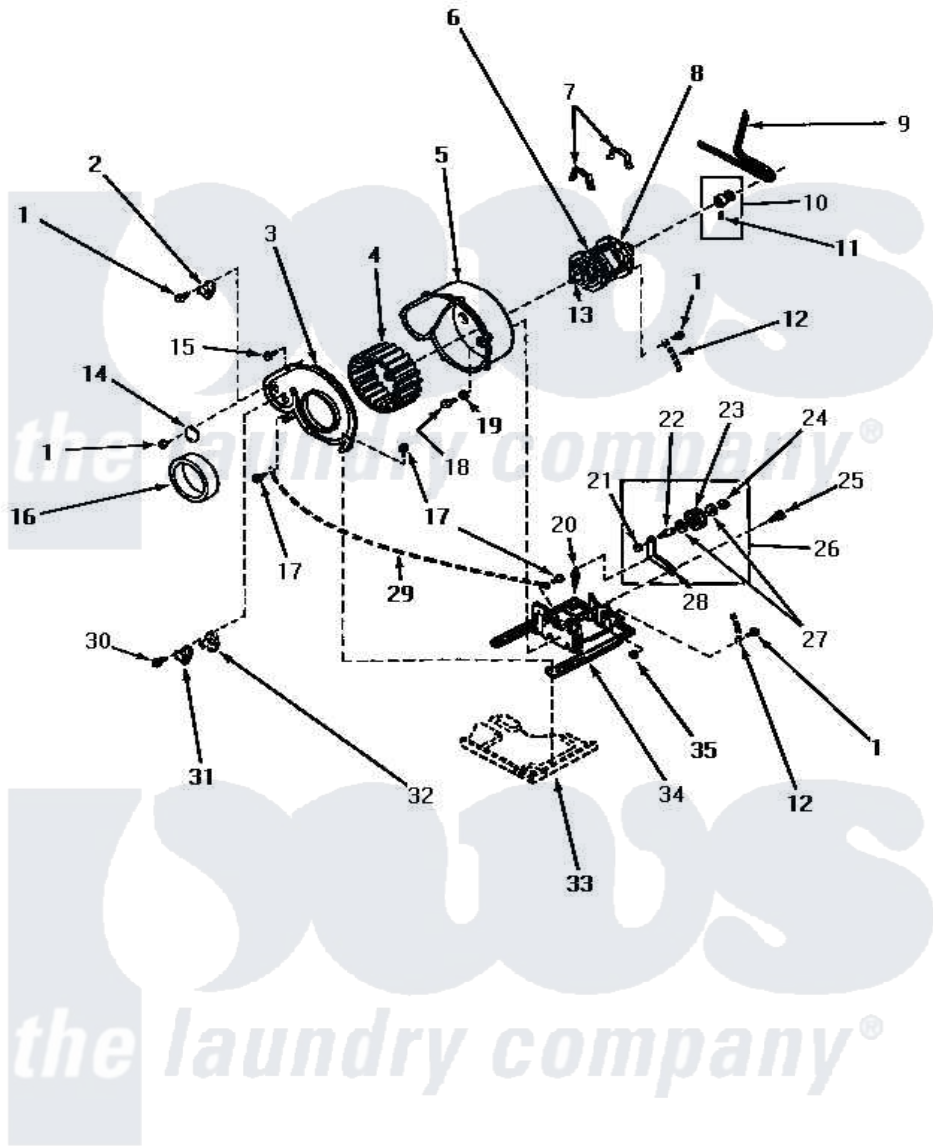

Amana NE6513 08 - MOTOR, EXHAUST FAN & BELT

MOTOR, EXHAUST FAN AND BELT

Amana [Residential Amana NE6513 Washer Parts](#) Parts Diagram 08 - MOTOR, EXHAUST FAN & BELT

[Click on the part number to view part](#)

Item	Original Part Number	Replaced By	Status	Part Description
1	23222	3177991		Screw
2	56410			Thermostat
3	60938P		Not Available	COVER,BLOWER HOUSING
4	56000	510139P		Assembly Blower Fan Package
5	56020			Housing, Blower
6	Y58044	915P3		Motor-Drve
7	Y58047	660658		Clamp, Motor Mounting 343481 685441
8	53226		Not Available	SWITCH,MOTOR
"	59895		Not Available	MOTOR SWITCH, INTERNAL MOUNTED
"	53249		Not Available	SWITCH
9	59174	40111201		Belt, Cylinder
10	59173		Not Available	MOTOR PULLEY ASSEMBLY
11	52906		Not Available	SETSCREW
12	Y00000000		Not Available	SEE NOTE GROUND WIRE, GREEN

13	27604P		Never-Seeze 1 Oz Tube
14	61203	Not Available	COVER PLATE
15	23962	W10116760	Screw
16	56065	Not Available	SEAL
17	51780	3390631	Screw, 10-16 X 3/8
18	33562	27001200	Screw
19	20492	M0270504	Washer
20	56076		Spring, Idler
21	56156	358160	Nut
22	56461		Shaft
23	Y54414		Assembly, Wheel And Bearing
24	23748		Ring, Retaining
25	56587	Not Available	SCREW, 1/4-20 HEX HD SH
26	Y56170	56170P	Assembly- Idle
27	52549		Washer, 501 ID X3/4 Odx
28	56057	Not Available	LEVER, IDLER
29	Y00000000	Not Available	SEE NOTE GROUND WIRE, GREEN -- (THROUGH SERIAL NO. S6181365XA)
30	23222	3177991	Screw
"	52150	489464	Screw
31	56471	Not Available	THERMOSTAT
"	Y61372		Thermostat
32	61401	61623	Thermostat, Heater-BR
33	Y00000000	Not Available	SEE NOTE BASE
34	Y60816	503613	Mount, Motor
35	52566	27001225	Nut, Jam Mid Lock 1/4-20