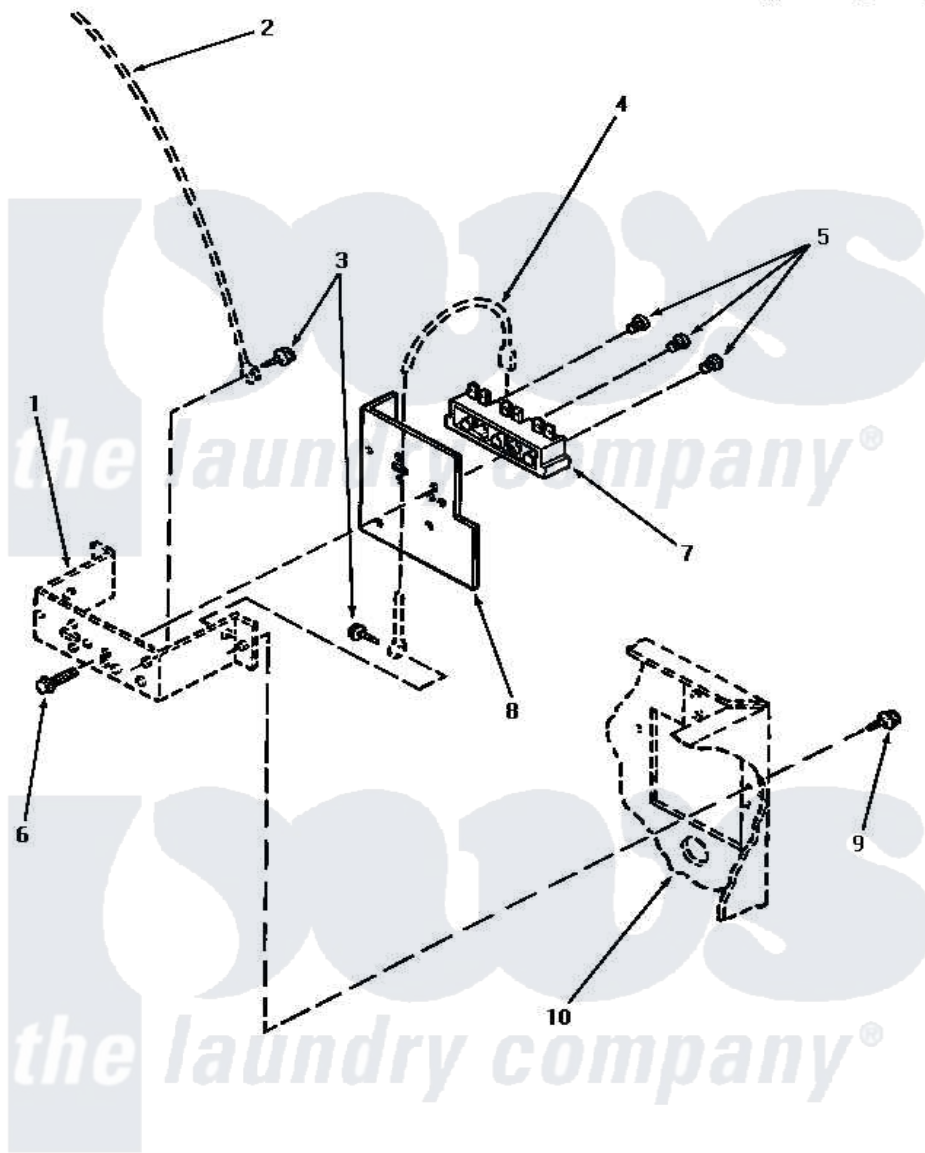

Amana NE6513 11 - TERMINAL BLOCK (STARTING SN S6271976XG)

TERMINAL BLOCK (Electric Models starting Serial No. S6271976XG)

Amana [Residential Amana NE6513 Washer Parts](#) Parts Diagram 11 - TERMINAL BLOCK (STARTING SN S6271976XG)
 Click on the part number to view part

Item	Original Part Number	Replaced By	Status	Part Description
1	Y00000000		Not Available	SEE NOTE TERMINAL BLOCK BRACKET
2	Y00000000		Not Available	SEE NOTE GROUND WIRE, GREEN
3	20530			Screw, 10-24 x 3/8 Hex
4	Y00000000		Not Available	SEE NOTE GROUND WIRE, GREEN -- (SEE NOTE)
5	Y61199	3400094		Screw, 10-32 X 3/8
6	Y61200	501285		Screw, No.12 X 9/16-Pla
7	61923P	61923		Block, Terminal
8	56087			Shield, Terminal Block
9	33562	27001200		Screw
10	Y00000000		Not Available	SEE NOTE CABINET