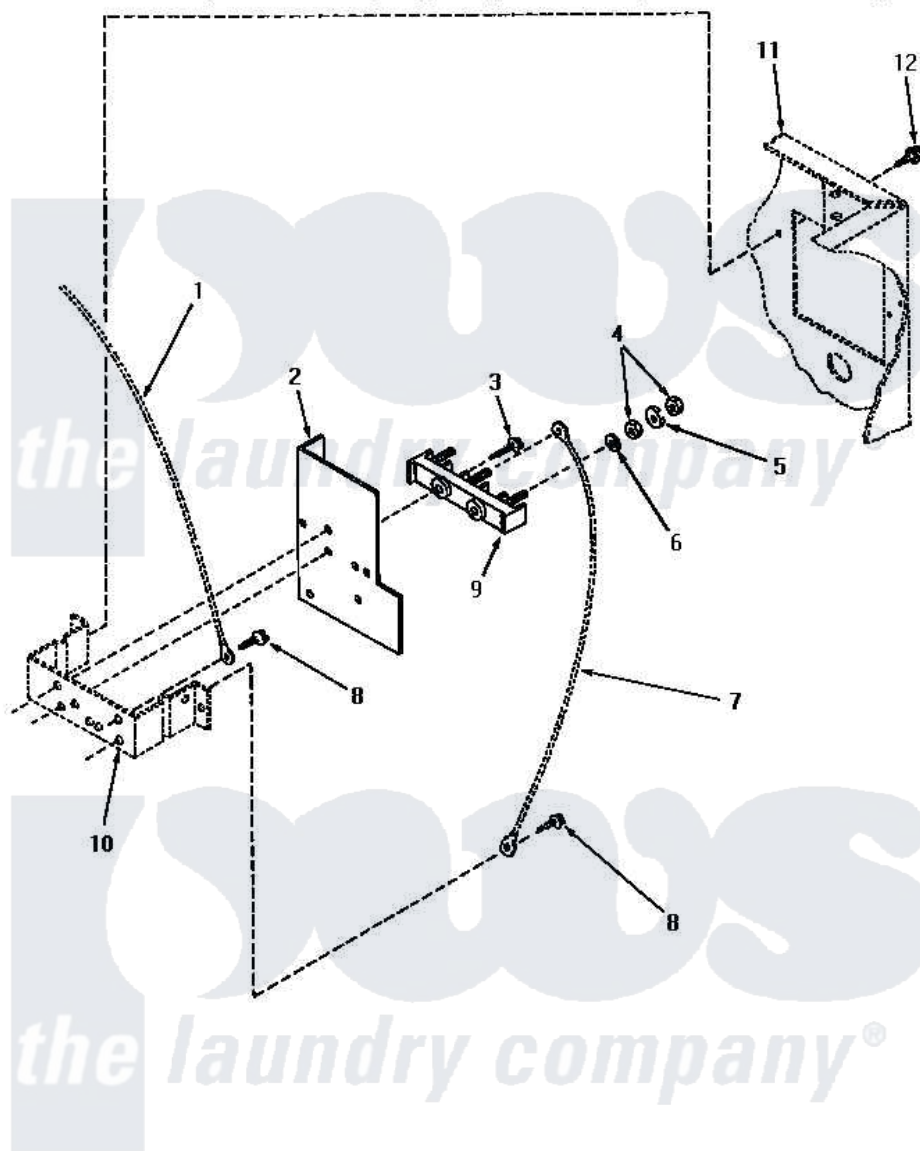

Amana NE6513 12 - TERMINAL BLOCK (THRU SN S6271975XG)

TERMINAL BLOCK (Electric Models through Serial No. S6271975XG)

Amana [Residential Amana NE6513 Washer Parts](#) Parts Diagram 12 - TERMINAL BLOCK (THRU SN S6271975XG)

[Click on the part number to view part](#)

Item	Original Part Number	Replaced By	Status	Part Description
1	Y00000000		Not Available	SEE NOTE GROUND WIRE, GREEN
2	56087			Shield, Terminal Block
3	Q6535		Not Available	SCREW, 10B-16 X 3/4 ROU
4	Q6163		Not Available	NUT
5	51474		Not Available	WASHER, 13/64IDX1/2ODX.
6	56552		Not Available	LOCKWASHER
7	Y00000000		Not Available	SEE NOTE GROUND WIRE, GREEN -- (SEE NOTE)
8	20530			Screw, 10-24 x 3/8 Hex
9	58555		Not Available	TERMINAL BLOCK
10	Y00000000		Not Available	SEE NOTE TERMINAL BLOCK BRACKET
11	Y00000000		Not Available	SEE NOTE CABINET
12	33562	27001200		Screw