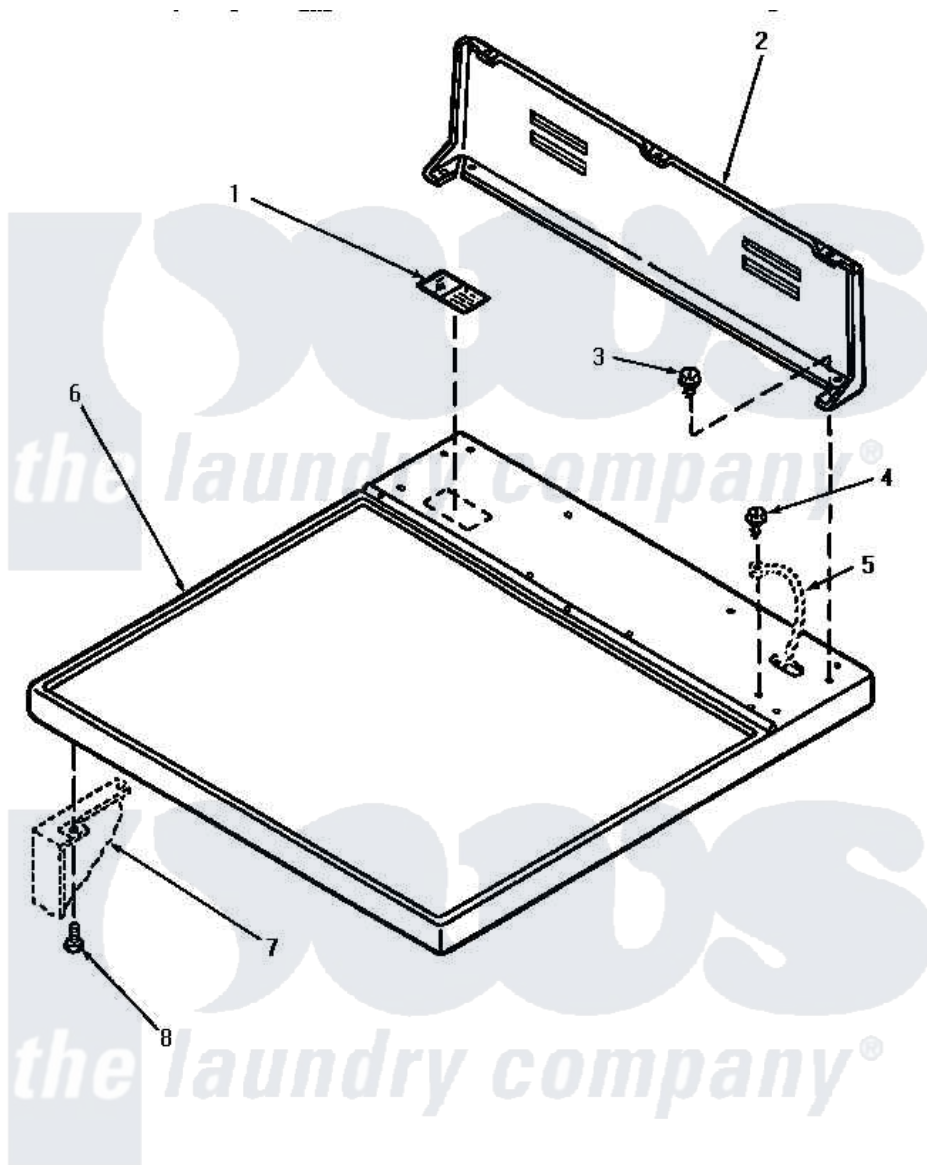

# Amana NE6533 01 - CABINET TOP & CONTROL HOOD REAR PANEL

## CABINET TOP AND CONTROL HOOD REAR PANEL

Amana [Residential Amana NE6533 Washer Parts](#) Parts Diagram 01 - CABINET TOP & CONTROL HOOD REAR PANEL  
 Click on the part number to view part

Item	Original Part Number	Replaced By	Status	Part Description
1	24903		Not Available	STICKER,DISCONNECT POW
2	59970		Not Available	CONTROL HOOD, REAR PANEL
3	23962	<a href="#">W10116760</a>		Screw
4	<a href="#">20530</a>			Screw, 10-24 x 3/8 Hex
5	Y00000000		Not Available	SEE NOTE GROUND WIRE, GREEN
6	60815H		Not Available	ASSY, TOP PANEL-DOMESTI
"	60815L		Not Available	CABINET TOP, ALMOND
"	60815W		Not Available	ASSY, TOP & CARTON
7	Y00000000		Not Available	SEE NOTE CABINET
8	33562	<a href="#">27001200</a>		Screw