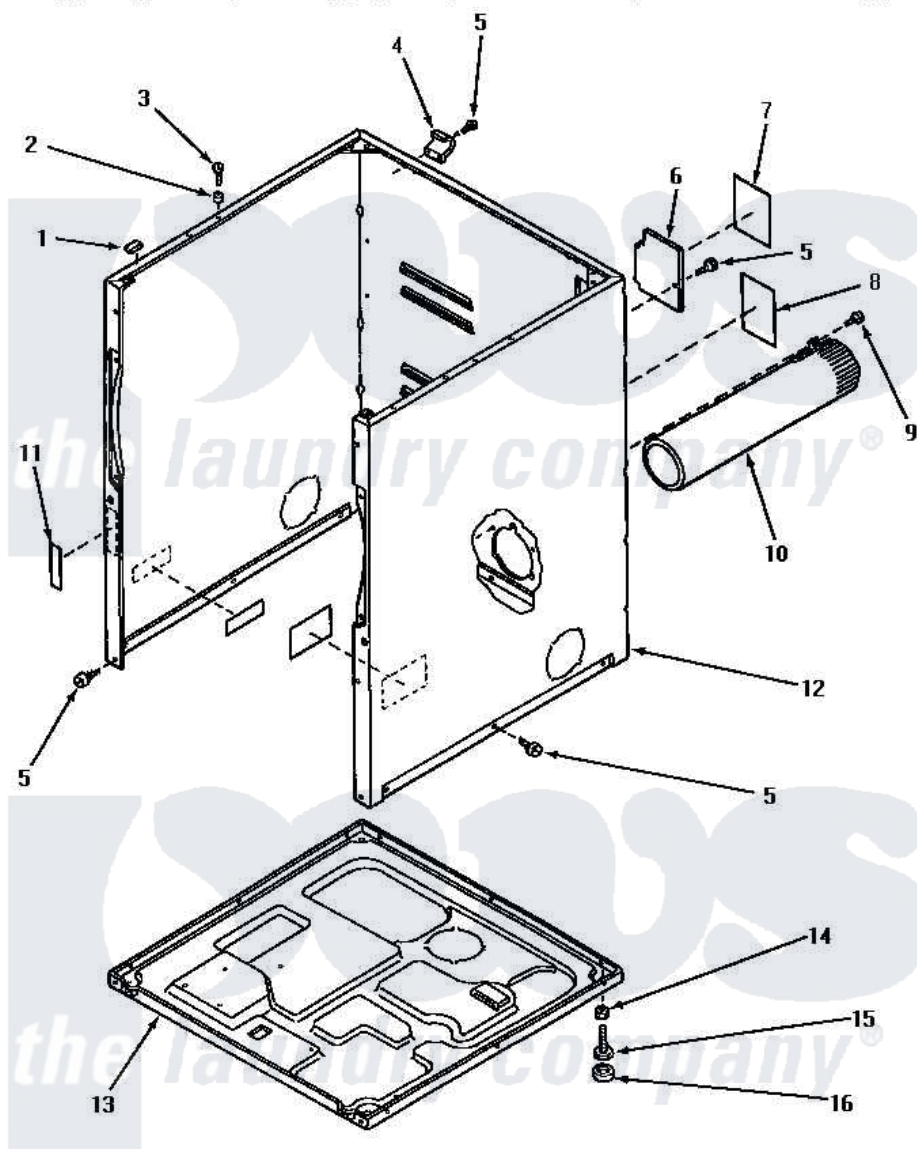

Amana NE6533 02 - CABINET, EXHAUST DUCT & BASE

CABINET, EXHAUST DUCT AND BASE

Amana [Residential Amana NE6533 Washer Parts](#) Parts Diagram 02 - CABINET, EXHAUST DUCT & BASE

[Click on the part number to view part](#)

Item	Original Part Number	Replaced By	Status	Part Description
1	Y56128			Pad, Bumper
2	56079	505187		Locator, Panel
3	32671	Y014874		Screw, Idler Arm And Sleeve
4	60826		Not Available	HINGE, TOP
5	33562	27001200		Screw
6	60821			Access Cover
7	61206		Not Available	STICKER, NOTICE INSTALL
8	58866		Not Available	STICKER, WARNING-GROUND
9	Y33561	489464		Screw
10	56118		Not Available	ASSY, EXHAUST DUCT
11	24903		Not Available	STICKER, DISCONNECT POW
12	60813PH		Not Available	CABINET, HARVEST GOLD
"	60813PW		Not Available	CABINET, WHITE
"	60813PL		Not Available	CABINET, ALMOND
13	60811			Assembly, Base-Complete

14	20274	62739	Nut, Lock
15	Y52696	Y305086	Adjustable Leg And Nut
16	70282	Y314137	Foot, Rubber