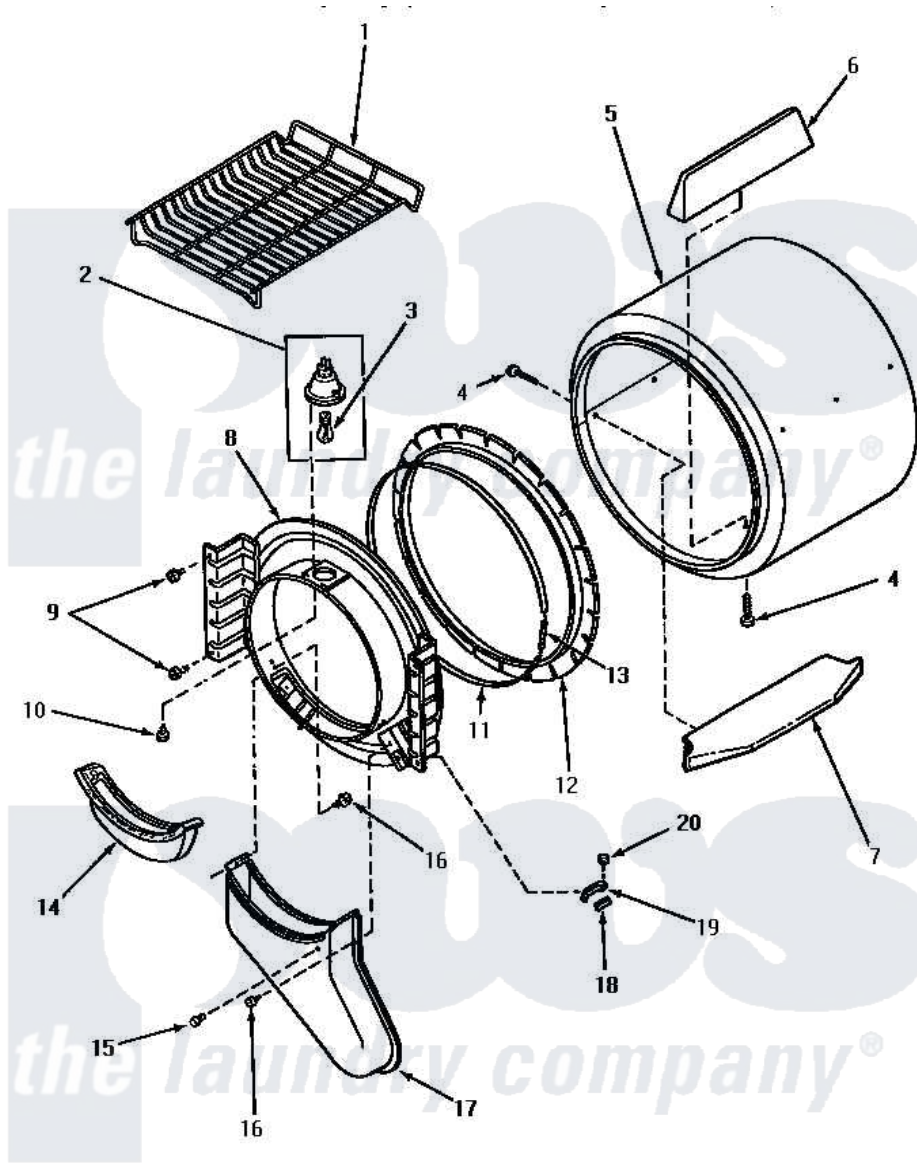

Amana NE6533 03 - FR BLKHD, AIR DUCT, FELT SEAL & CYLINDER

FRONT BULKHEAD, AIR DUCT, FELT SEAL AND CYLINDER

Amana [Residential Amana NE6533 Washer Parts](#) Parts Diagram 03 - FR BLKHD, AIR DUCT, FELT SEAL & CYLINDER

[Click on the part number to view part](#)

Item	Original Part Number	Replaced By	Status	Part Description
1	58846		Not Available	RACK, DRYING
4	56131		Not Available	SCREW, 10BT X 1 TAPPING
5	60645P		Not Available	ASSY, CYLINDER PACK
"	61073P		Not Available	ASSY, CYLINDER-WHITE
6	Y61399		Not Available	BAFFLE, CYLINDER-SHORT-
7	Y61027		Not Available	BAFFLE, CYLINDER-EXTEND
8	60774P		Not Available	ASSY BULK HEAD
9	33562	27001200		Screw
10	31260			Screw, No.8 X 3/8 Ind H
11	Y56090		Not Available	SEAL STRAP
12	56088			Assembly, Seal
13	52130	502496		Adapter, Strain Relief
14	61376P			Filter, Lint-White W/Inst.
15	56938		Not Available	BUMPER
16	Y33561	489464		Screw
17	60786			Assembly, Air Duct-Front

18 [58049](#)

Pad, Thin

19 [61448](#)

Glide, Cylinder-Rulon F

20 23962

[W10116760](#)

Screw