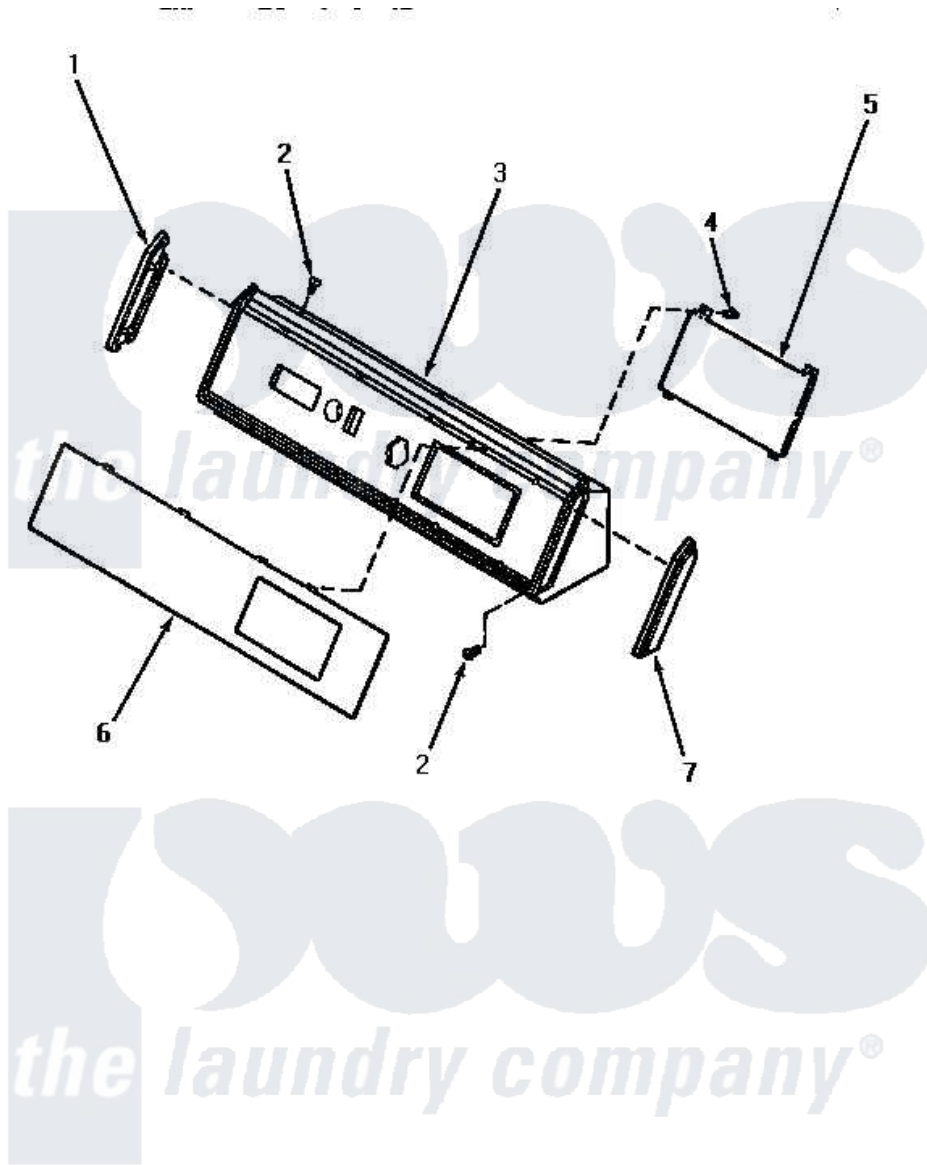

Amana NE6533 04 - GRAPHIC PANEL, CONTROL HOOD & CONTROLS

GRAPHIC PANEL, CONTROL HOOD AND CONTROLS

Amana [Residential Amana NE6533 Washer Parts](#) Parts Diagram 04 - GRAPHIC PANEL, CONTROL HOOD & CONTROLS

[Click on the part number to view part](#)

Item	Original Part Number	Replaced By	Status	Part Description
"	NOTE:		Not Available	IF DRYER IS INSTALLED IN A MANUFACTURED (MOBILE) HOME, OR IF LOCAL CODES DO NOT PERMIT GROUNDING THROUGH THE NEUTRAL, THIS WIRE WILL NOT BE ON THE DRYER. SEE I
1	31249		Not Available	CAP,END-L.H.-CHROME
2	31752		Not Available	SCREW,No.8ABX3/4 POZIDRI
3	59606		Not Available	HOOD,DRYER-BLACK
4	31260			Screw, No.8 X 3/8 Ind H
5	59609			Electrical Control Kit
6	59480		Not Available	PANEL,GRAPHIC
7	31248			Cap, End-RH-Chrome