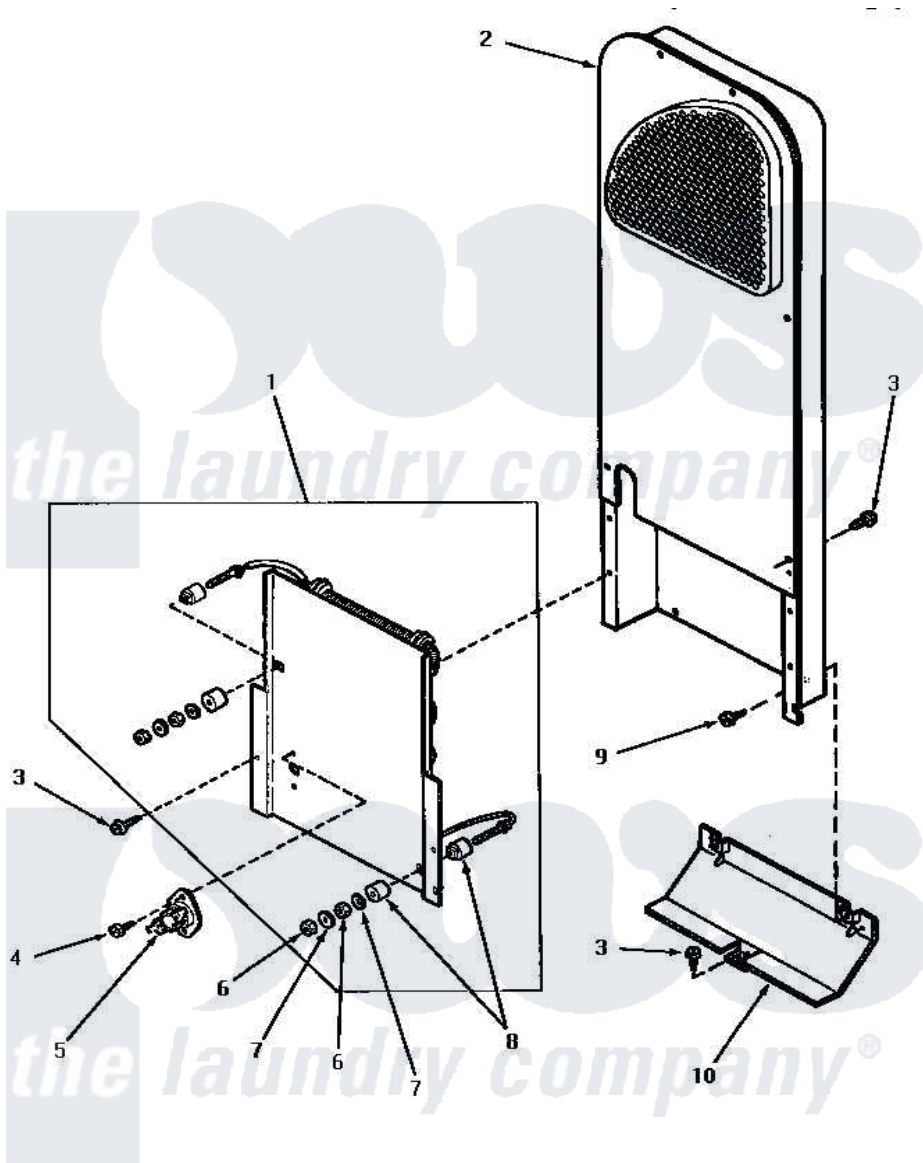

Amana NE6533 05 - HEATER BOX

HEATER BOX (Electric Models through Serial No. S8271975XG)

Amana [Residential Amana NE6533 Washer Parts](#) Parts Diagram 05 - HEATER BOX

[Click on the part number to view part](#)

Item	Original Part Number	Replaced By	Status	Part Description
1	61928			Heater Assembly 208V
"	61927			Heater Assembly
2	61161P	503605		Assembly, Heater Duct
3	33562	27001200		Screw
4	23222	3177991		Screw
5	56082			Thermostat, Limit
6	Q6163		Not Available	NUT
7	56552		Not Available	LOCKWASHER
8	57408			Insulator
9	51780	3390631		Screw, 10-16 X 3/8
10	60952		Not Available	SHIELD,HEAT DUCT