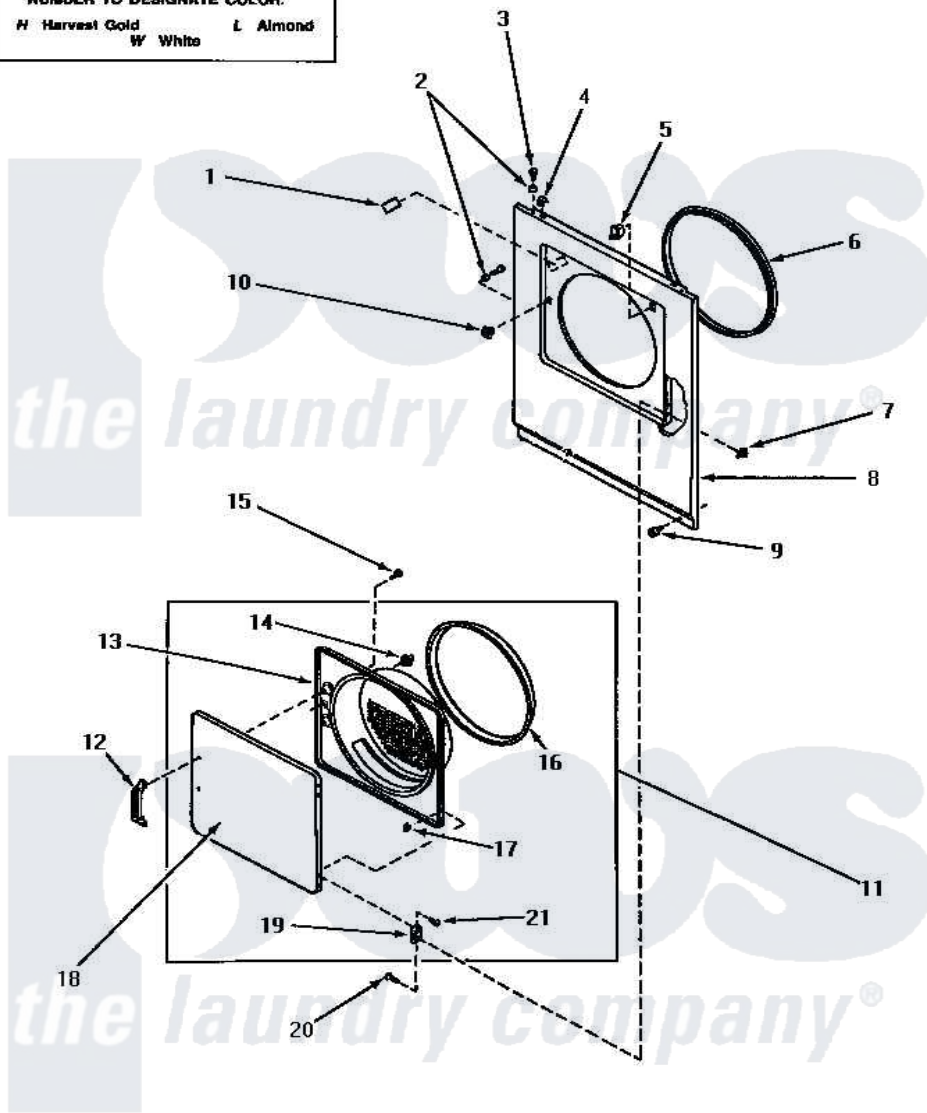

Amana NE6533 07 - LOADING DOOR, FRONT PANELS & ACCESS DOOR

*ADD SUFFIX LETTER TO PART NUMBER TO DESIGNATE COLOR.
 H Harvest Gold L Almond
 W White

LOADING DOOR, FRONT PANELS AND ACCESS DOOR

Amana [Residential Amana NE6533 Washer Parts](#) Parts Diagram 07 - LOADING DOOR, FRONT PANELS & ACCESS DOOR

Click on the part number to view part

Item	Original Part Number	Replaced By	Status	Part Description
1	58854			Repl By 500281
2	56079	505187		Locator, Panel
3	32671	Y014874		Screw, Idler Arm And Sleeve
4	28835	22001650		Fastener, Spring
5	57012	W10169313		Switch-Dor
6	Y61380			Seal, Front Panel
7	51236	488130		Nut
8	62420W		Not Available	FRONT PANEL, WHITE
"	62420L	62420LP		Assembly
"	62420H		Not Available	FRONT PANEL, HARVEST GOLD
9	58637	27001200		Screw
10	54660	LA-1003		Door Catch Kit
11	62151L		Not Available	ASSY,DOOR
"	62151W		Not Available	ASSY,DOOR
"	62151H		Not Available	ASSY,DOOR

12	54068P	61925		Pull Door Commercial Black
13	62152H		Not Available	INNER DOOR PANEL, HARVEST GOLD
"	62152L	62152P		Liner
"	62152W		Not Available	LINER,DOOR
14	54661	LA-1003		Door Catch Kit
15	Y33561	489464		Screw
16	61379	61379P		Door Seal
17	23407			Nut, Speed-8A Tinn C15
18	62153L		Not Available	DOOR
"	62153H			Door
"	62153W		Not Available	PANEL OUTER DOOR
19	56045			Hinge
20	22649			Screw, 8-32 X 13/32 FI
21	52864	500226		Screw, 8b-16 x 5/8 Tap