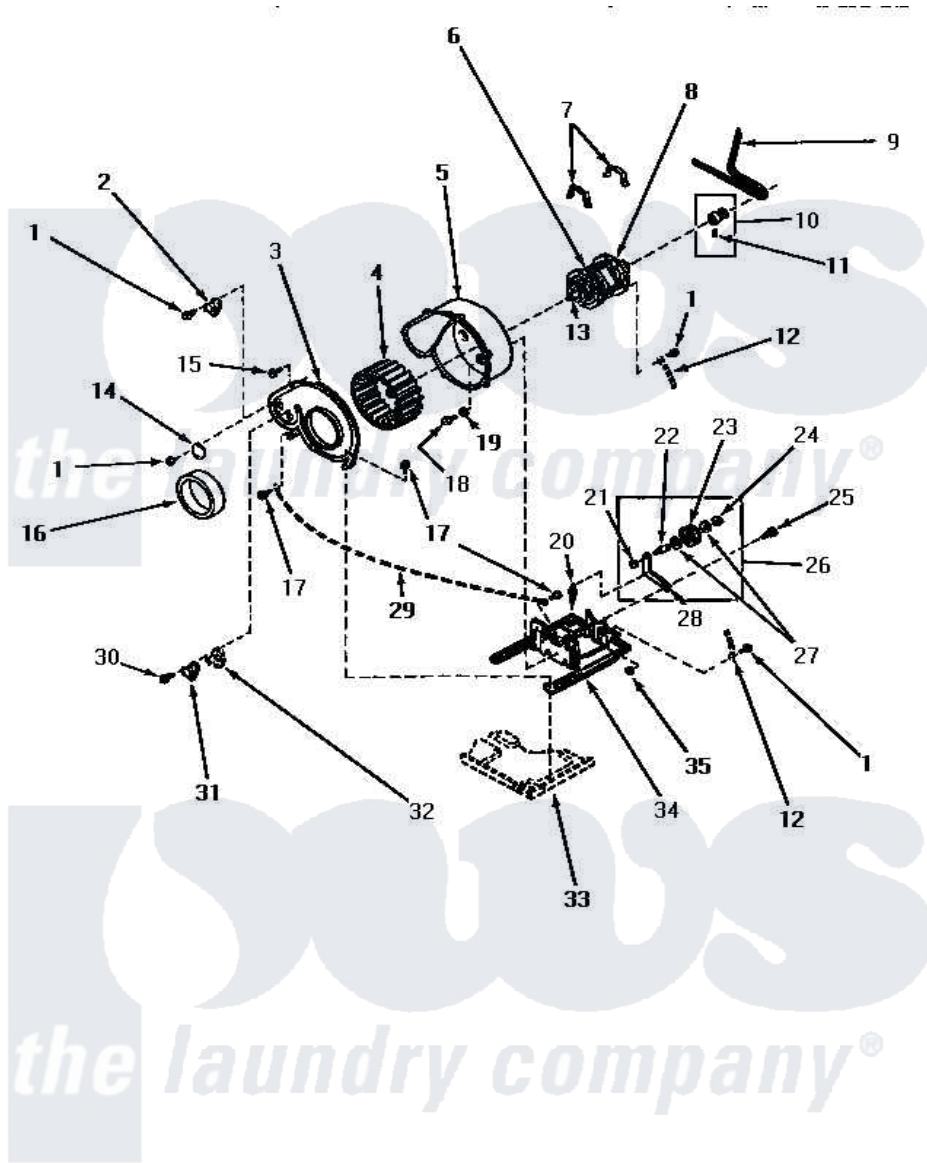

# Amana NE6533 08 - MOTOR, EXHAUST FAN & BELT

## MOTOR, EXHAUST FAN AND BELT

Amana [Residential Amana NE6533 Washer Parts](#) Parts Diagram 08 - MOTOR, EXHAUST FAN & BELT

[Click on the part number to view part](#)

Item	Original Part Number	Replaced By	Status	Part Description
1	23222	<a href="#">3177991</a>		Screw
3	60938P		Not Available	COVER,BLOWER HOUSING
4	56000	<a href="#">510139P</a>		Assembly Blower Fan Package
5	<a href="#">56020</a>			Housing, Blower
6	Y58044	<a href="#">915P3</a>		Motor-Drive
7	Y58047	<a href="#">660658</a>		Clamp, Motor Mounting 343481 685441
8	59895		Not Available	MOTOR SWITCH, INTERNAL MOUNTED
"	53226		Not Available	SWITCH,MOTOR
"	53249		Not Available	SWITCH
9	59174	<a href="#">40111201</a>		Belt, Cylinder
10	59173		Not Available	MOTOR PULLEY ASSEMBLY
11	52906		Not Available	SETSCREW
12	Y00000000		Not Available	SEE NOTE GROUND WIRE, GREEN
13	<a href="#">27604P</a>			Never-Seeze 1 Oz Tube

14	61203		Not Available	COVER PLATE
15	23962	<a href="#">W10116760</a>		Screw
16	56065		Not Available	SEAL
17	51780	<a href="#">3390631</a>		Screw, 10-16 X 3/8
18	33562	<a href="#">27001200</a>		Screw
19	20492	<a href="#">M0270504</a>		Washer
20	<a href="#">56076</a>			Spring, Idler
21	56156	<a href="#">358160</a>		Nut
22	<a href="#">56461</a>			Shaft
23	<a href="#">Y54414</a>			Assembly, Wheel And Bearing
24	<a href="#">23748</a>			Ring, Retaining
25	56587		Not Available	SCREW, 1/4-20 HEX HD SH
26	Y56170	<a href="#">56170P</a>		Assembly- Idle
27	<a href="#">52549</a>			Washer, 501 ID X3/4 Odx
28	56057		Not Available	LEVER, IDLER
29	Y00000000		Not Available	SEE NOTE GROUND WIRE, GREEN -- (THROUGH SERIAL NO. S6181365XA)
30	23222	<a href="#">3177991</a>		Screw
31	<a href="#">59500</a>			Assembly, Thermistor
33	Y00000000		Not Available	SEE NOTE BASE
34	Y60816	<a href="#">503613</a>		Mount, Motor
35	52566	<a href="#">27001225</a>		Nut, Jam Mid Lock 1/4-20