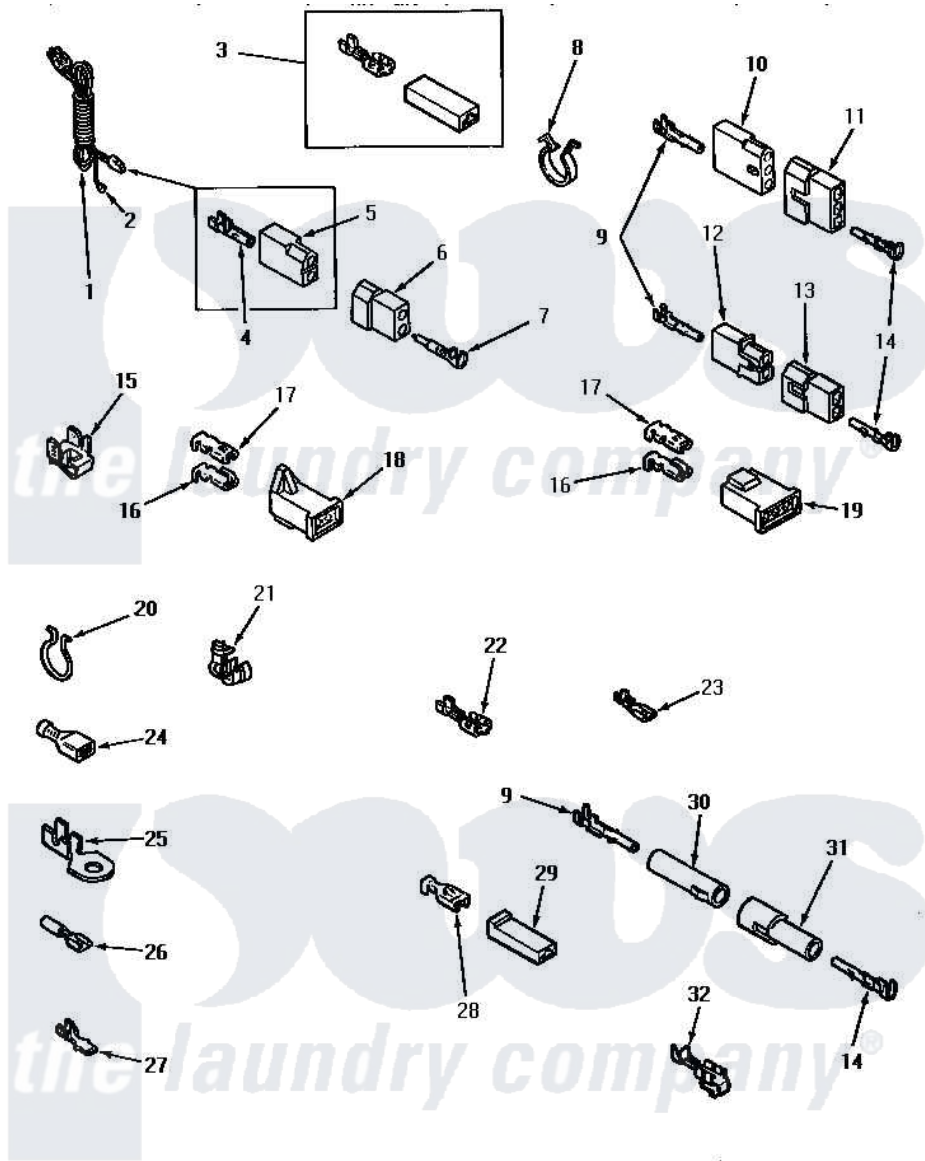

Amana NE6533 09 - POWER CORD & TERMINALS

POWER CORD AND TERMINALS

Amana [Residential Amana NE6533 Washer Parts](#) Parts Diagram 09 - POWER CORD & TERMINALS
 Click on the part number to view part

Item	Original Part Number	Replaced By	Status	Part Description
1	Y56222	27001142		Cord, Power
2	Y00000000		Not Available	SEE NOTE GROUND WIRE, GREEN
3	Y00237			Terminal-Female 1/4 ((1) 12 GAUGE Wire Or(2) 18 GA
4	00130			Terminal, Pin-1/8 Femal
5	56265			Receptacle, 2 Circuit
6	56266			Plug
7	Y00127			Terminal, Pin-1/8 Male
8	61510	504034		Clip, Wire
9	Y00117	5011-XX		093 Female Socket
10	23039	697780		Receptacle,
11	23040			Plug-3 Circuit
12	56451			Receptacle, 2 Circuit
13	56448			Terminal Block Plug
14	Y00116			Terminal, Pin-Male
15	Y00161	B5733302		Clip, Ground

16	Y00190		Connector-Receptacle
17	Y00189		Terminal, Spade
18	58799		Connector-2 Circuit
19	58800	Not Available	CONNECTOR-3 CIRCUIT (3 CIRCUIT CONNECTOR)
20	51291		Clip, Wire
21	21903	211881	Grommet, Cord Part Not Used- Gas Models Only
22	Y00121	Not Available	SPADE TERMINAL(12 GAUGE) (1/4 INCH-(2) 18 GAUGE WIRES O
"	Y00119	Not Available	SPADE TERMINAL(18 GAUGE) (1/4 INCH-(1) 18 GAUGE WIRE)
"	Y00222	Not Available	TERMINAL,FEMALE-1/4 SP
23	Y00124		Spade Terminal (18 Gauge) (3/16 Inch-(1) 18 Gauge Wire-
"	Y00209		Spade Terminal (18 Gauge) (3/16 Inch-(2) 18 Gauge Wires-
"	00156	00156SRE	65br30/Fl
24	Y00163	285432	Terminal
"	Y00165		Insulated Spade Terminal
25	00110		No.10 18 Gauge Wire
"	Y00111		Ring Terminal No.10 No.10 18 Gauge Wires Or
26	Y00215		Barrel Insulated Spade
"	Y00214	Not Available	BARREL INSULATED SPADE(18 GAUG (1/4 INCH-18 GAUGE WIRE)
27	Y00138		Male Tab Terminal 18 Gauge Wire)
"	Y00139	Y00138	Male Tab Terminal 18 Gauge Wire)
28	Y00115		Lock In Spade Terminal (18 Gaug (1/4 Inch-(1) 18 Gauge Wire)
"	00122	Not Available	(1/4 INCH-(2) 18 GAUGE WIRES O
29	90789		Connector
30	26301		Receptacle, Molex
31	26302	Not Available	PLUG,1 CIRCUIT
32	Y00114		Spade Terminal