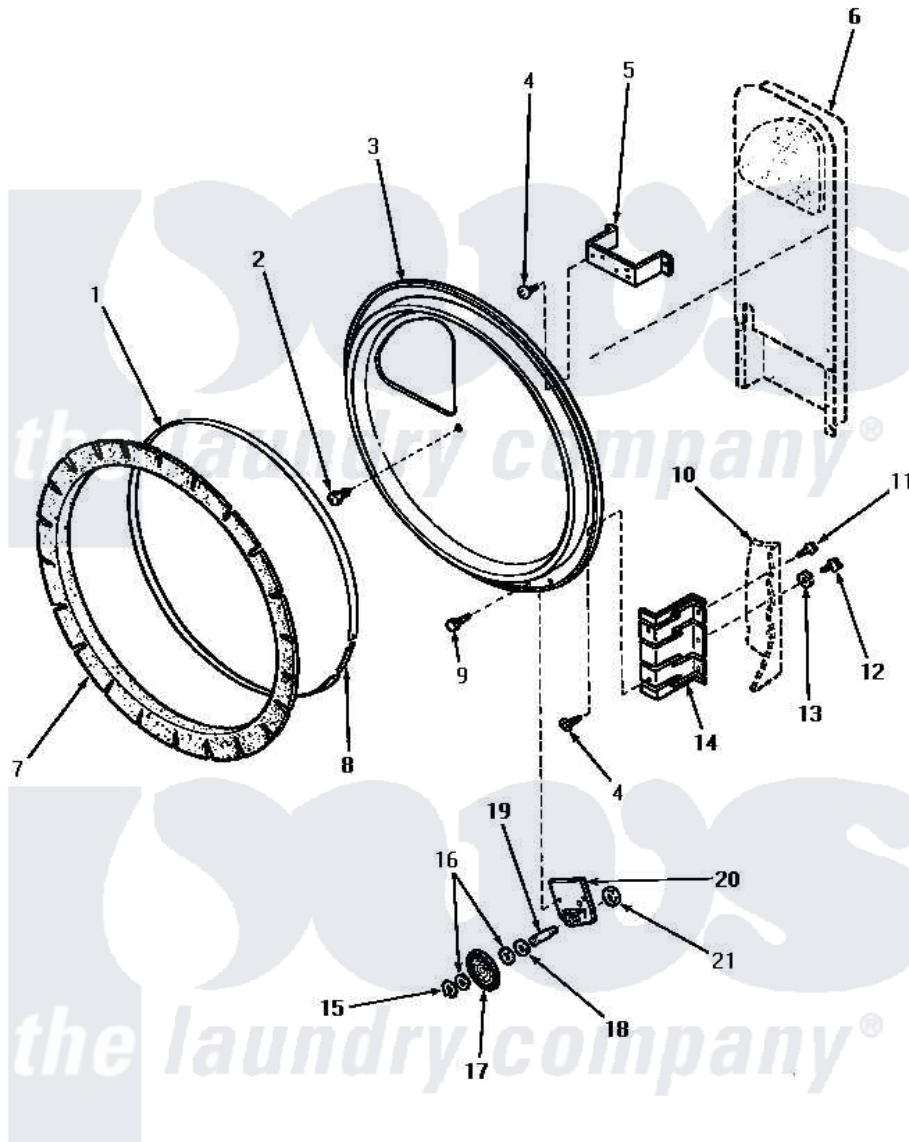

# Amana NE6533 10 - REAR BLKHD, FELT SEAL & CYLINDER ROLLER

## REAR BULKHEAD, FELT SEAL AND CYLINDER ROLLER

Amana [Residential Amana NE6533 Washer Parts](#) Parts Diagram 10 - REAR BLKHD, FELT SEAL & CYLINDER ROLLER

[Click on the part number to view part](#)

Item	Original Part Number	Replaced By	Status	Part Description
1	Y56090		Not Available	SEAL STRAP
2	Y33561	<a href="#">489464</a>		Screw
3	61135P		Not Available	ASSY,REAR BULKHEAD
4	56078	<a href="#">M400664</a>		SCrew Tap Trs Cr Rec 1016AB
5	<a href="#">60823P</a>			Bracket, Terminal Block
6	Y00000000		Not Available	SEE NOTE HEAT DUCT
7	<a href="#">56088</a>			Assembly, Seal
8	<a href="#">52310</a>			Spring
9	51780	<a href="#">3390631</a>		Screw, 10-16 X 3/8
10	Y00000000		Not Available	SEE NOTE CABINET
11	33562	<a href="#">27001200</a>		Screw
12	<a href="#">52909</a>			Screw, 10B-16 X 1/2 HeX
13	51474		Not Available	WASHER, 13/64IDX1/2ODX.
14	56055		Not Available	BRACKET,BULKHEAD-REAR
15	<a href="#">23748</a>			Ring, Retaining

16	<a href="#">52549</a>		Washer, 501 ID X3/4 Odx
17	56457	<a href="#">62649P</a>	Roller- CY
18	23886		Not Available WASHER,.578IDX1.25ODX1
19	<a href="#">56461</a>		Shaft
20	56042		Not Available BRACKET,CYLINDER ROLLER
21	56156	<a href="#">358160</a>	Nut