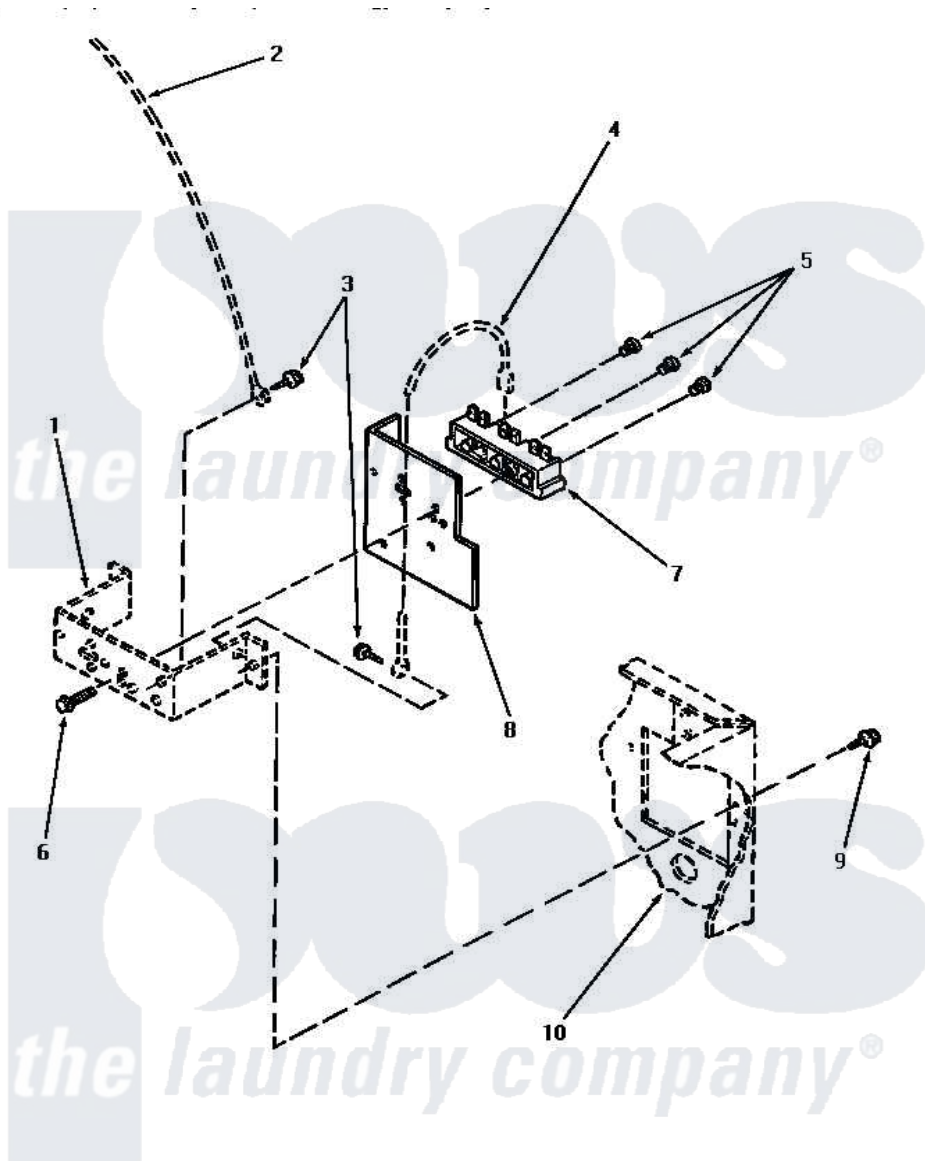

# Amana NE6533 11 - TERMINAL BLOCK (STARTIN SN S6271976XG)

## TERMINAL BLOCK (Electric Models starting Serial No. S6271976XG)

Amana [Residential Amana NE6533 Washer Parts](#) Parts Diagram 11 - TERMINAL BLOCK (STARTIN SN S6271976XG)

[Click on the part number to view part](#)

| Item | Original Part Number  | Replaced By              | Status        | Part Description                          |
|------|-----------------------|--------------------------|---------------|---|
| 1    | Y00000000             |                          | Not Available | SEE NOTE TERMINAL BLOCK BRACKET           |
| 2    | Y00000000             |                          | Not Available | SEE NOTE GROUND WIRE, GREEN               |
| 3    | <a href="#">20530</a> |                          |               | Screw, 10-24 x 3/8 Hex                    |
| 4    | Y00000000             |                          | Not Available | SEE NOTE GROUND WIRE, GREEN -- (SEE NOTE) |
| 5    | Y61199                | <a href="#">3400094</a>  |               | Screw, 10-32 X 3/8                        |
| 6    | Y61200                | <a href="#">501285</a>   |               | Screw, No.12 X 9/16-Pla                   |
| 7    | 61923P                | <a href="#">61923</a>    |               | Block, Terminal                           |
| 8    | <a href="#">56087</a> |                          |               | Shield, Terminal Block                    |
| 9    | 33562                 | <a href="#">27001200</a> |               | Screw                                     |
| 10   | Y00000000             |                          | Not Available | SEE NOTE CABINET                          |