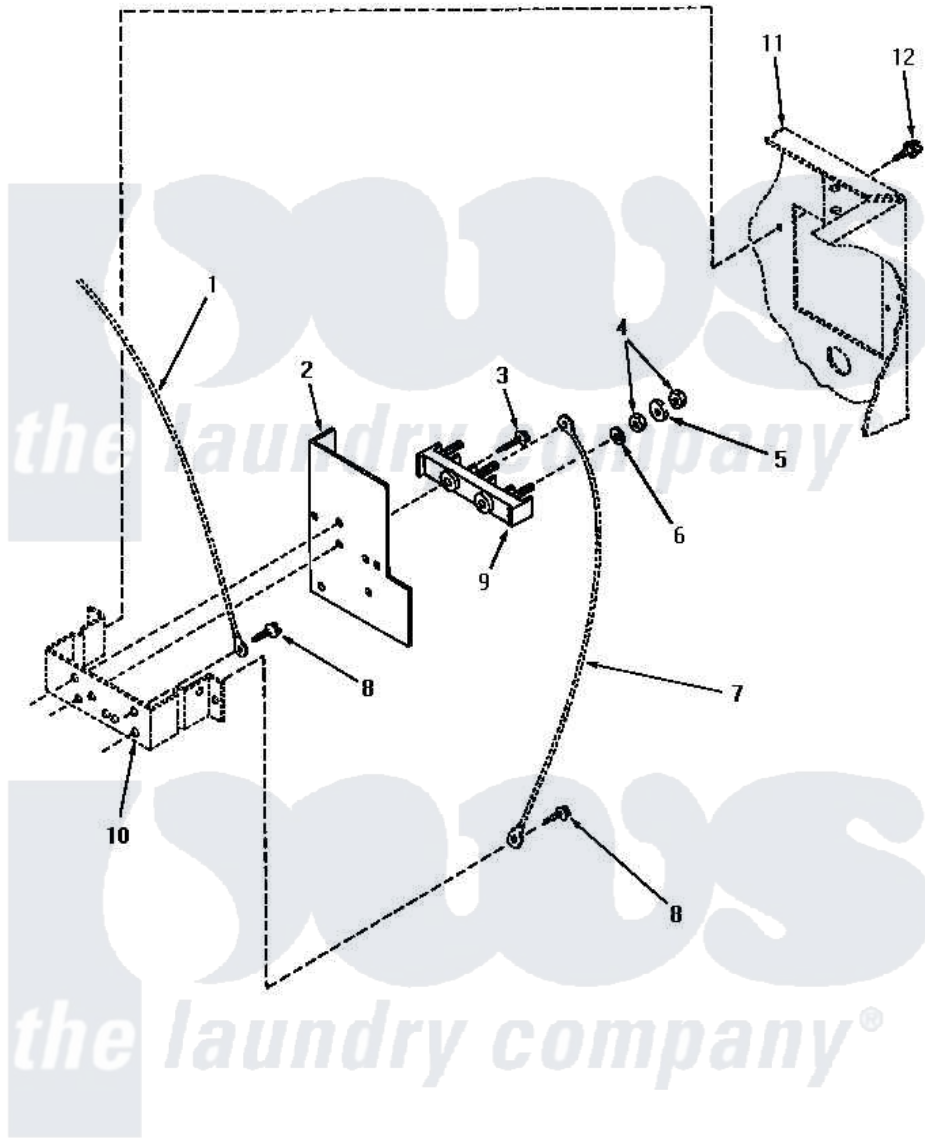

Amana NE6533 12 - TERMINAL BLOCK (THRU SN S6271975XG)

TERMINAL BLOCK (Electric Models through Serial No. S6271975XG)

Amana [Residential Amana NE6533 Washer Parts](#) Parts Diagram 12 - TERMINAL BLOCK (THRU SN S6271975XG)
 Click on the part number to view part

Item	Original Part Number	Replaced By	Status	Part Description
1	Y00000000		Not Available	SEE NOTE GROUND WIRE, GREEN
2	56087			Shield, Terminal Block
3	Q6535		Not Available	SCREW, 10B-16 X 3/4 ROU
4	Q6163		Not Available	NUT
5	51474		Not Available	WASHER, 13/64IDX1/2ODX.
6	56552		Not Available	LOCKWASHER
7	Y00000000		Not Available	SEE NOTE GROUND WIRE, GREEN -- (SEE NOTE)
8	20530			Screw, 10-24 x 3/8 Hex
9	58555		Not Available	TERMINAL BLOCK
10	Y00000000		Not Available	SEE NOTE TERMINAL BLOCK BRACKET
11	Y00000000		Not Available	SEE NOTE CABINET
12	33562	27001200		Screw