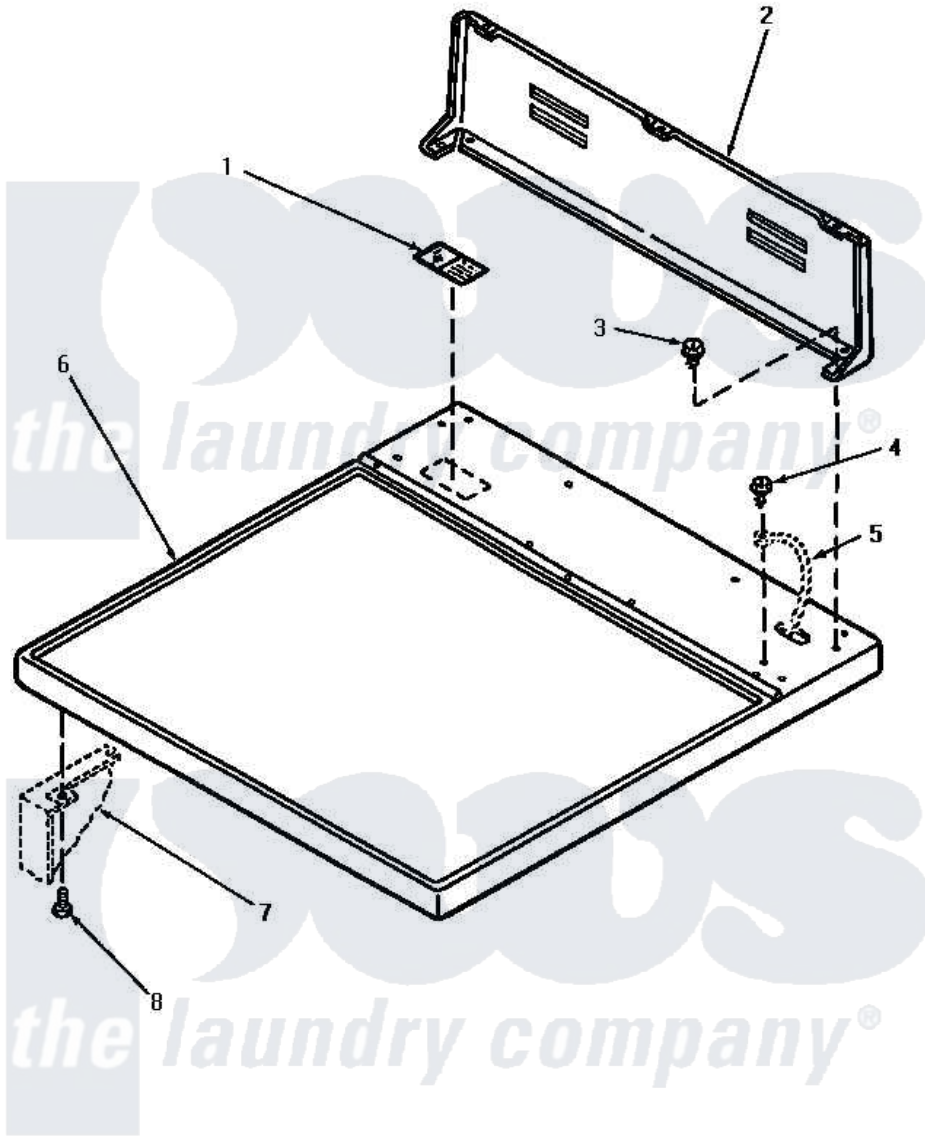

Amana NE6613 01 - CABINET TOP & CONTROL HOOD REAR PANEL

CABINET TOP AND CONTROL HOOD REAR PANEL

Amana [Residential Amana NE6613 Washer Parts](#) Parts Diagram 01 - CABINET TOP & CONTROL HOOD REAR PANEL
 Click on the part number to view part

Item	Original Part Number	Replaced By	Status	Part Description
1	24903		Not Available	STICKER,DISCONNECT POW
2	59970		Not Available	CONTROL HOOD, REAR PANEL
3	23962	W10116760		Screw
4	20530			Screw, 10-24 x 3/8 Hex
5	Y00000000		Not Available	SEE NOTE GROUND WIRE, GREEN
6	60815H		Not Available	ASSY, TOP PANEL-DOMESTI
"	60815L		Not Available	CABINET TOP, ALMOND
"	60815W		Not Available	ASSY, TOP & CARTON
7	Y00000000		Not Available	SEE NOTE CABINET
8	33562	27001200		Screw