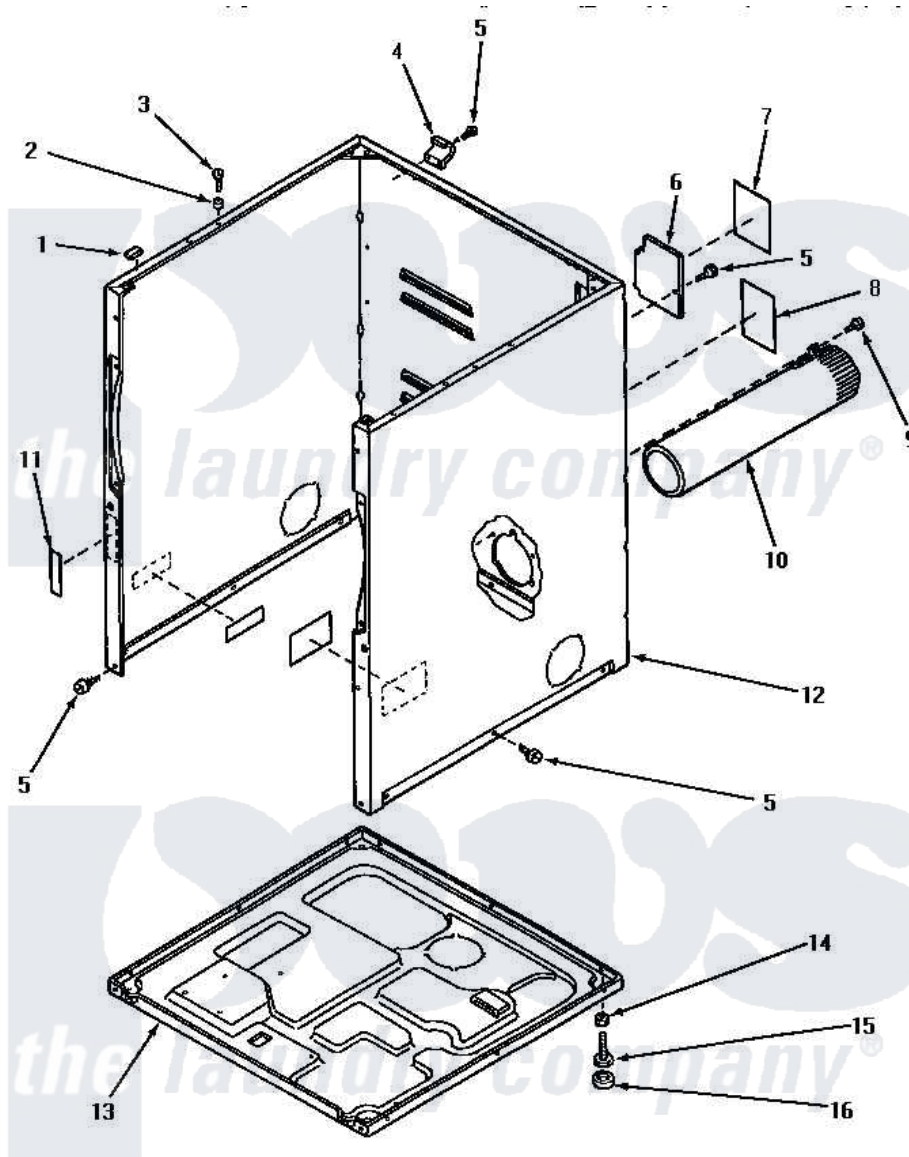

Amana NE6613 02 - CABINET, EXHAUST DUCT & BASE

CABINET, EXHAUST DUCT AND BASE

Amana [Residential Amana NE6613 Washer Parts](#) Parts Diagram 02 - CABINET, EXHAUST DUCT & BASE

[Click on the part number to view part](#)

Item	Original Part Number	Replaced By	Status	Part Description
1	Y56128			Pad, Bumper
2	56079	505187		Locator, Panel
3	32671	Y014874		Screw, Idler Arm And Sleeve
4	60826		Not Available	HINGE, TOP
5	33562	27001200		Screw
6	60821			Access Cover
7	61206		Not Available	STICKER, NOTICE INSTALL
8	58866		Not Available	STICKER, WARNING-GROUND
9	Y33561	489464		Screw
10	56118		Not Available	ASSY, EXHAUST DUCT
11	24903		Not Available	STICKER, DISCONNECT POW
12	60813PH		Not Available	CABINET, HARVEST GOLD
"	60813PW		Not Available	CABINET, WHITE
"	60813PL		Not Available	CABINET, ALMOND
13	60811			Assembly, Base-Complete

14	20274	62739	Nut, Lock
15	Y52696	Y305086	Adjustable Leg And Nut
16	70282	Y314137	Foot, Rubber