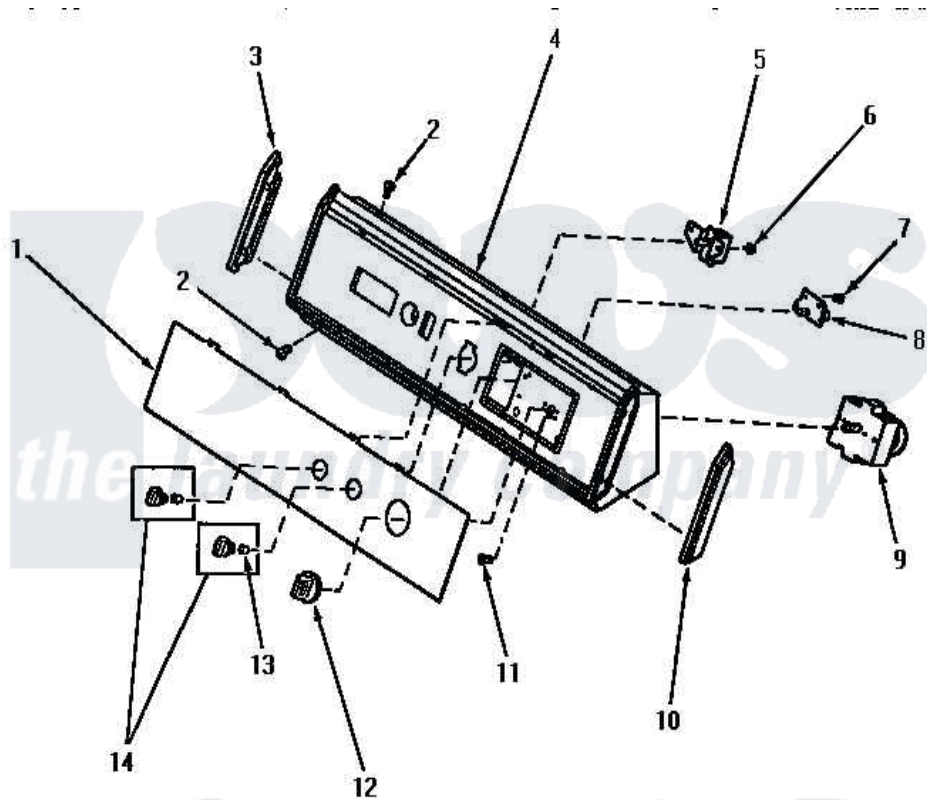

Amana NE6613 04 - GRAPHIC PANEL, CONTROL HOOD & CONTROLS

GRAPHIC PANEL, CONTROL HOOD AND CONTROLS

Amana [Residential Amana NE6613 Washer Parts](#) Parts Diagram 04 - GRAPHIC PANEL, CONTROL HOOD & CONTROLS

[Click on the part number to view part](#)

Item	Original Part Number	Replaced By	Status	Part Description
"	NOTE:		Not Available	IF DRYER IS INSTALLED IN A MANUFACTURED (MOBILE) HOME, OR IF LOCAL CODES DO NOT PERMIT GROUNDING THROUGH THE NEUTRAL, THIS WIRE WILL NOT BE ON THE DRYER. SEE I
1	60657		Not Available	PANEL, GRAPHIC
2	31752		Not Available	SCREW, No. 8ABX3/4 POZIDRI
3	32343		Not Available	INSERT, CONTROL HOOD-L.
4	59955		Not Available	ASSY, HOOD & MOUNTING P
5	59447	500823		Signal, Rotary
6	31260			Screw, No. 8 X 3/8 Ind H
7	23962	W10116760		Screw
8	59450		Not Available	SWITCH, ROTATE-TO-START
9	59422		Not Available	TIMER, 5 CYCLE
"	61402		Not Available	TIMER, 5 CYCLE

10	32342		Insert, Control Hood-R.
11	Y59616	90767	Screw, 8A X 3/8 HeX Washer Head Tapping
12	59791		Assembly, Timer Knob And Skir
13	10519	Not Available	RETAINER
14	31286	Not Available	ASSY,KNOB-ROTARY-BLK/O