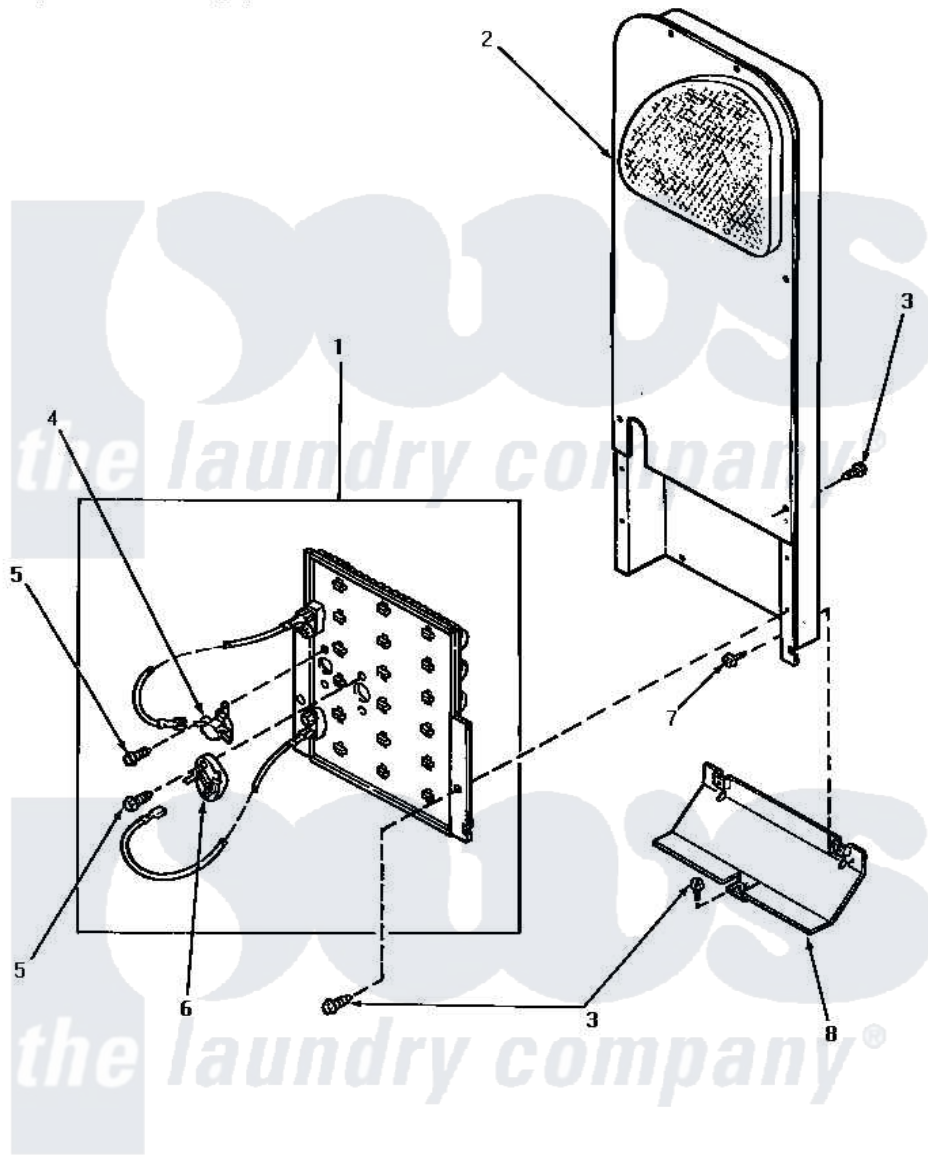

# Amana NE6613 05 - HEATER BOX (STARTING SN S6271976XG)

## HEATER BOX (Electric Models starting Serial No. S6271976XG)

Amana [Residential Amana NE6613 Washer Parts](#) Parts Diagram 05 - HEATER BOX (STARTING SN S6271976XG)

[Click on the part number to view part](#)

Item	Original Part Number	Replaced By	Status	Part Description
1	<a href="#">61928</a>			Heater Assembly 208V
"	<a href="#">61927</a>			Heater Assembly
2	61161P	<a href="#">503605</a>		Assembly, Heater Duct
3	33562	<a href="#">27001200</a>		Screw
4	<a href="#">62461</a>			Limit Thermostat
5	23222	<a href="#">3177991</a>		Screw
6	490P3	<a href="#">R9900489</a>		Thermistor-Fix
7	51780	<a href="#">3390631</a>		Screw, 10-16 X 3/8
8	60952		Not Available	SHIELD,HEAT DUCT