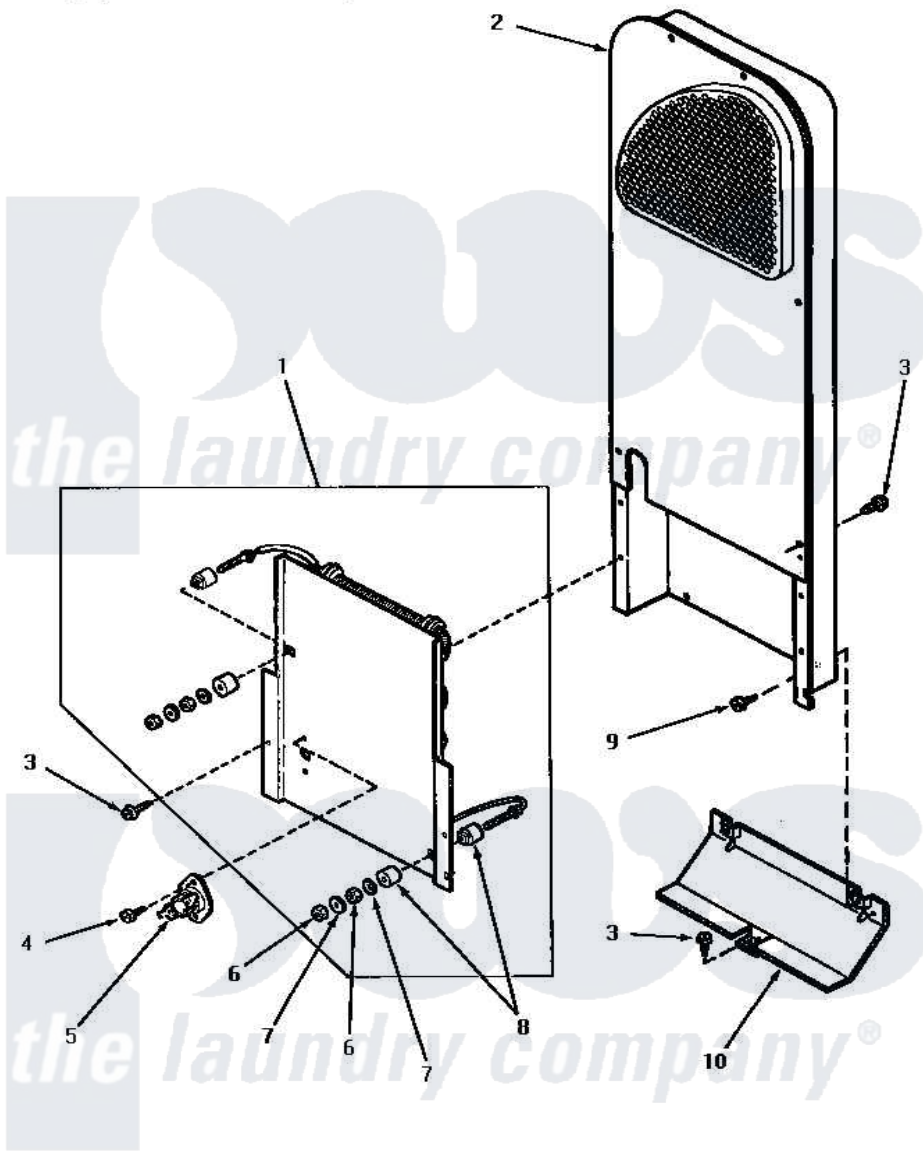

Amana NE6613 06 - HEATER BOX (THRU SN S6271975XG)

**HEATER BOX
(Electric Models through Serial No. S6271975XG)**

Amana [Residential Amana NE6613 Washer Parts](#) Parts Diagram 06 - HEATER BOX (THRU SN S6271975XG)

[Click on the part number to view part](#)

Item	Original Part Number	Replaced By	Status	Part Description
1	61928			Heater Assembly 208V
"	61927			Heater Assembly
2	61161P	503605		Assembly, Heater Duct
3	33562	27001200		Screw
4	23222	3177991		Screw
5	56082			Thermostat, Limit
6	Q6163		Not Available	NUT
7	56552		Not Available	LOCKWASHER
8	57408			Insulator
9	51780	3390631		Screw, 10-16 X 3/8
10	60952		Not Available	SHIELD,HEAT DUCT