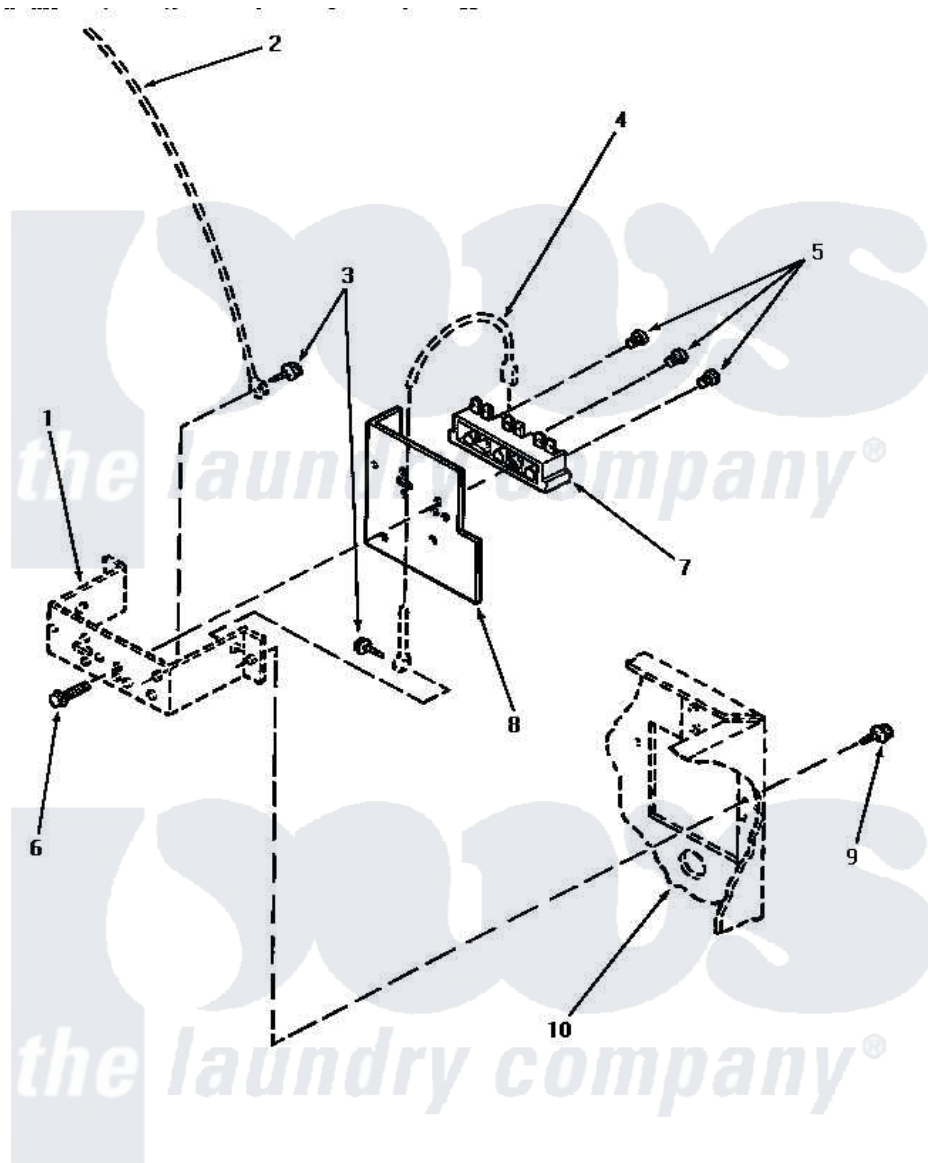

Amana NE6613 11 - TERMINAL BLOCK (STARTING SN S6271976XG)

TERMINAL BLOCK (Electric Models starting Serial No. S6271976XG)

Amana [Residential Amana NE6613 Washer Parts](#) Parts Diagram 11 - TERMINAL BLOCK (STARTING SN S6271976XG)
 Click on the part number to view part

Item	Original Part Number	Replaced By	Status	Part Description
1	Y00000000		Not Available	SEE NOTE TERMINAL BLOCK BRACKET
2	Y00000000		Not Available	SEE NOTE GROUND WIRE, GREEN
3	20530			Screw, 10-24 x 3/8 Hex
4	Y00000000		Not Available	SEE NOTE GROUND WIRE, GREEN -- (SEE NOTE)
5	Y61199	3400094		Screw, 10-32 X 3/8
6	Y61200	501285		Screw, No.12 X 9/16-Pla
7	61923P	61923		Block, Terminal
8	56087			Shield, Terminal Block
9	33562	27001200		Screw
10	Y00000000		Not Available	SEE NOTE CABINET