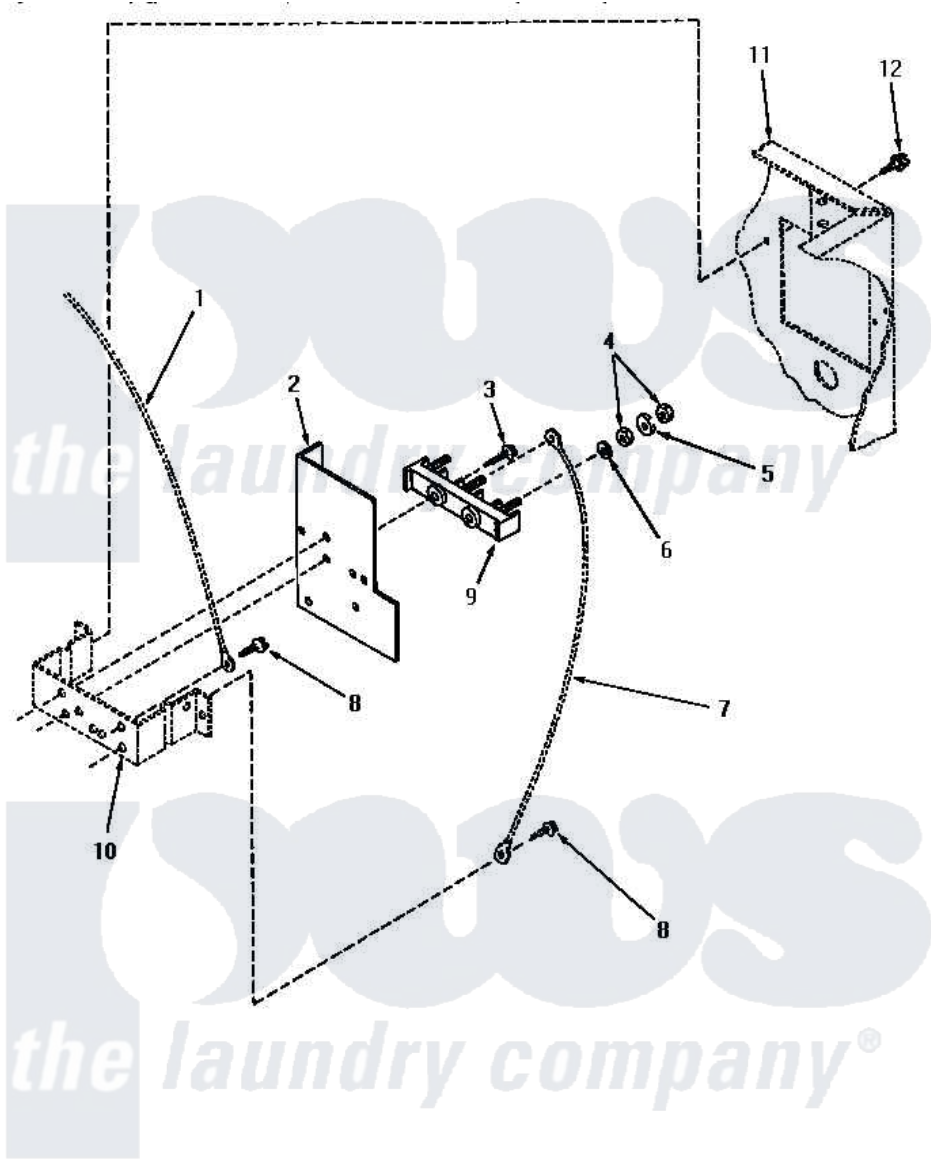

Amana NE6613 12 - TERMINAL BLOCK (THRU SN S6271975XG)

TERMINAL BLOCK (Electric Models through Serial No. S6271975XG)

Amana [Residential Amana NE6613 Washer Parts](#) Parts Diagram 12 - TERMINAL BLOCK (THRU SN S6271975XG)
 Click on the part number to view part

Item	Original Part Number	Replaced By	Status	Part Description
1	Y00000000		Not Available	SEE NOTE GROUND WIRE, GREEN
2	56087			Shield, Terminal Block
3	Q6535		Not Available	SCREW, 10B-16 X 3/4 ROU
4	Q6163		Not Available	NUT
5	51474		Not Available	WASHER, 13/64IDX1/2ODX.
6	56552		Not Available	LOCKWASHER
7	Y00000000		Not Available	SEE NOTE GROUND WIRE, GREEN -- (SEE NOTE)
8	20530			Screw, 10-24 x 3/8 Hex
9	58555		Not Available	TERMINAL BLOCK
10	Y00000000		Not Available	SEE NOTE TERMINAL BLOCK BRACKET
11	Y00000000		Not Available	SEE NOTE CABINET
12	33562	27001200		Screw