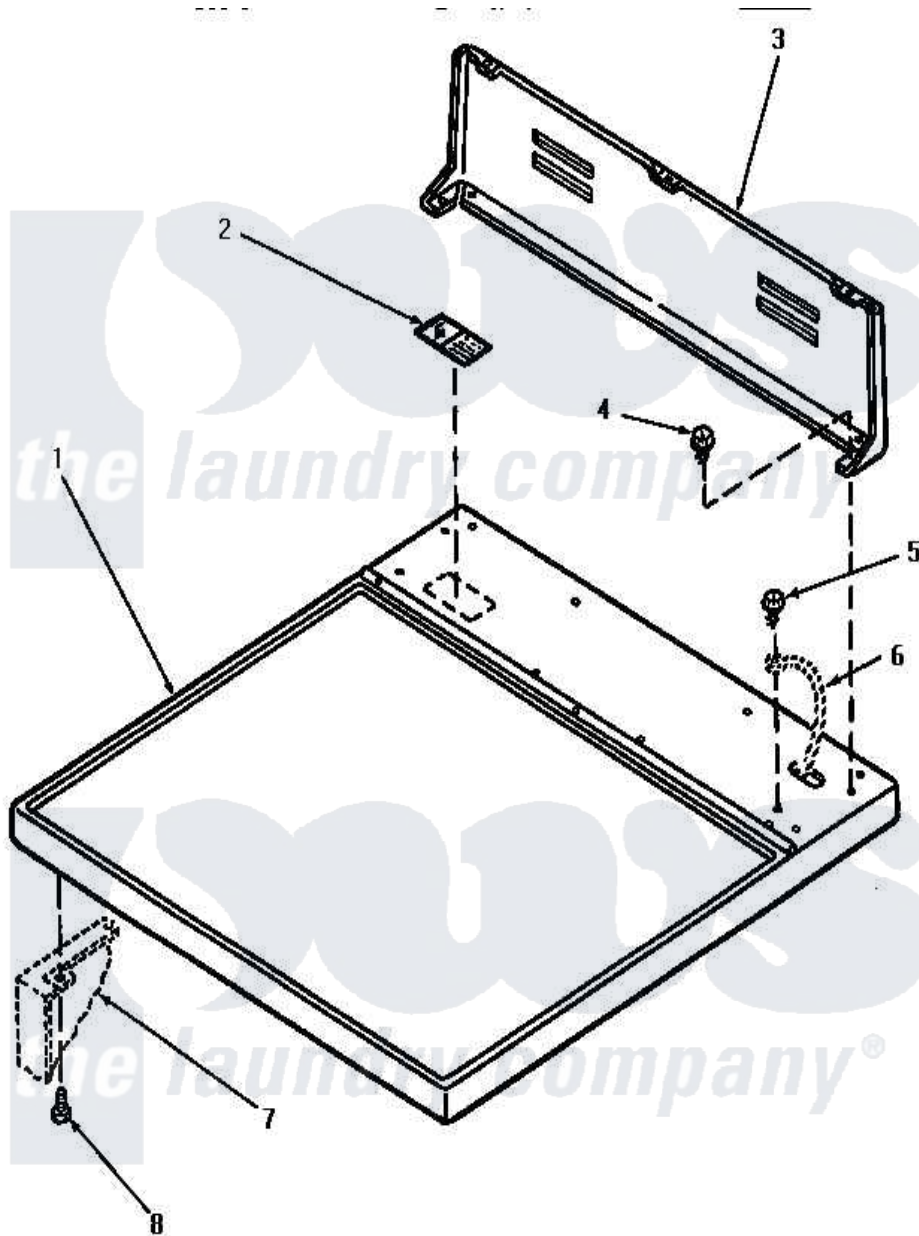

Amana NE6813 01 - CABINET TOP AND CONTROL HOOD REAR PANEL

Amana Residential Amana NE6813 Dryer Parts Parts Diagram 01 - CABINET TOP AND CONTROL HOOD REAR PANEL

Click on the part number to view part

Item	Original Part Number	Replaced By	Status	Part Description
1	60815H		Not Available	ASSY, TOP PANEL-DOMESTI
"	60815L		Not Available	CABINET TOP, ALMOND
"	60815W		Not Available	ASSY, TOP & CARTON
2	24903		Not Available	STICKER, DISCONNECT POW
3	59970		Not Available	CONTROL HOOD, REAR PANEL
4	23962	W10116760		Screw
5	20530			Screw, 10-24 x 3/8 Hex
6	Y00000000		Not Available	SEE NOTE GROUND WIRE, GREEN
7	Y00000000		Not Available	SEE NOTE CABINET -- (SEE PAGE 9, KEY 10)
8	25723	27001200		Screw